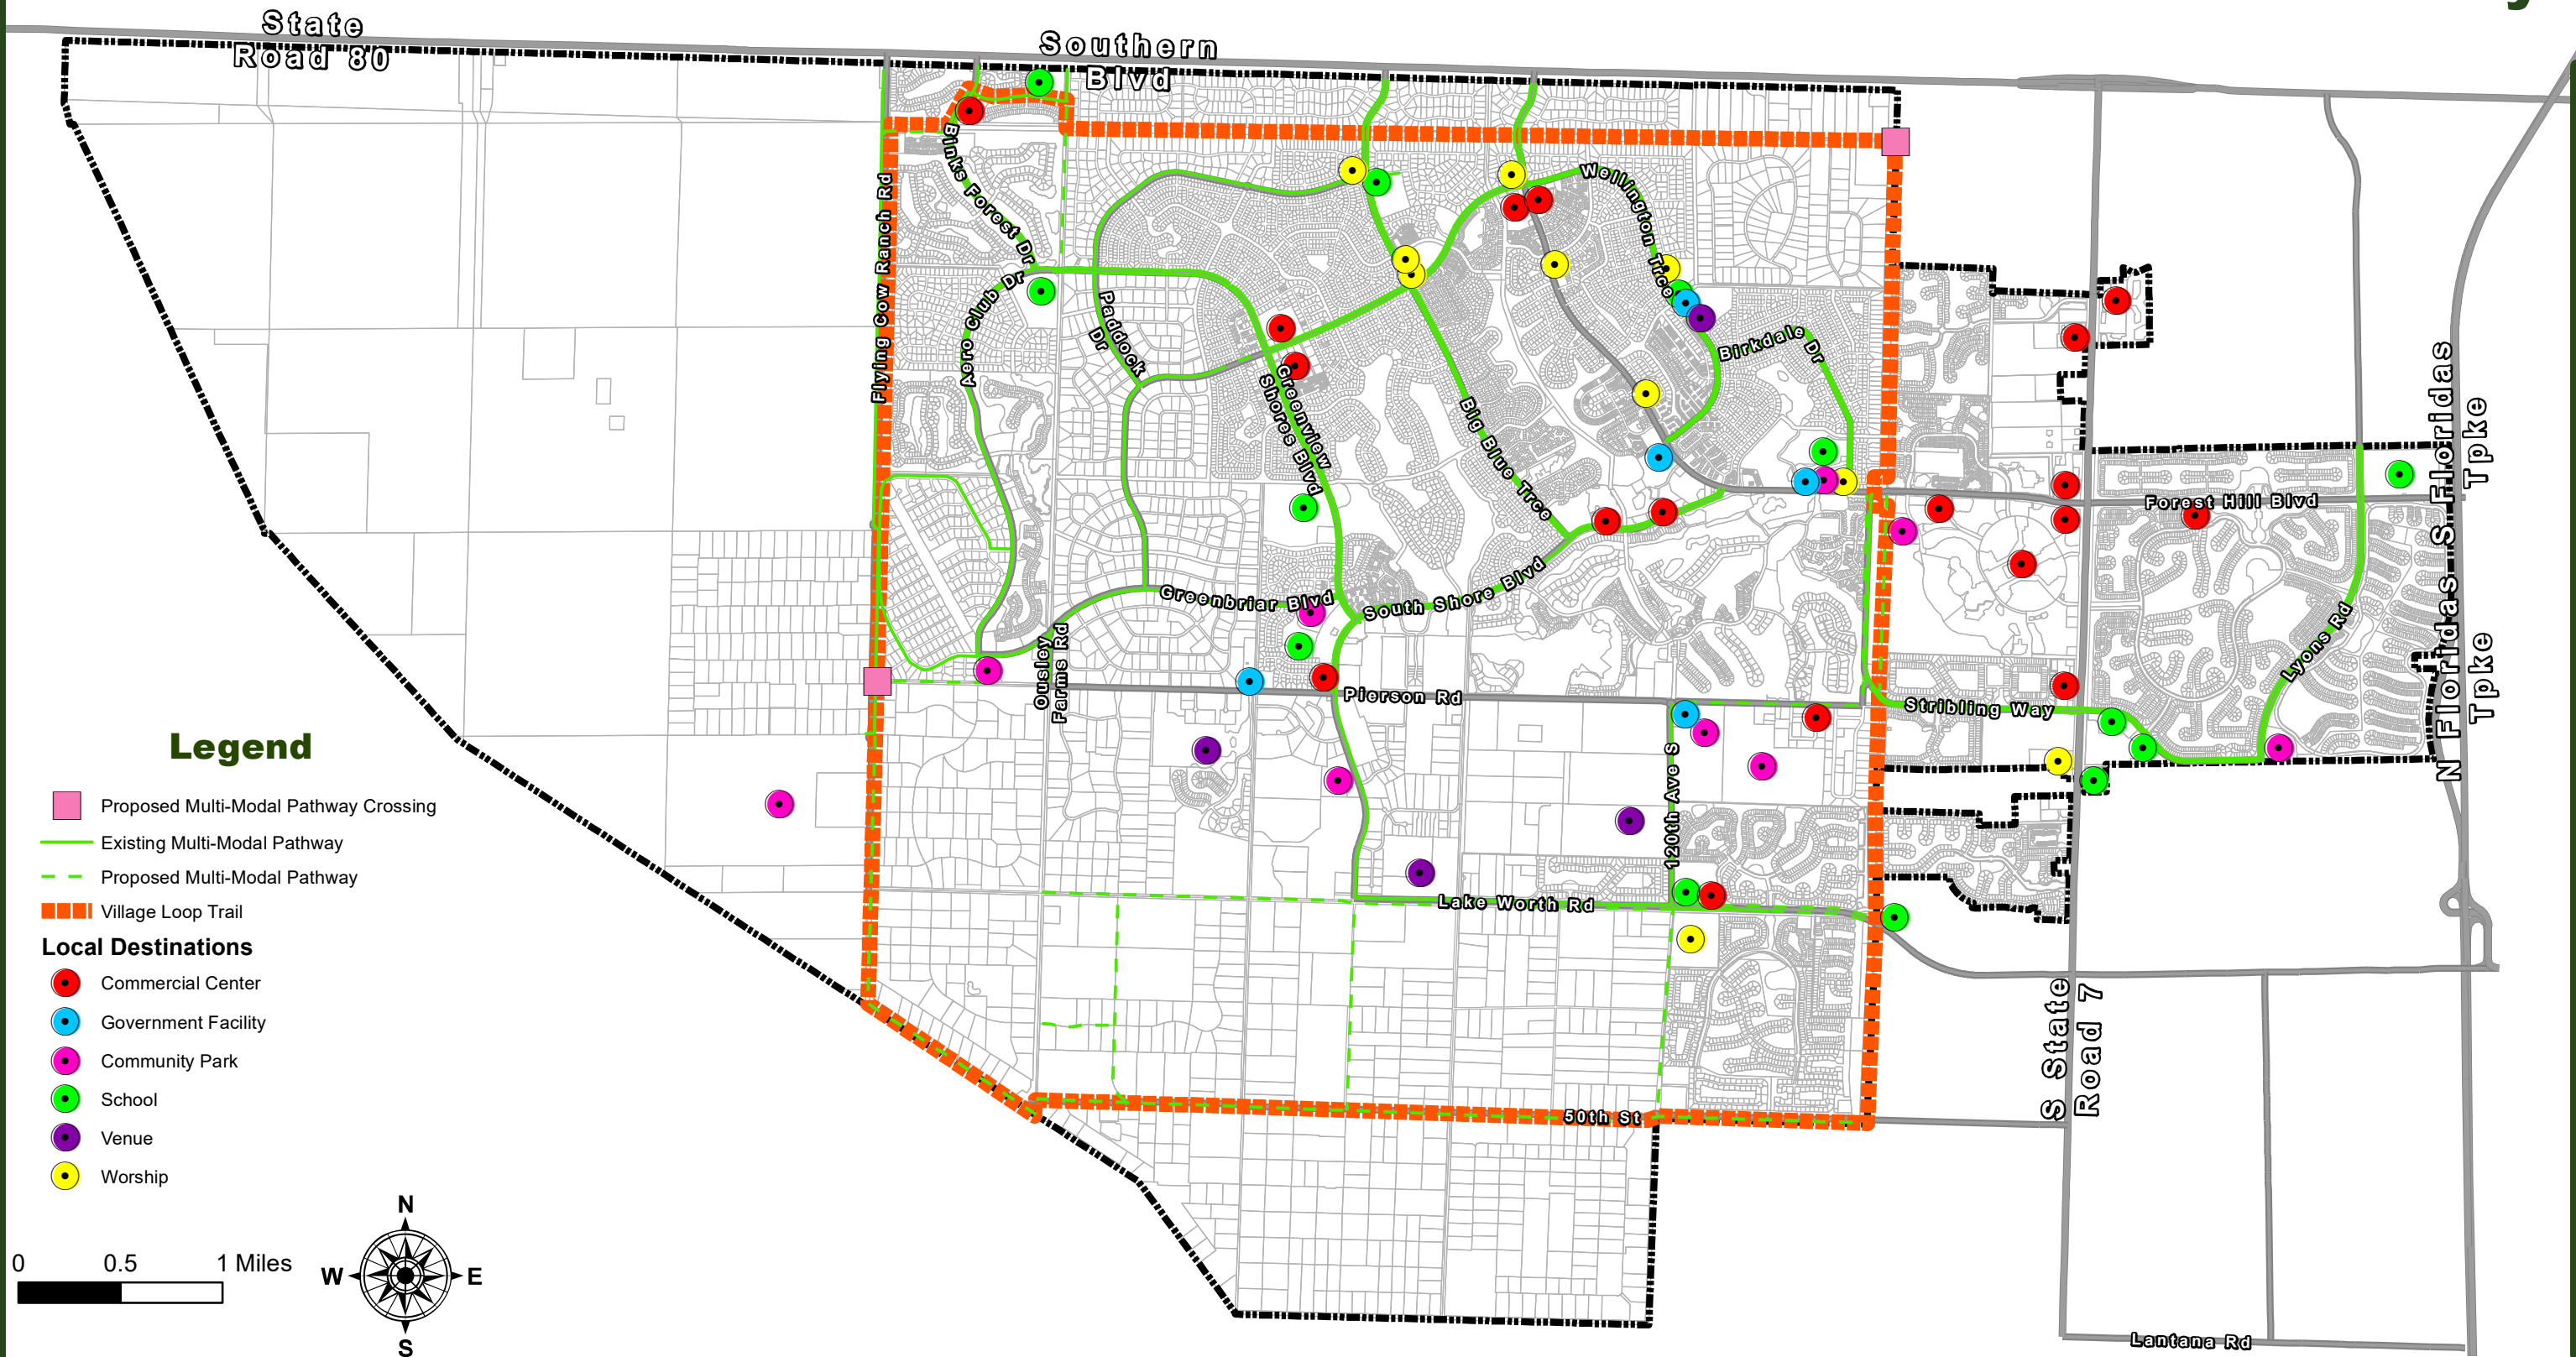

Multi-Modal Pathways

Legend

- Proposed Multi-Modal Pathway Crossing
- Existing Multi-Modal Pathway
- - - Proposed Multi-Modal Pathway
- - - Village Loop Trail

Local Destinations

- Commercial Center
- Government Facility
- Community Park
- School
- Venue
- Worship

Goals, Objectives, & Policies (M-6)