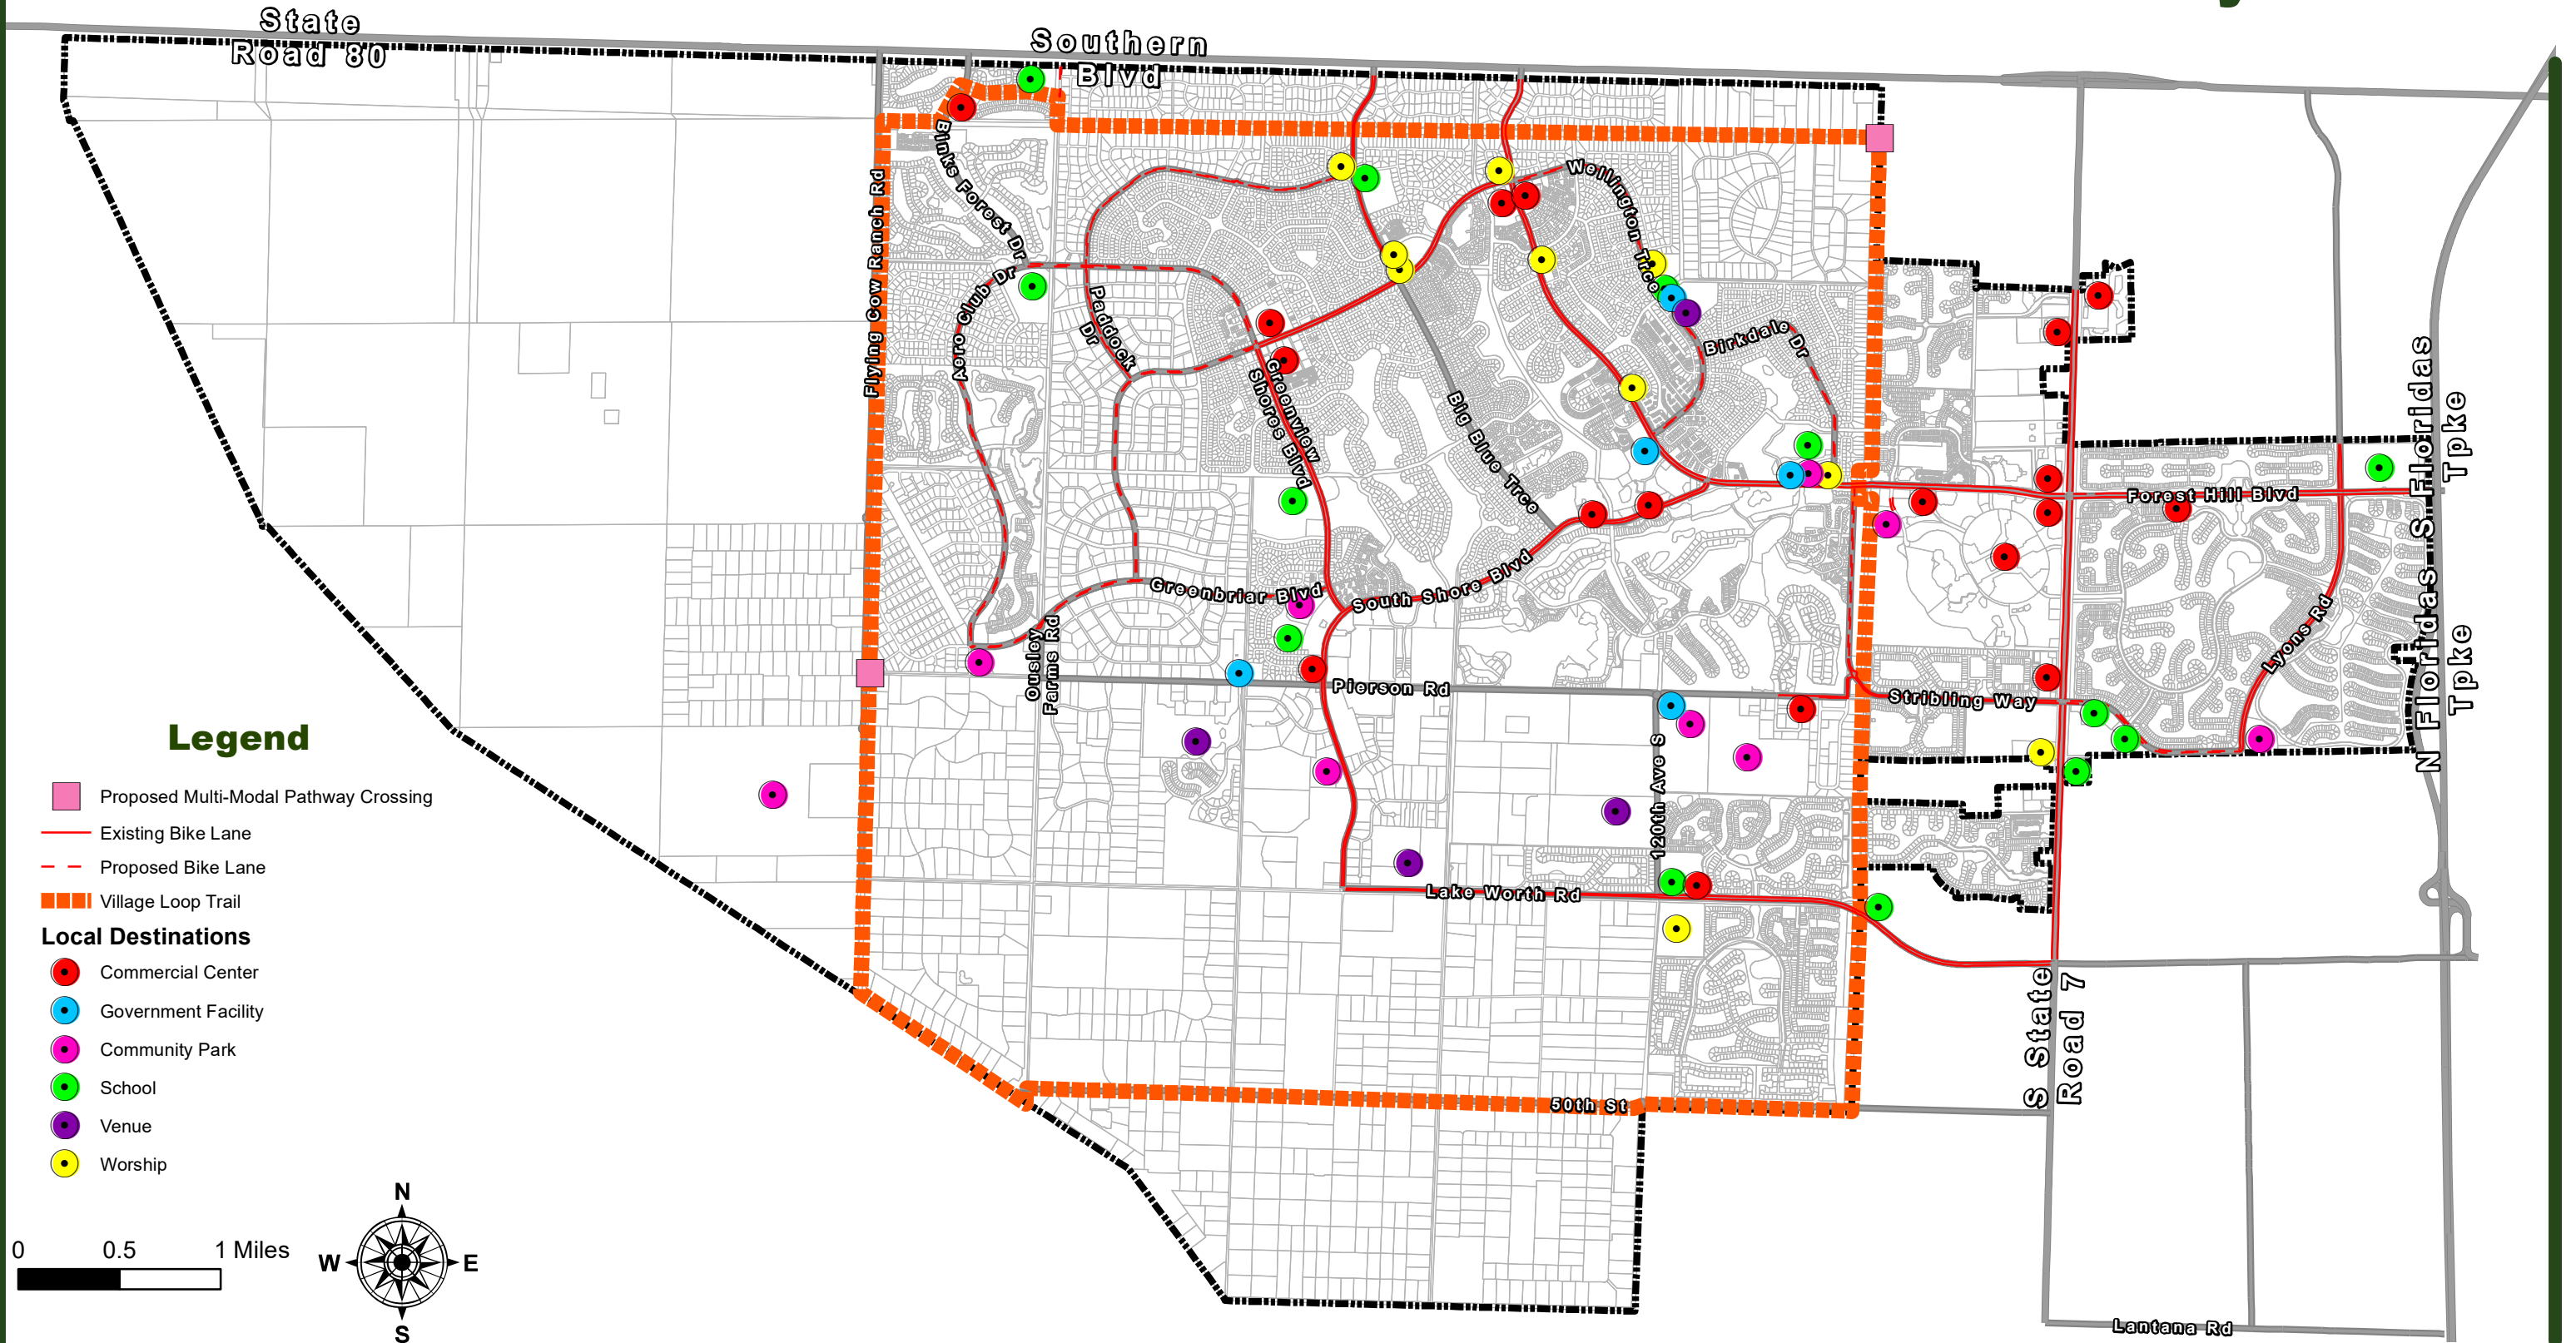

Exhibit G - Proposed Bicycle Lanes Map

Wellington Comprehensive Plan 2023

Mobility Element

Bicycle Lanes

Legend

- Proposed Multi-Modal Pathway Crossing
- Existing Bike Lane
- Proposed Bike Lane
- Village Loop Trail

Local Destinations

- Commercial Center
- Government Facility
- Community Park
- School
- Venue
- Worship

0 0.5 1 Miles

Goals, Objectives, & Policies (M-7)

Wellington Planning & Zoning • 12300 Forest Hill Blvd • Wellington, FL 33414
 • 561.791.4000 • www.wellingtonfl.gov