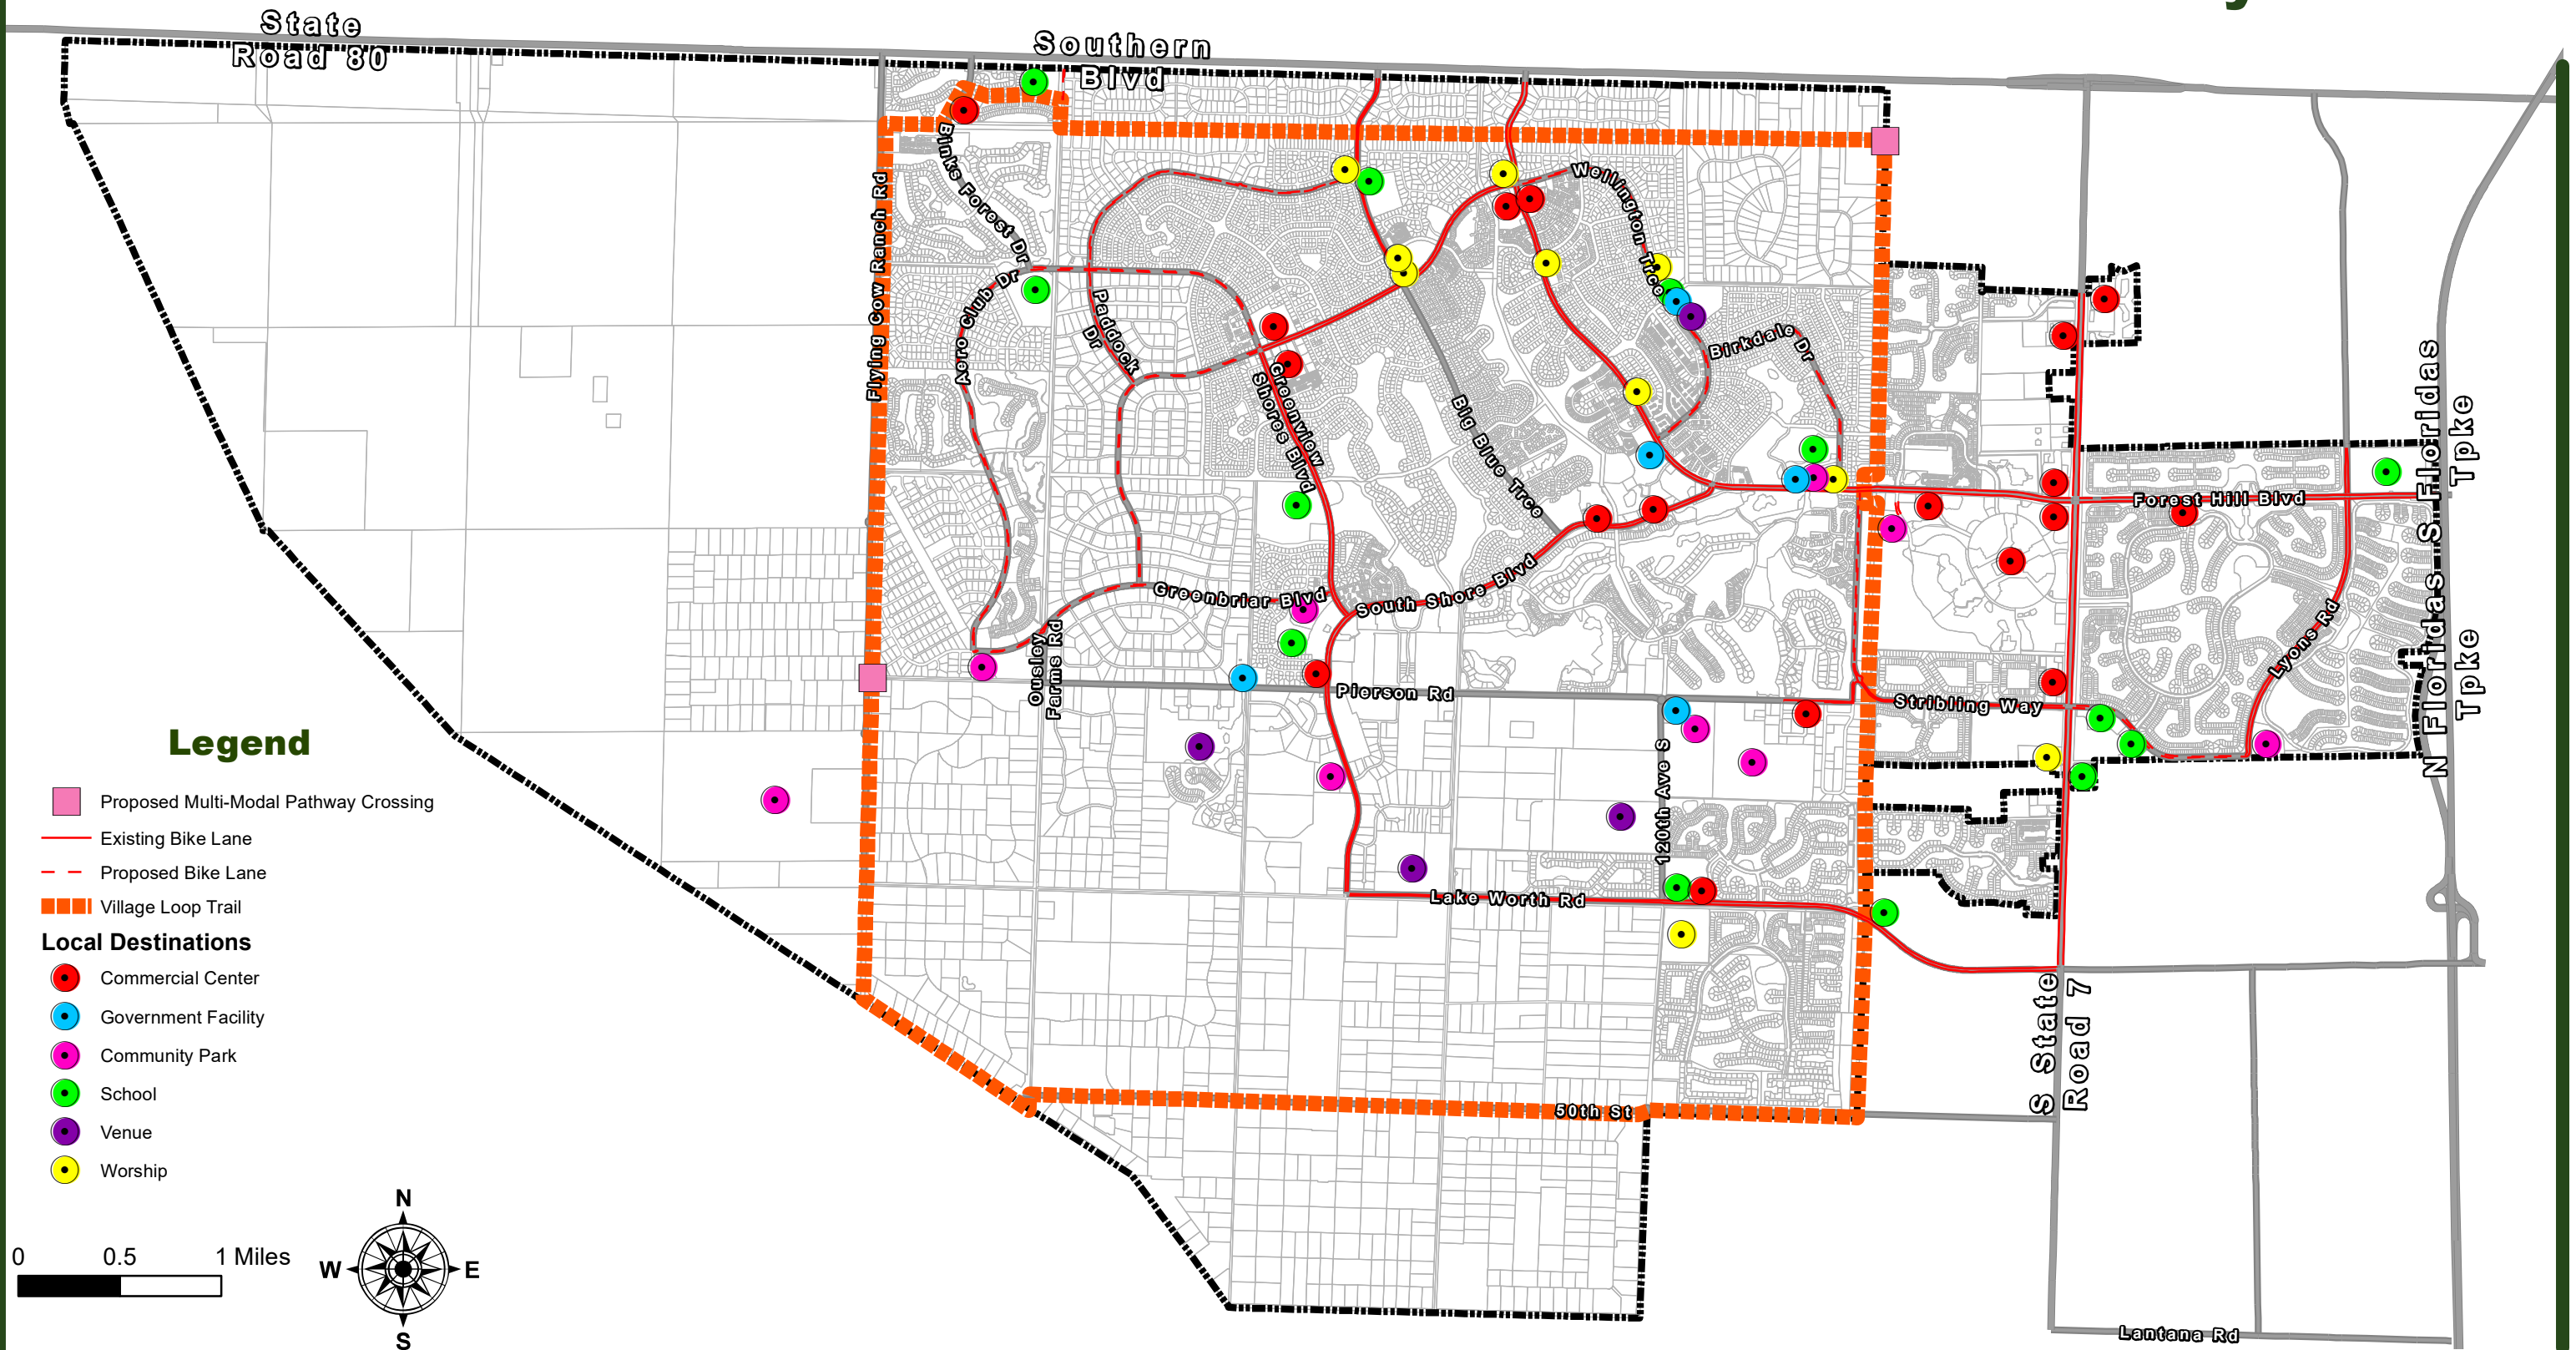

### Exhibit F - Proposed Bicycle Lanes Map

# Wellington Comprehensive Plan 2023

## Mobility Element

# Bicycle Lanes

0 0.5 1 Miles