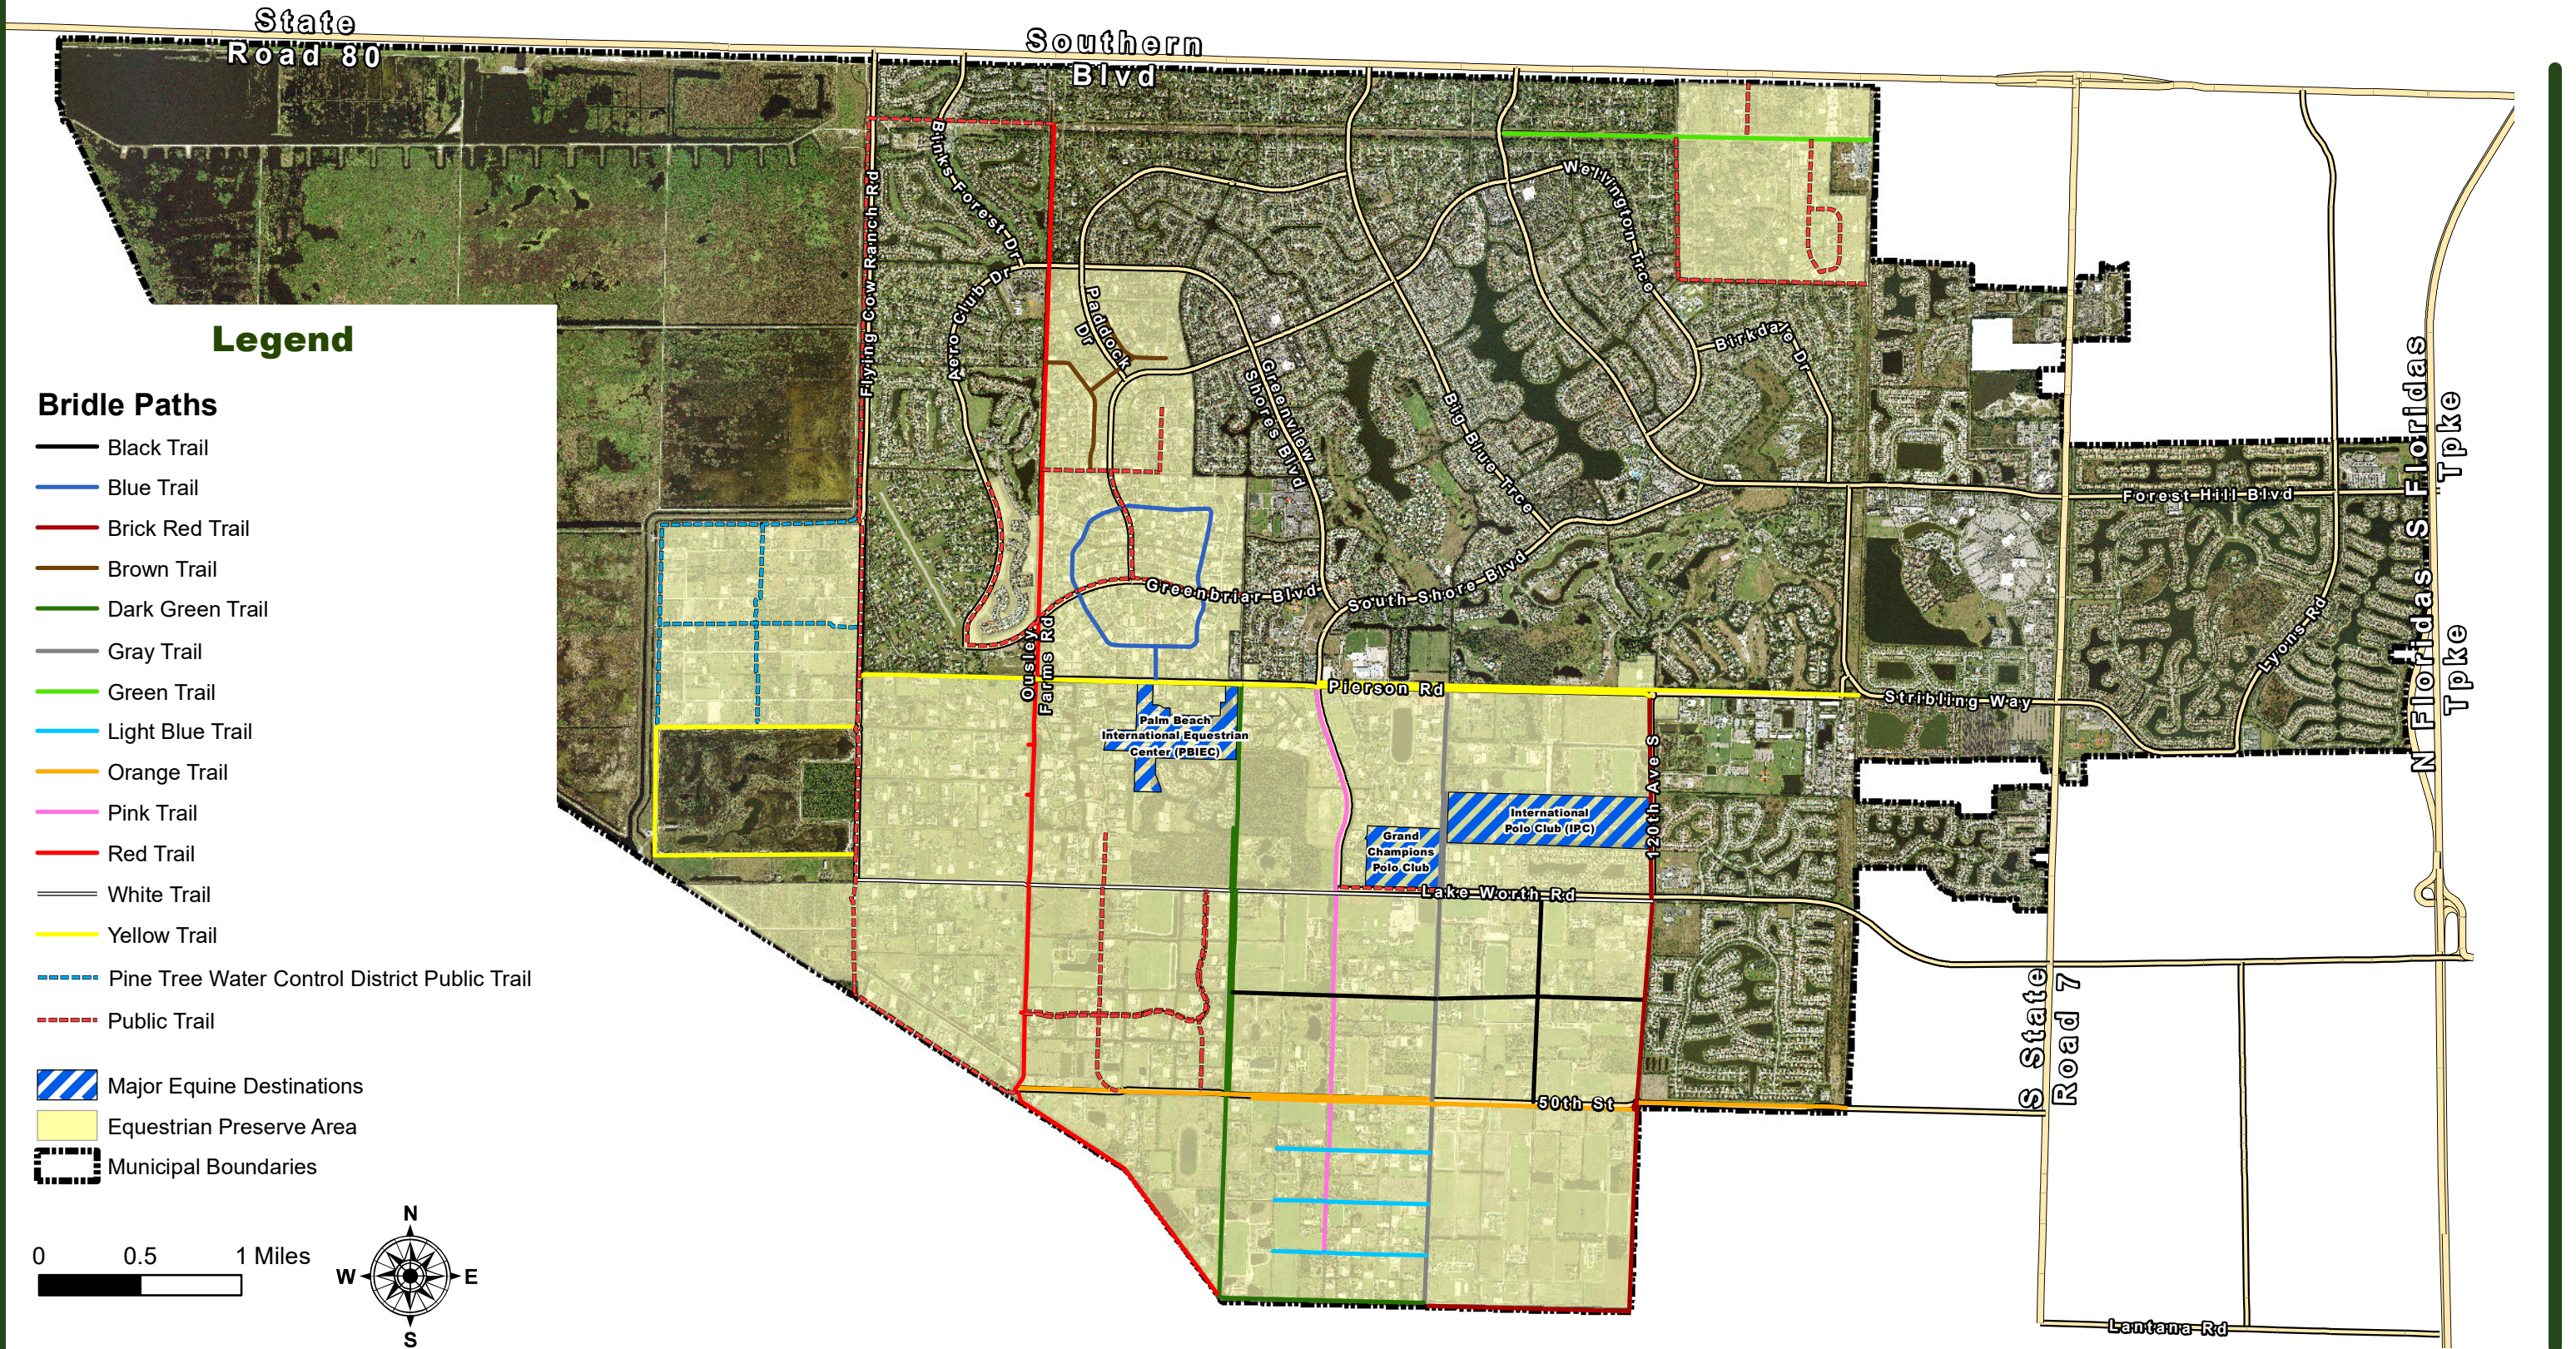

Exhibit C - Proposed Bridle Path Map

Wellington Comprehensive Plan 2023

Equestrian Preserve Element

Bridle Paths

Legend

Bridle Paths

- Black Trail
- Blue Trail
- Brick Red Trail
- Brown Trail
- Dark Green Trail
- Gray Trail
- Green Trail
- Light Blue Trail
- Orange Trail
- Pink Trail
- Red Trail
- White Trail
- Yellow Trail
- - - Pine Tree Water Control District Public Trail
- - - Public Trail

- Major Equine Destinations
- Equestrian Preserve Area
- Municipal Boundaries

Goals, Objectives, & Policies (EQ-1)