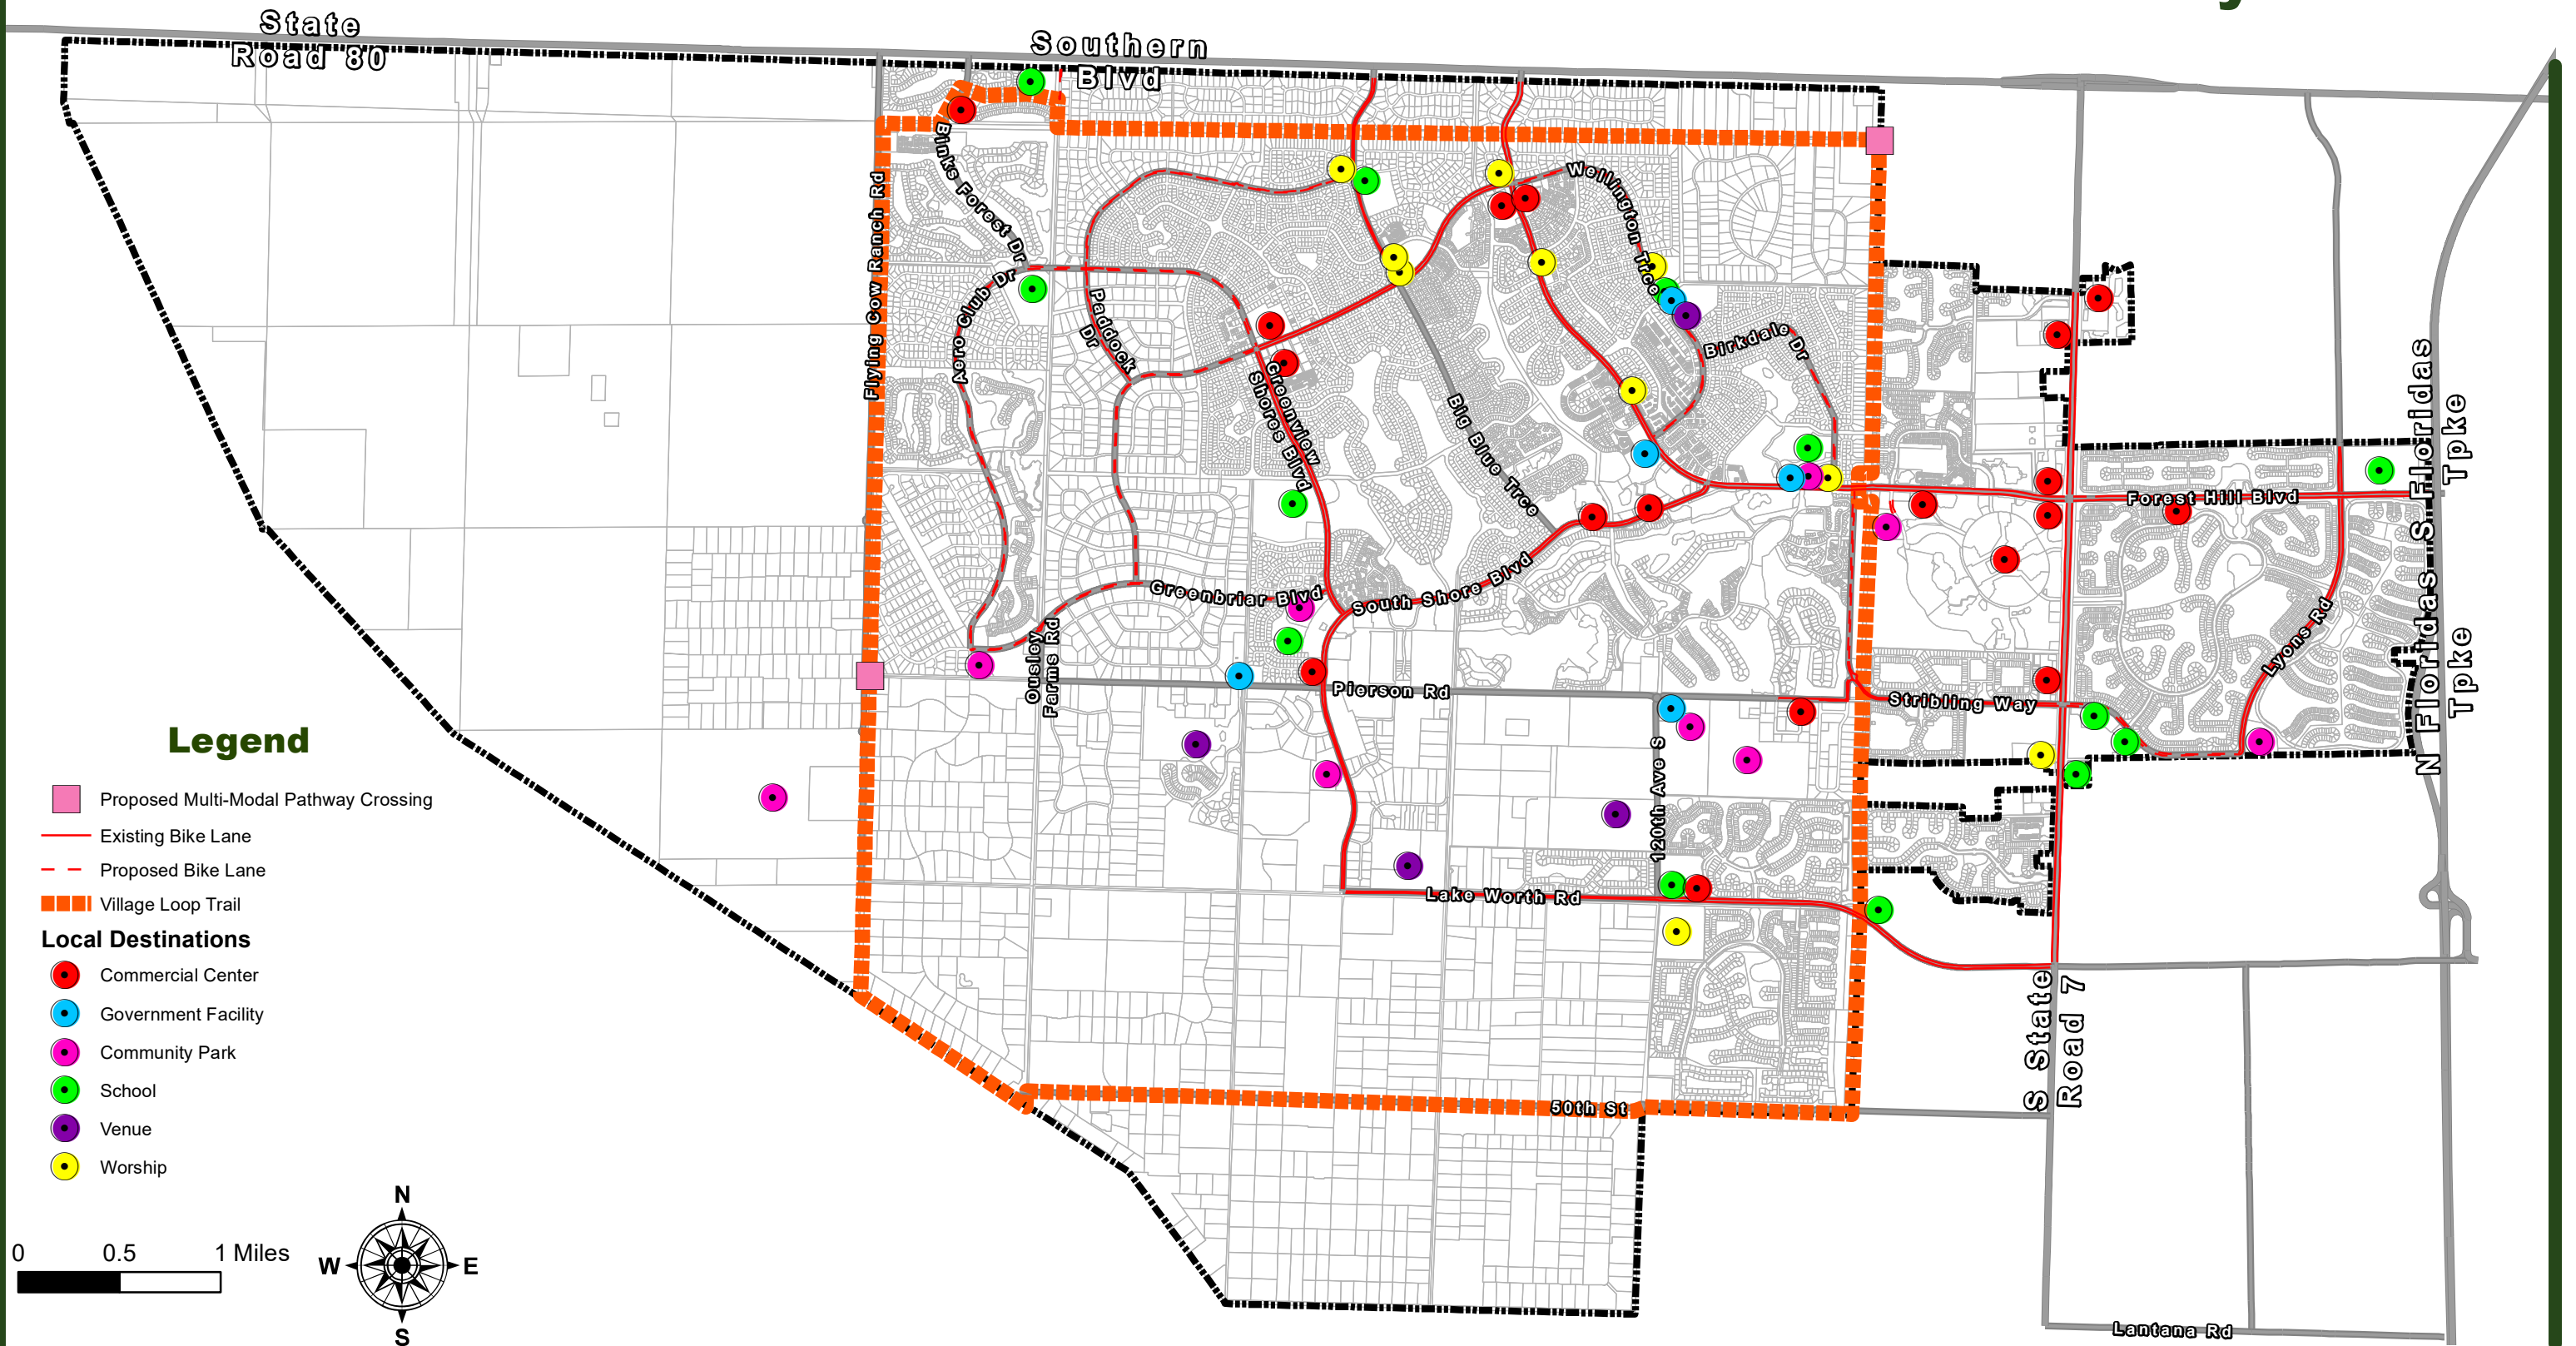

Exhibit F - Proposed Bicycle Lanes Map

Wellington Comprehensive Plan 2023

Mobility Element

Bicycle Lanes

Legend

- Proposed Multi-Modal Pathway Crossing
- Existing Bike Lane
- Proposed Bike Lane
- Village Loop Trail

Local Destinations

- Commercial Center
- Government Facility
- Community Park
- School
- Venue
- Worship

0 0.5 1 Miles

Goals, Objectives, & Policies (M-7)

Wellington Planning & Zoning • 12300 Forest Hill Blvd • Wellington, FL 33414
• 561.791.4000 • www.wellingtonfl.gov