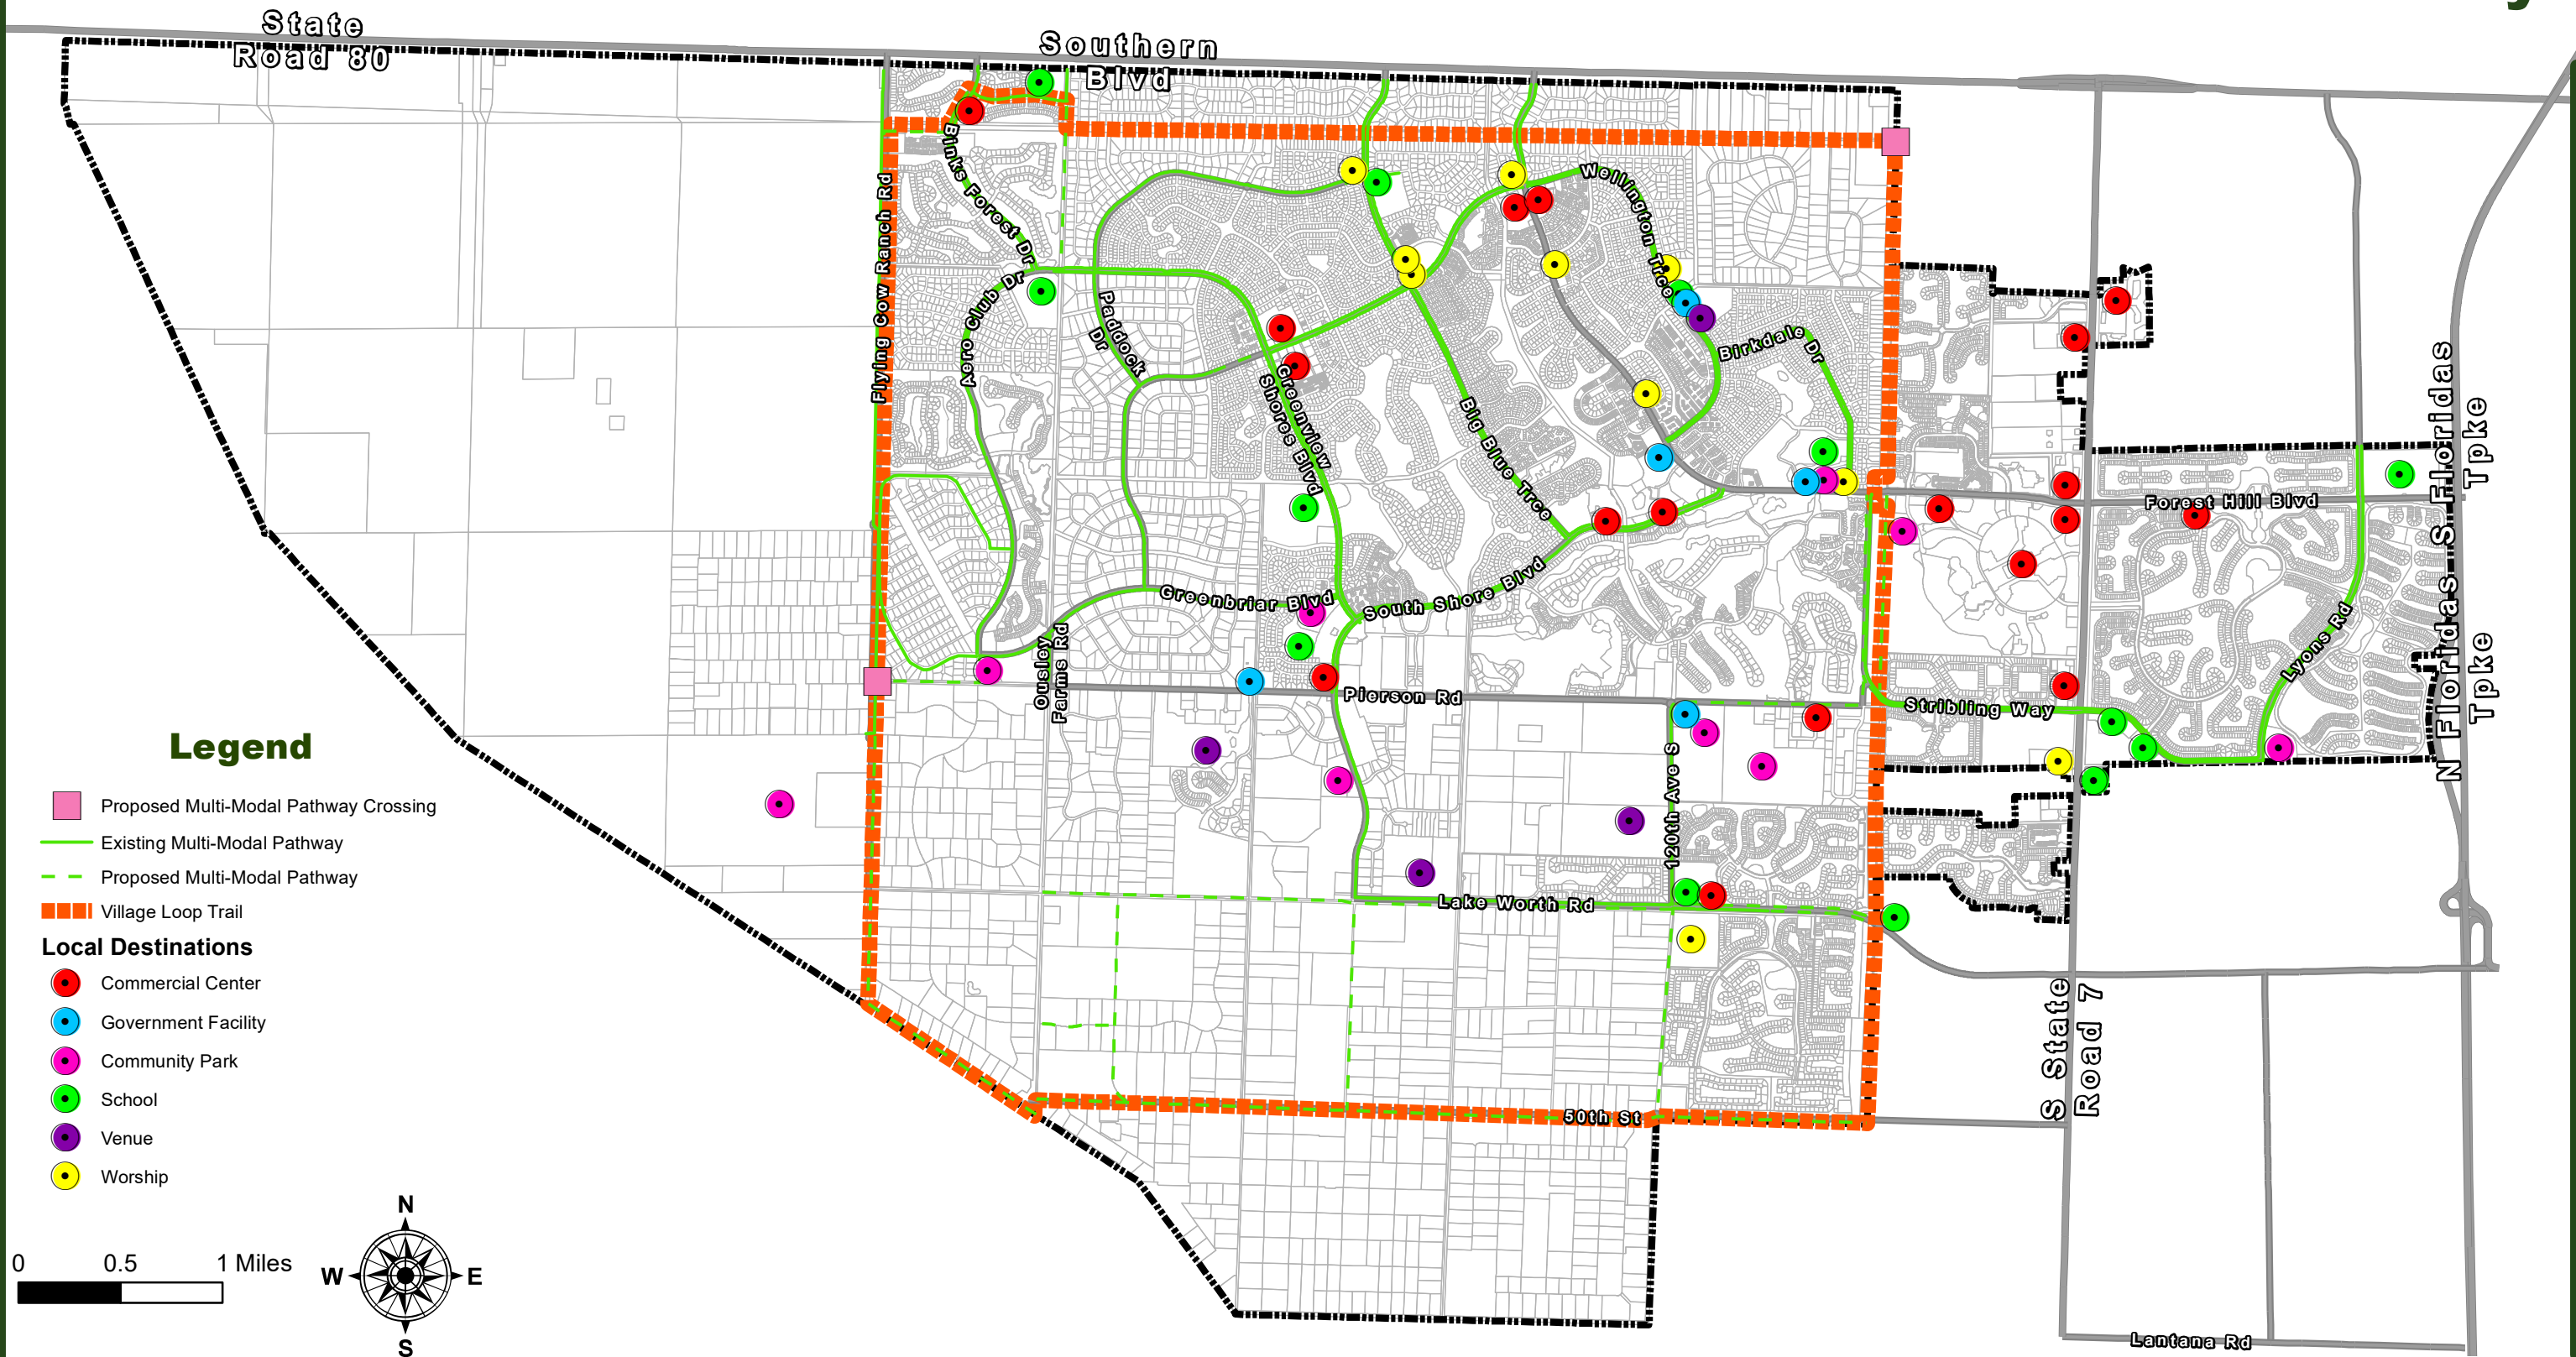

# Multi-Modal Pathways

### Legend

- Proposed Multi-Modal Pathway Crossing
- Existing Multi-Modal Pathway
- Proposed Multi-Modal Pathway
- Village Loop Trail

### Local Destinations

- Commercial Center
- Government Facility
- Community Park
- School
- Venue
- Worship

0 0.5 1 Miles

### Goals, Objectives, & Policies (M-6)