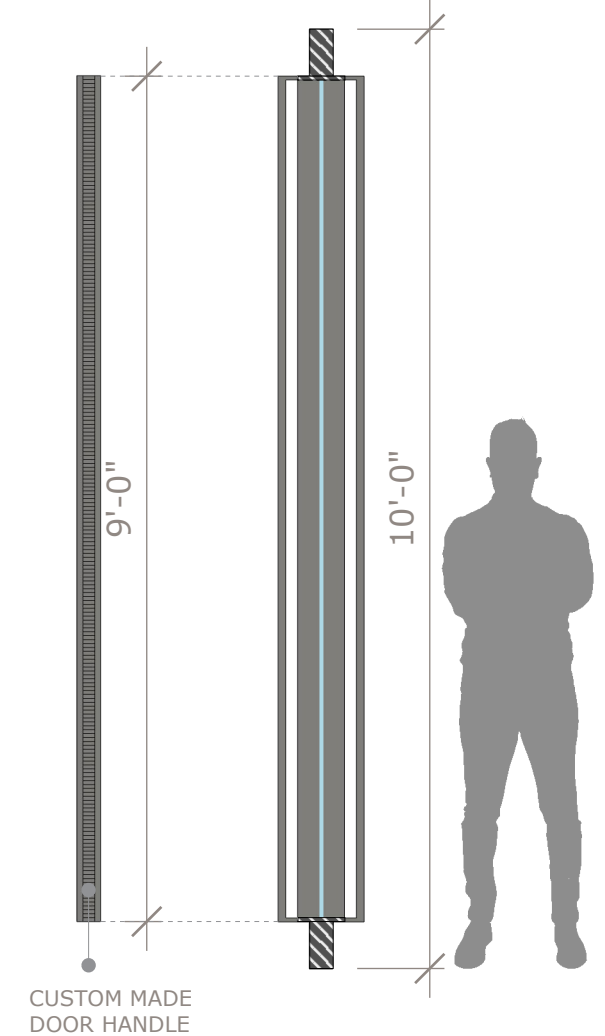

SECTION 02
ARCHITECTURAL PROJECT
NO SCALE