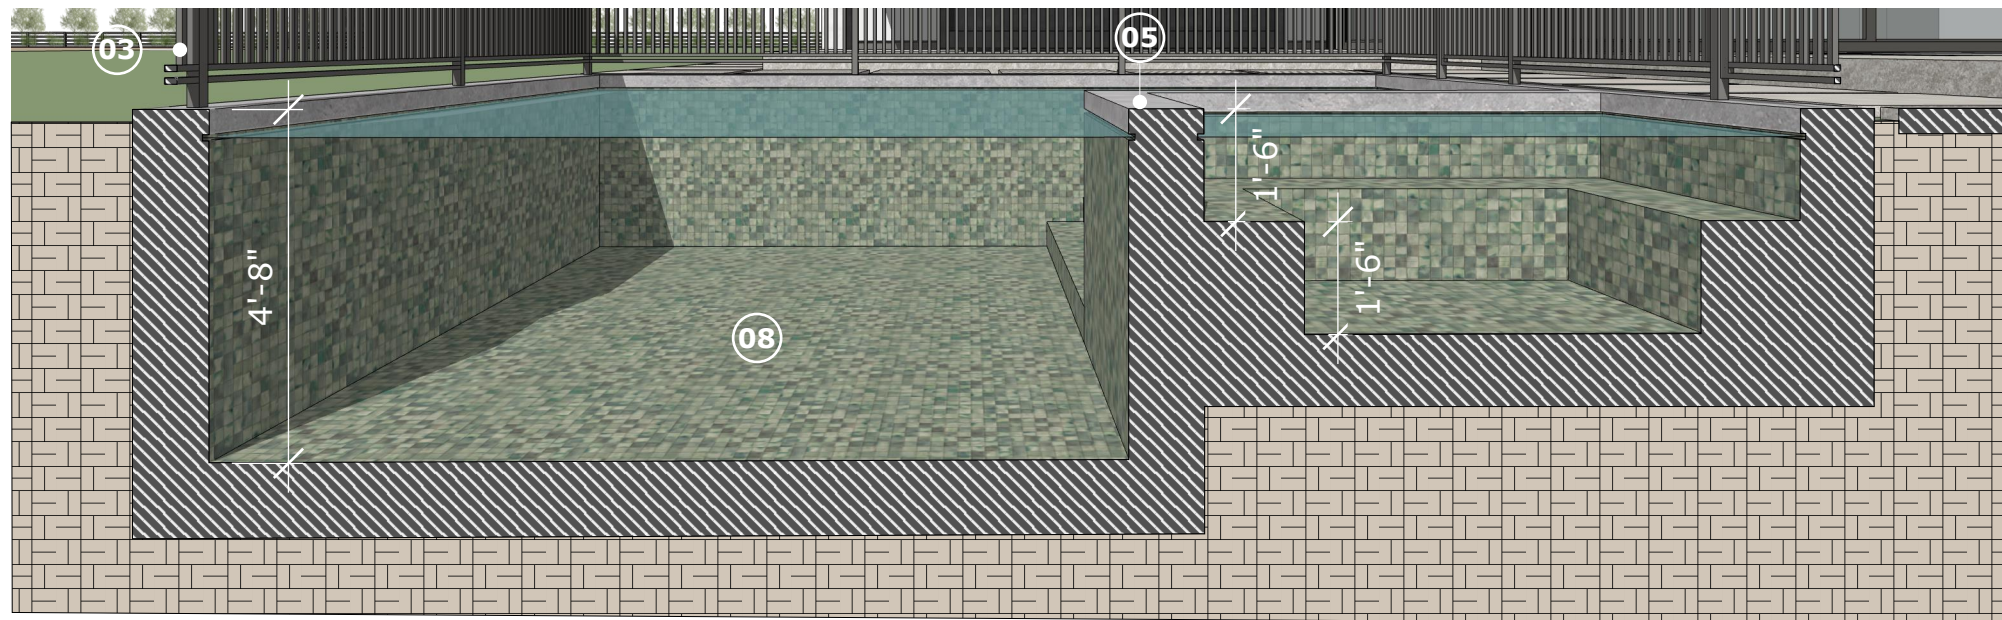

SECTION 02
ARCHITECTURAL PROJECT
NO SCALE

SECTION 03
ARCHITECTURAL PROJECT
NO SCALE

LAYOUT 01
ARCHITECTURAL PROJECT
NO SCALE

03
SYNTHETIC WOOD NEWTECHWOOD
COLOR: IPE

05
PORCELAIN TILE SENSI
COLOR: SAND IVORY
FINISH: MATTE