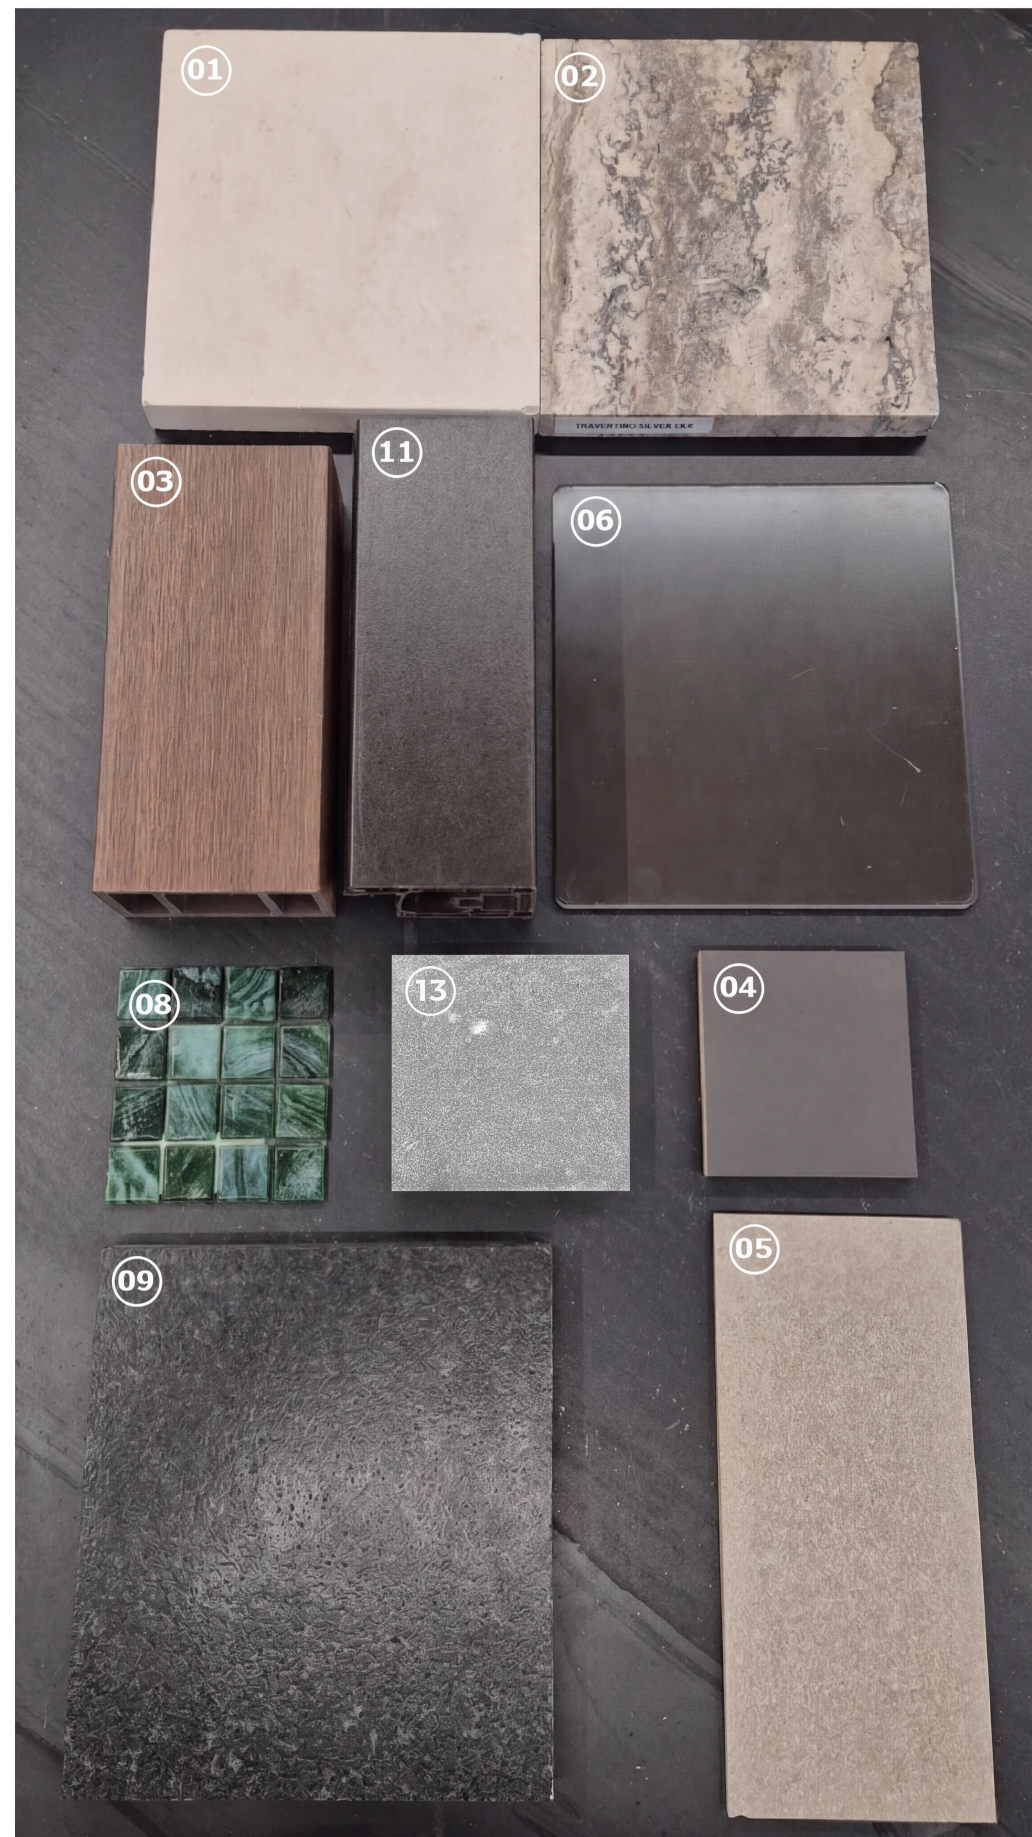

BERNARDO POZAS

BERNARDO POZAS

BERNARDO POZAS

BERNARDO POZAS

01
LIMESTONE
DOLCE VITA
FINISH: MATTE

STAGGERED LAYOUT,
CENTERED ON THE TILE
PIECES OF: 0.60 X 0.40 m

08
KOLORINES MOSAIC
COLOR: FORESTA V25

02
SILVER TRAVERTINE
FINISH: PULIDO
SIZE: 0.60 X 1.20 m

09
SAN GABRIEL GRANITE
FINISH: LEATHER

03
SYNTHETIC WOOD NEWTECHWOOD
COLOR: IPE

10
STAINLESS STEEL

04
SHERWIN WILLIAMS PAINT
COLOR: BLACK FOX
CODE: SW7020

11
WINDOW PROFILE
COLOR: CEYLON

05
PORCELAIN TILE SENSI
COLOR: SAND IVORY
FINISH: MATTE

12
TEMPERED GLASS

06
ALUMINIUM PANEL
COLOR: DARK BRONZE

13
CONCRETE PAVER

07
PAINTED STEEL
COLOR: BLACK FOX
CODE: SW7020

14
WOOD FENCE

INDEX

FRONT VIEW
NO SCALE

BACK VIEW
NO SCALE