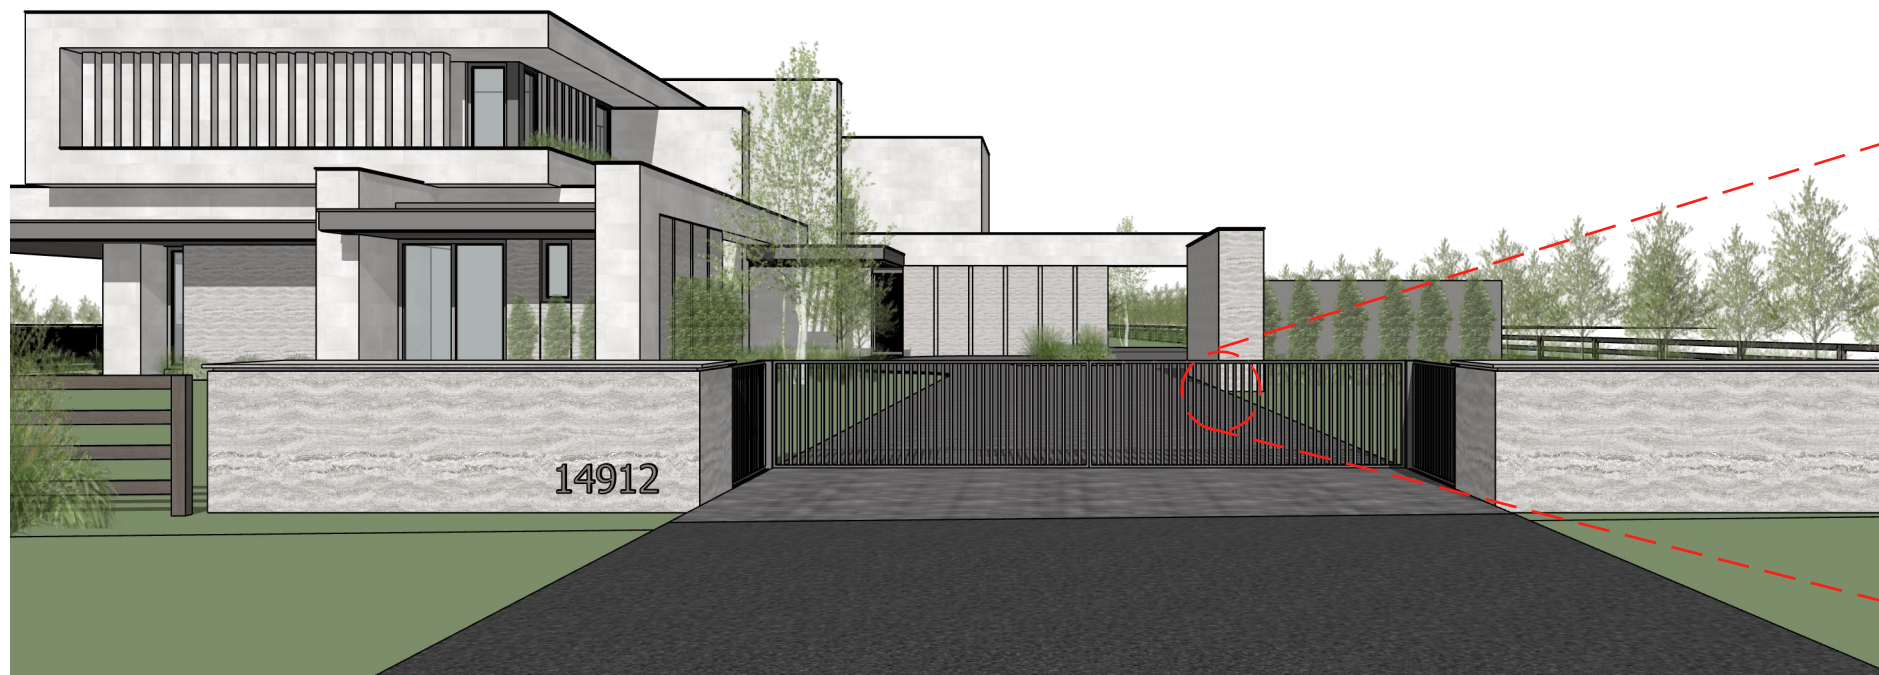

PERSPECTIVE 01
ARCHITECTURAL PROJECT
NO SCALE