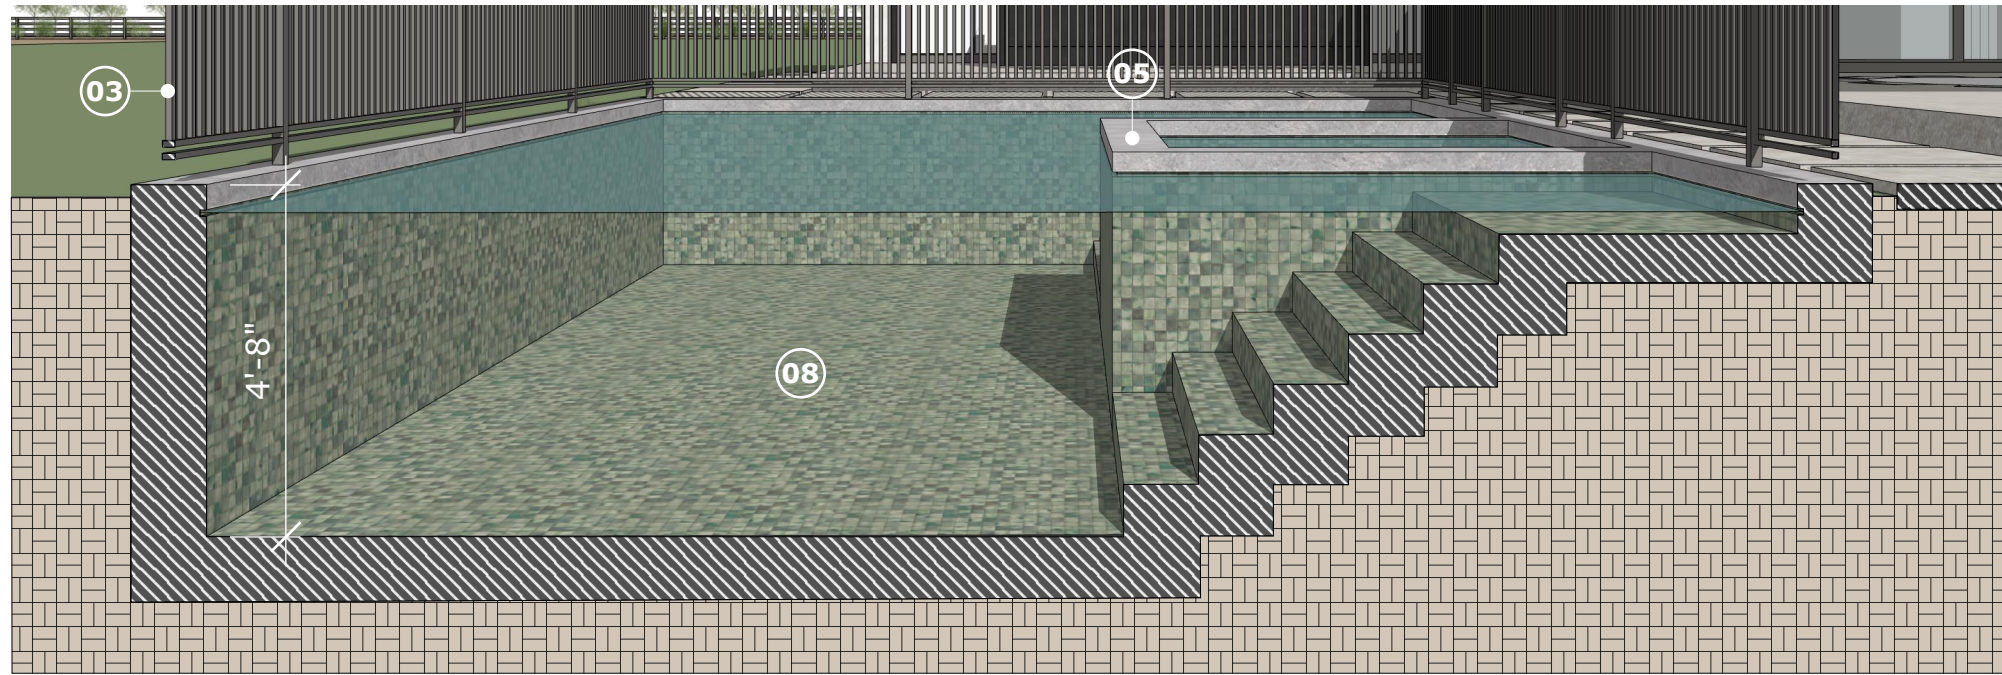

SECTION 02
ARCHITECTURAL PROJECT
NO SCALE

SECTION 03
ARCHITECTURAL PROJECT
NO SCALE

LAYOUT 01
ARCHITECTURAL PROJECT
NO SCALE

03
SYNTHETIC WOOD NEWTECHWOOD
COLOR: IPE

05
PORCELAIN TILE SENSI
COLOR: SAND IVORY
FINISH: MATTE