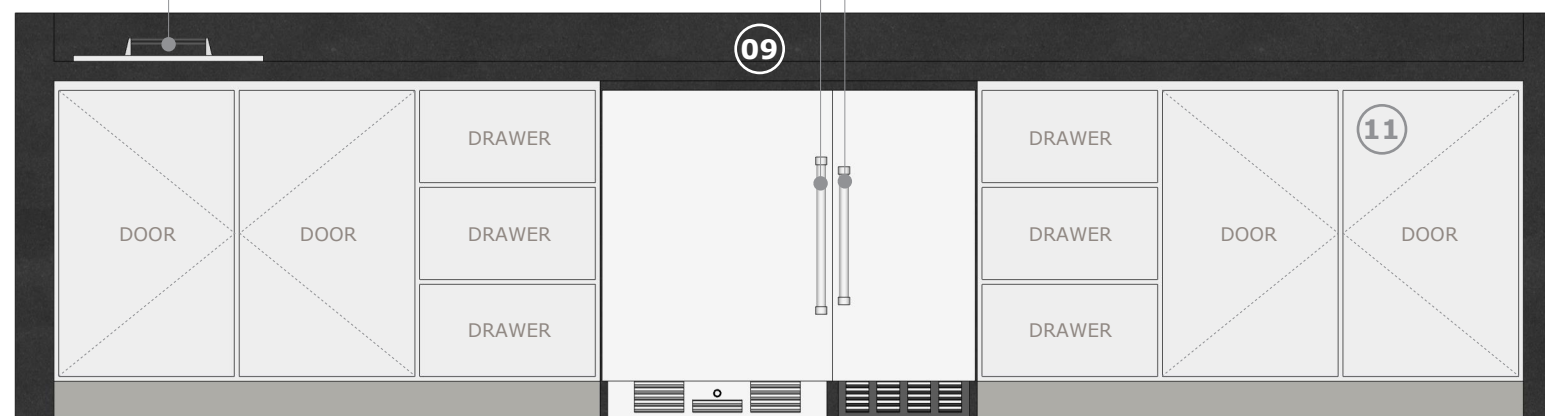

10
STAINLESS STEEL

SECTION | 03
ARCHITECTURAL PROJECT
NO SCALE

ELEVATION | 04
ARCHITECTURAL PROJECT
NO SCALE

NEWTECHWOOD
UH67

WOLF
54" OUTDOOR
GAS GRILL
MODEL:OG54

70" SMART TV

FAUCET
BRAND: HANSGROHE

WOLF
13" OUTDOOR
DOUBLE SIDE BURNER
MODEL:BM13