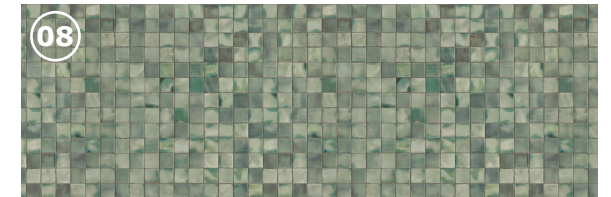

BERNARDO POZAS

BERNARDO POZAS

BERNARDO POZAS

BERNARDO POZAS

01
LIMESTONE
DOLCE VITA
FINISH: MATTE

STAGGERED LAYOUT,
CENTERED ON THE TILE
PIECES OF: 0.60 X 0.40 m

08
KOLORINES MOSAIC
COLOR: FORESTA V25

02
SILVER TRAVERTINE
FINISH: PULIDO
SIZE: 0.60 X 1.20 m

09
SAN GABRIEL GRANITE
FINISH: LEATHER

03
SYNTHETIC WOOD NEWTECHWOOD
COLOR: IPE

10
STAINLESS STEEL

04
SHERWIN WILLIAMS PAINT
COLOR: BLACK FOX
CODE: SW7020

11
WINDOW PROFILE
COLOR: CEYLON

05
PORCELAIN TILE SENSI
COLOR: SAND IVORY
FINISH: MATTE