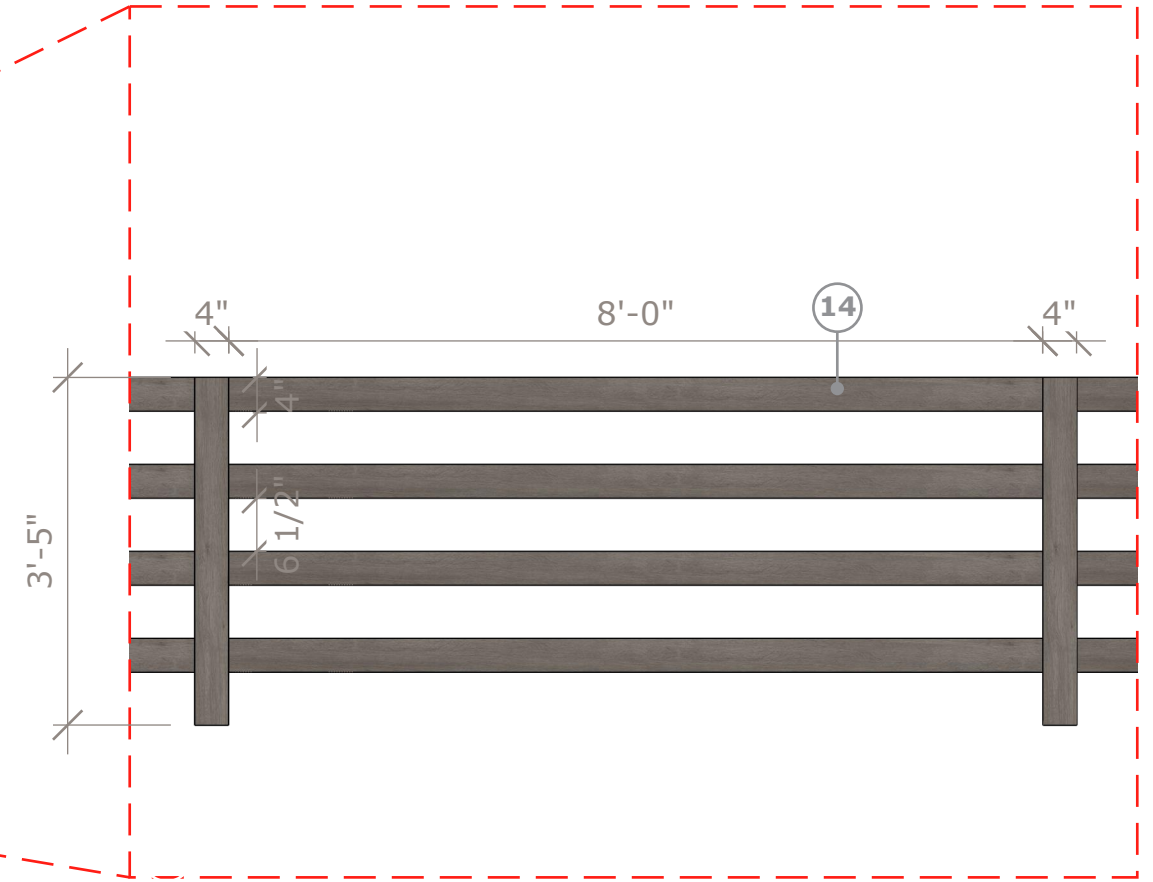

07
 PAINTED STEEL
 COLOR: BLACK FOX
 CODE: SW7020

13
 CONCRETE PAVER

14
 WOOD FENCE

PERSPECTIVE | 01
ARCHITECTURAL PROJECT
NO SCALE

FENCE DETAIL | 02
ARCHITECTURAL PROJECT
NO SCALE

02
SILVER TRAVERTINE
FINISH: PULIDO
SIZE: 0.60 X 1.20 m