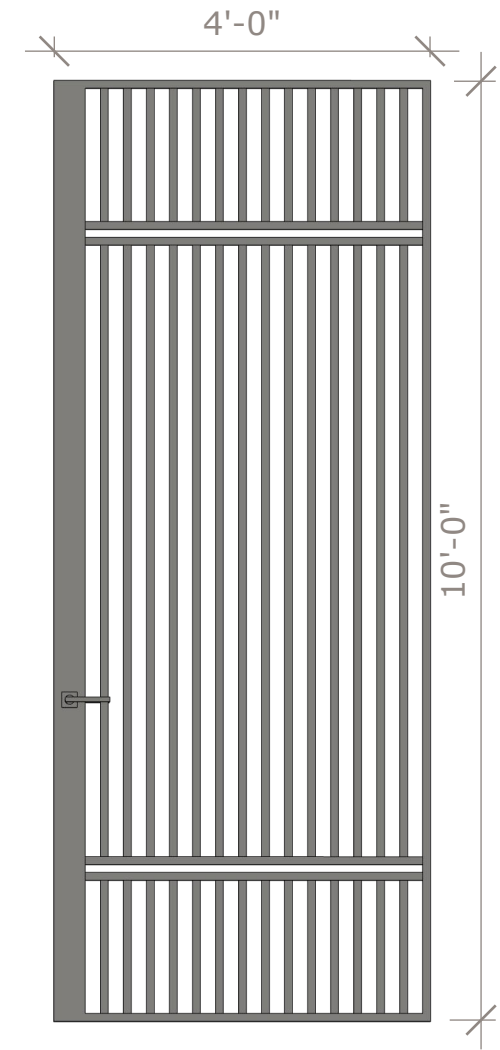

ELEVATION | 03
ARCHITECTURAL PROJECT
NO SCALE