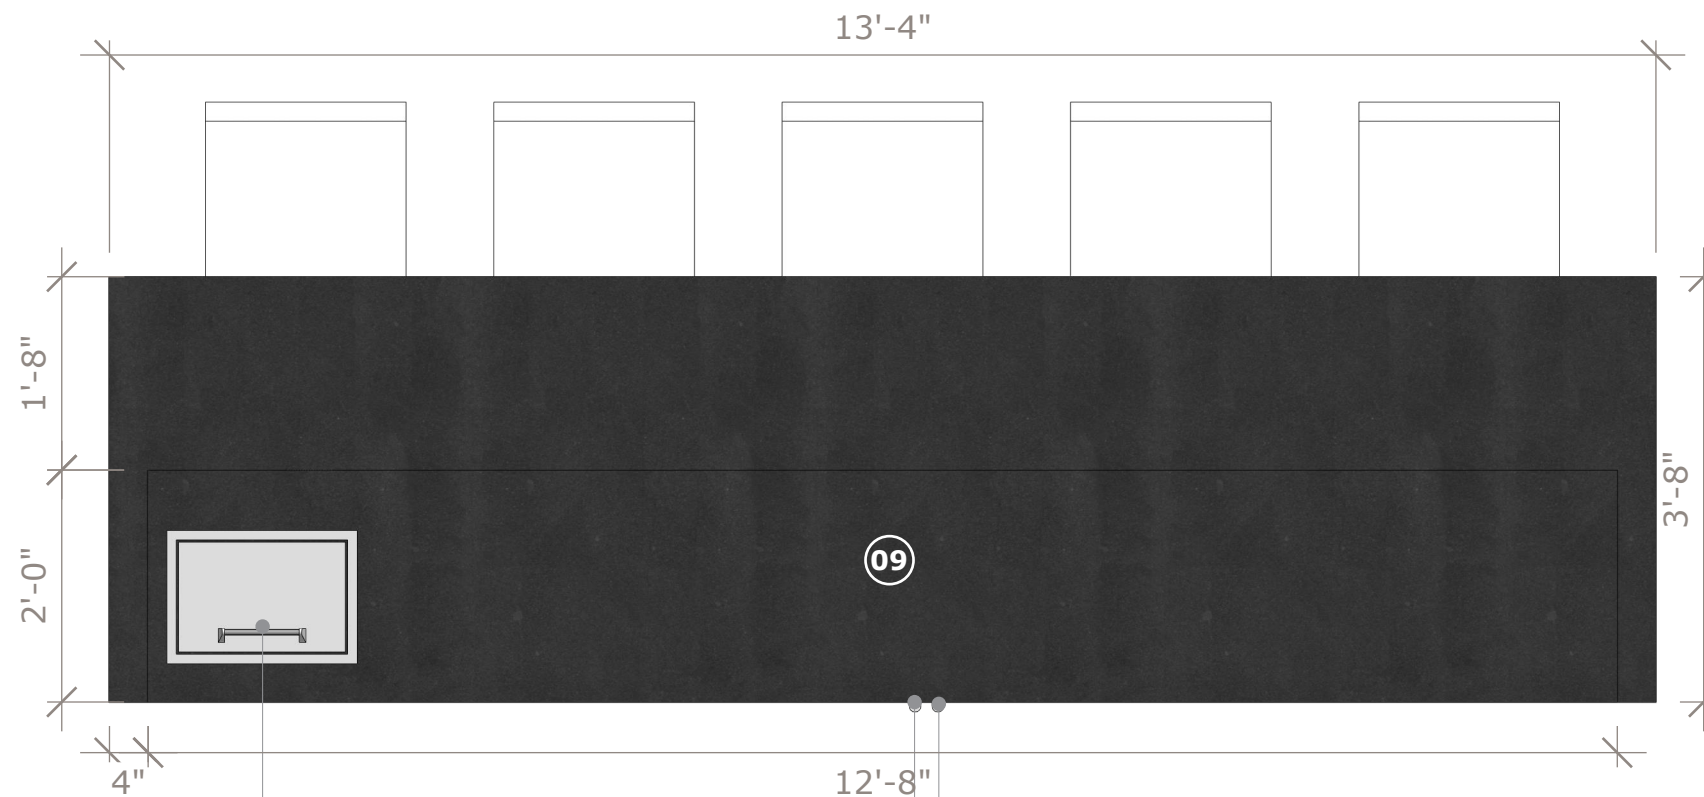

LAYOUT | 02
ARCHITECTURAL PROJECT
NO SCALE