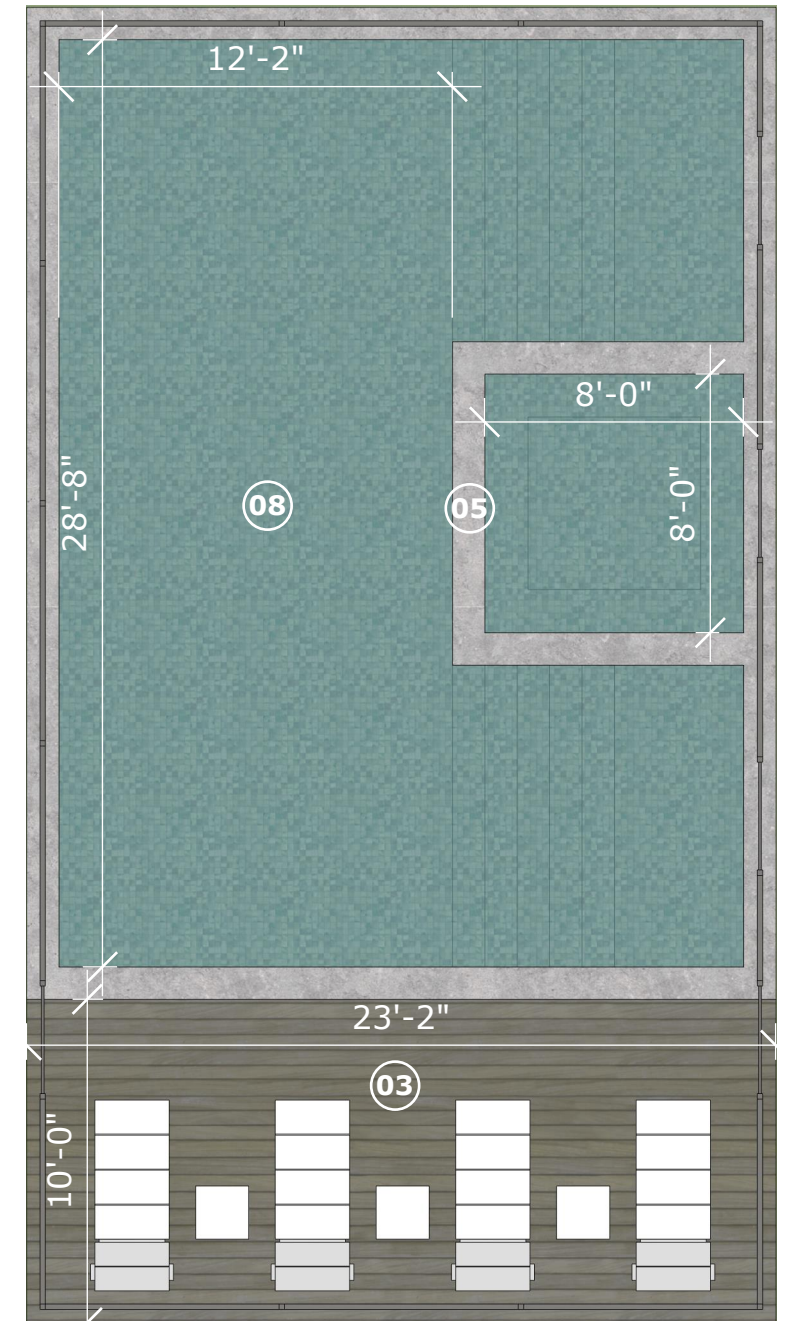

LAYOUT 01
ARCHITECTURAL PROJECT
NO SCALE