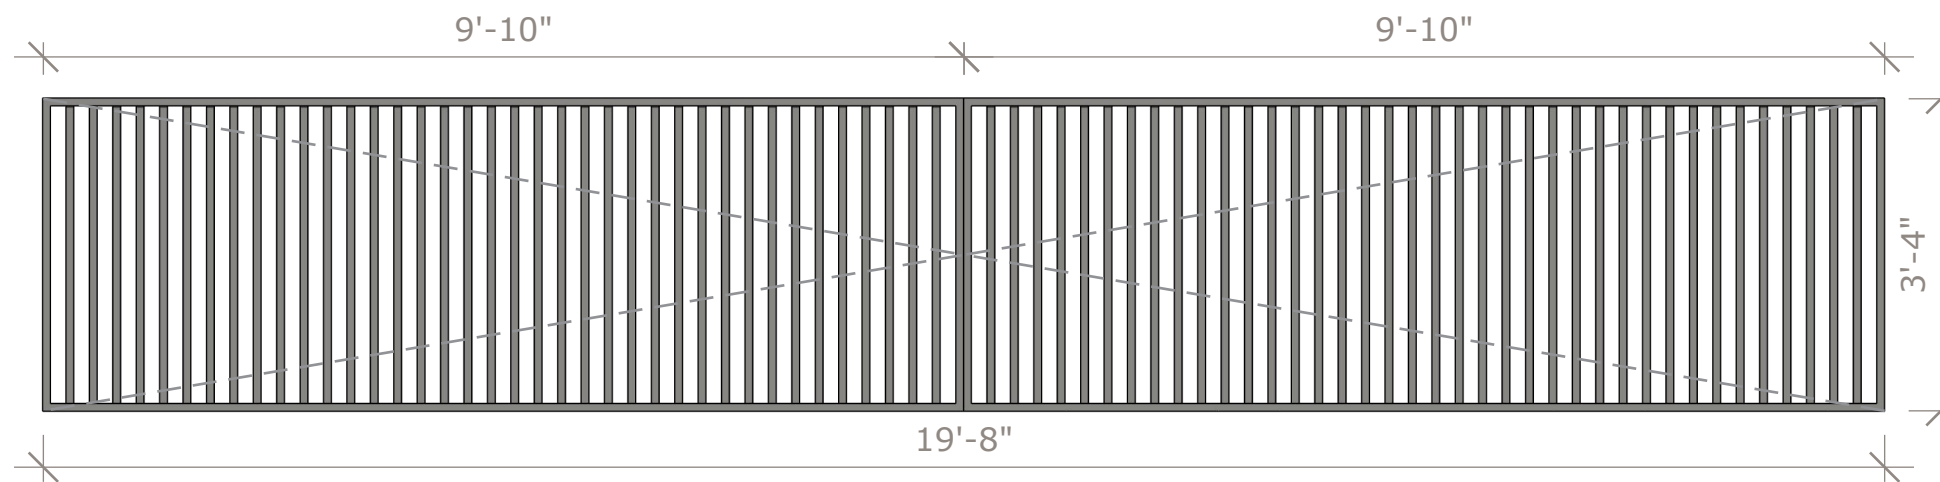

ELEVATION 02
ARCHITECTURAL PROJECT
NO SCALE