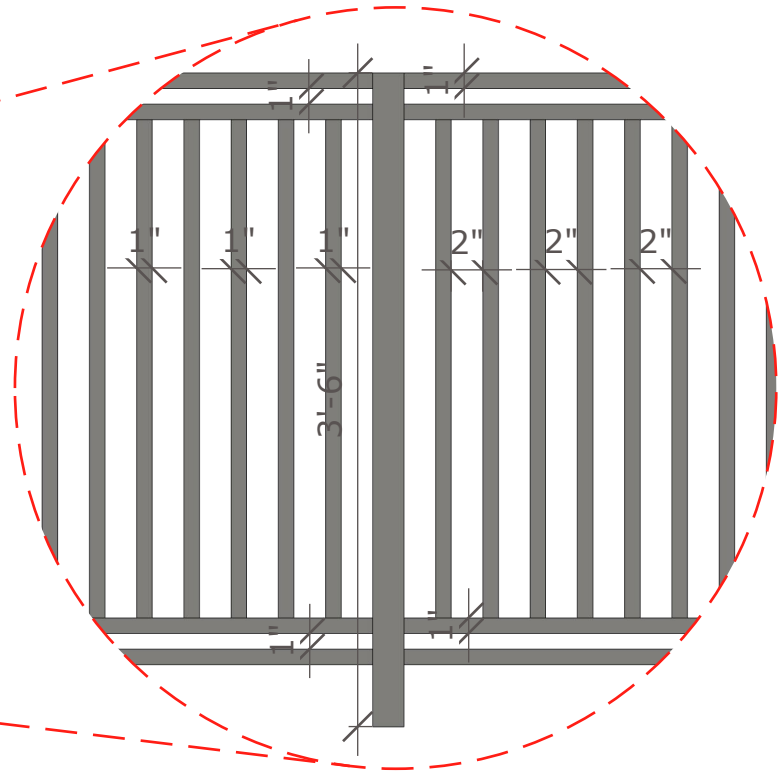

DETAIL | 03
ARCHITECTURAL PROJECT
NO SCALE