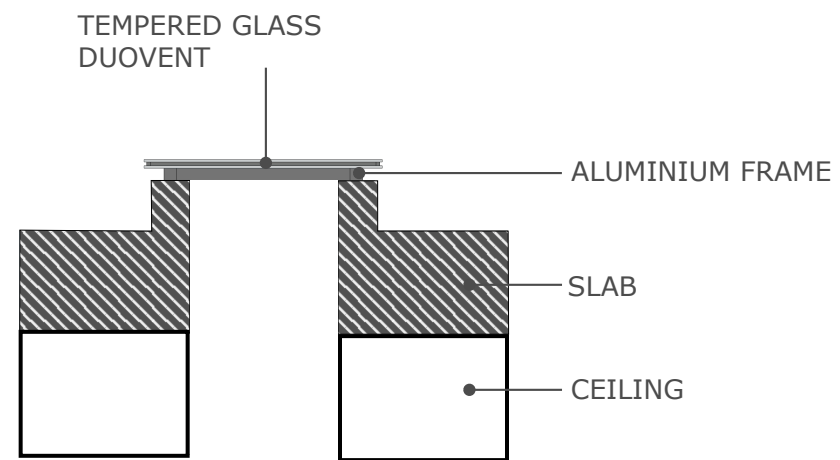

11
WINDOW PROFILE
COLOR: CEYLON

12
TEMPERED GLASS

SKYLIGHT

UPPER FLOOR | 01
ARCHITECTURAL PROJECT
NO SCALE

PERSPECTIVE | 01
ARCHITECTURAL PROJECT
NO SCALE

SECTION | 02
ARCHITECTURAL PROJECT
NO SCALE