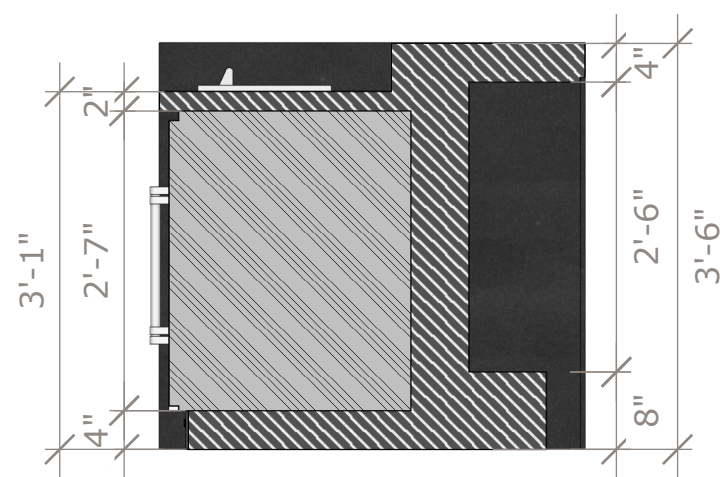

SECTION | 03
ARCHITECTURAL PROJECT
NO SCALE