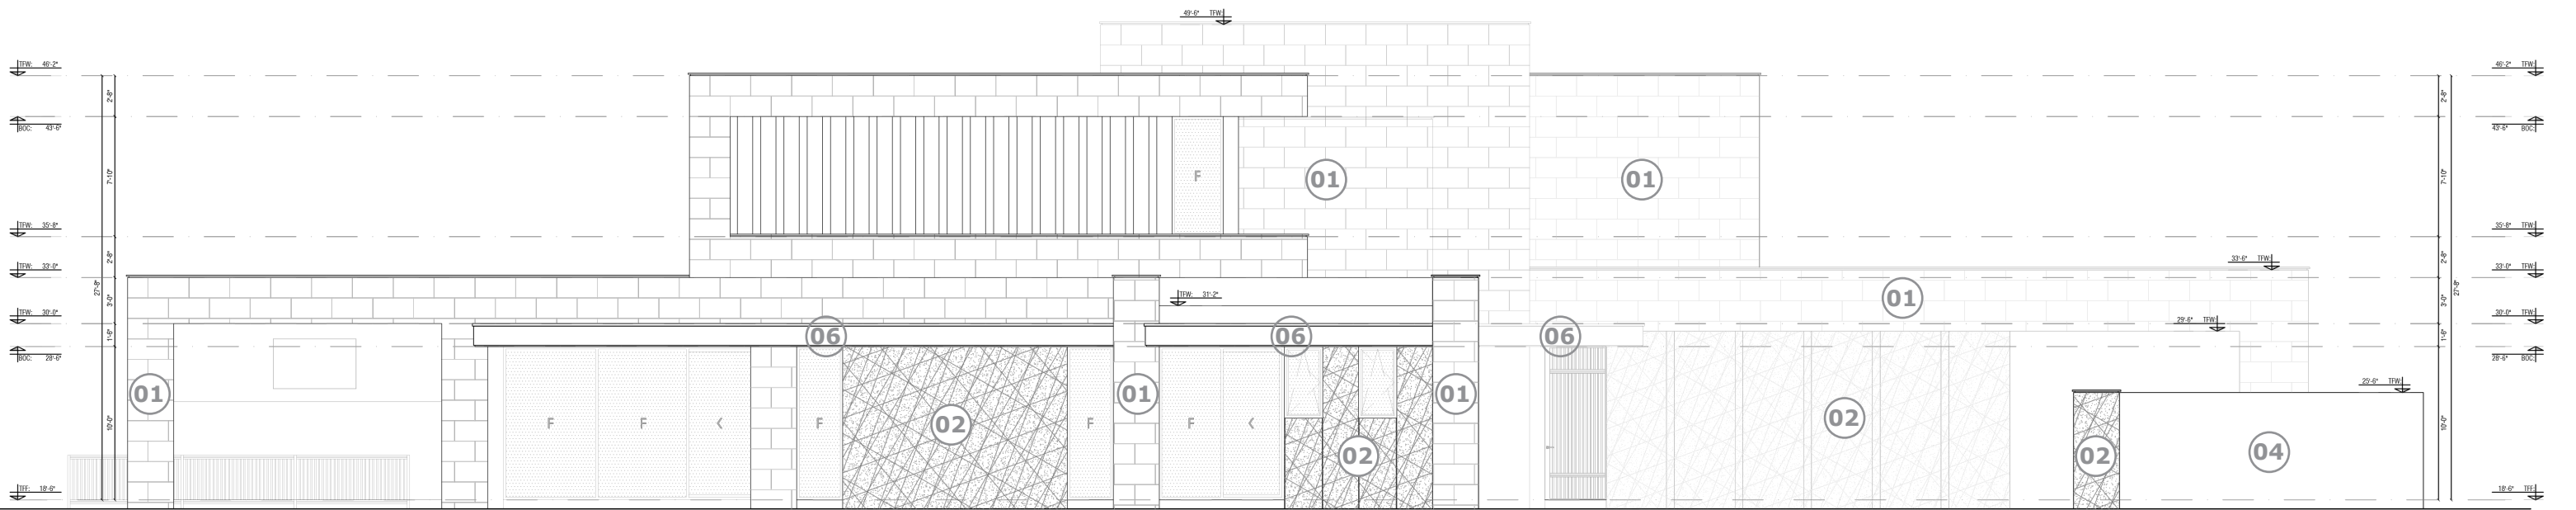

LEFT VIEW
NO SCALE

01

LIMESTONE
DOLCE VITA
FINISH: MATTE

STAGGERED LAYOUT,
CENTERED ON THE TILE
PIECES OF: 0.60 X 0.40 m

02

SILVER TRAVERTINE
FINISH: PULIDO
SIZE: 0.60 X 1.20 m

04

SHERWIN WILLIAMS PAINT
COLOR: BLACK FOX
CODE: SW7020

06

ALUMINIUM PANEL
COLOR: DARK BRONZE