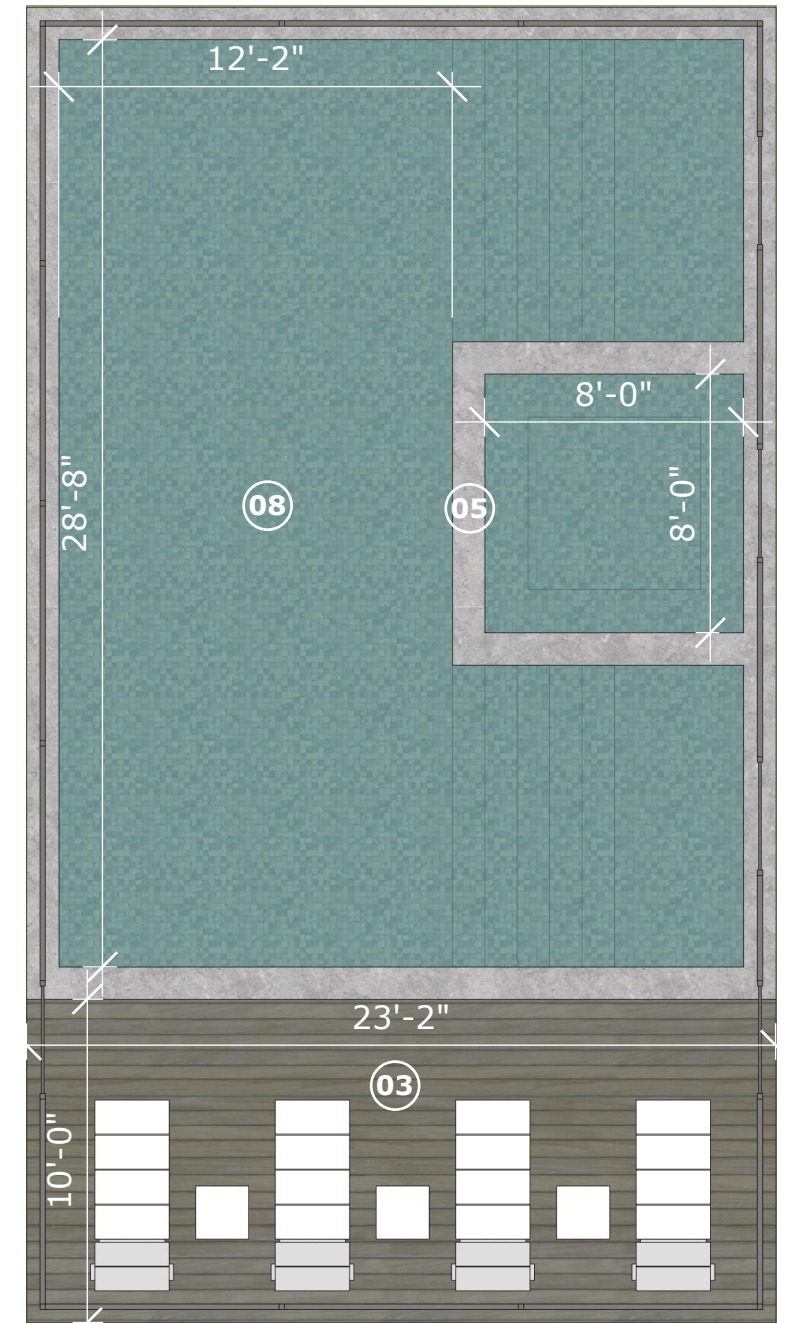

LAYOUT | 01
ARCHITECTURAL PROJECT
NO SCALE