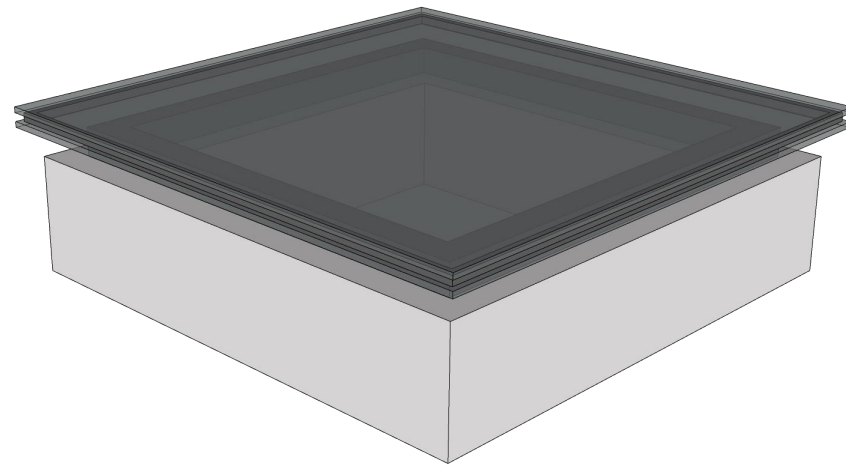

11
WINDOW PROFILE
COLOR: CEYLON

12
TEMPERED GLASS

SKYLIGHT

UPPER FLOOR | 01
ARCHITECTURAL PROJECT
NO SCALE

PERSPECTIVE | 01
ARCHITECTURAL PROJECT
NO SCALE

SECTION | 02
ARCHITECTURAL PROJECT
NO SCALE