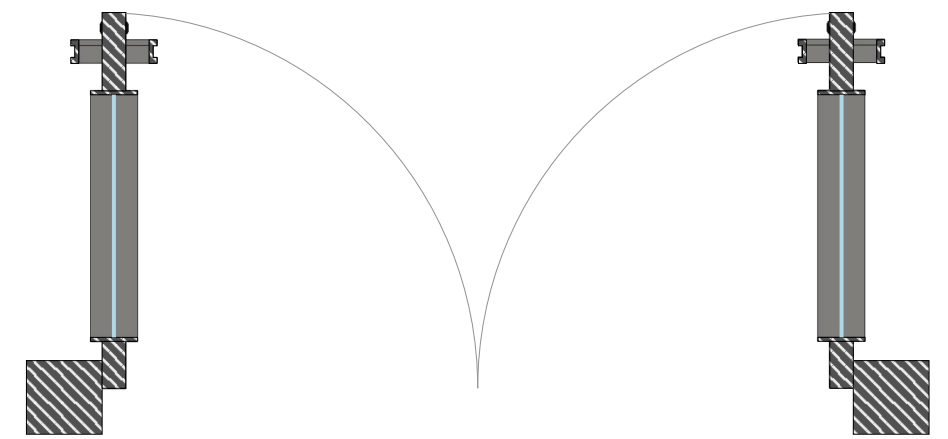

02
ALUMINIUM PANEL
COLOR: DARK BRONZE

OPENING 04
ARCHITECTURAL PROJECT
NO SCALE

PERSPECTIVE | 01
ARCHITECTURAL PROJECT
NO SCALE

BIOMETRIC DIGITAL LOCK
ZIGBANG
MODEL: SHP DH538

SECTION | 02
ARCHITECTURAL PROJECT
NO SCALE