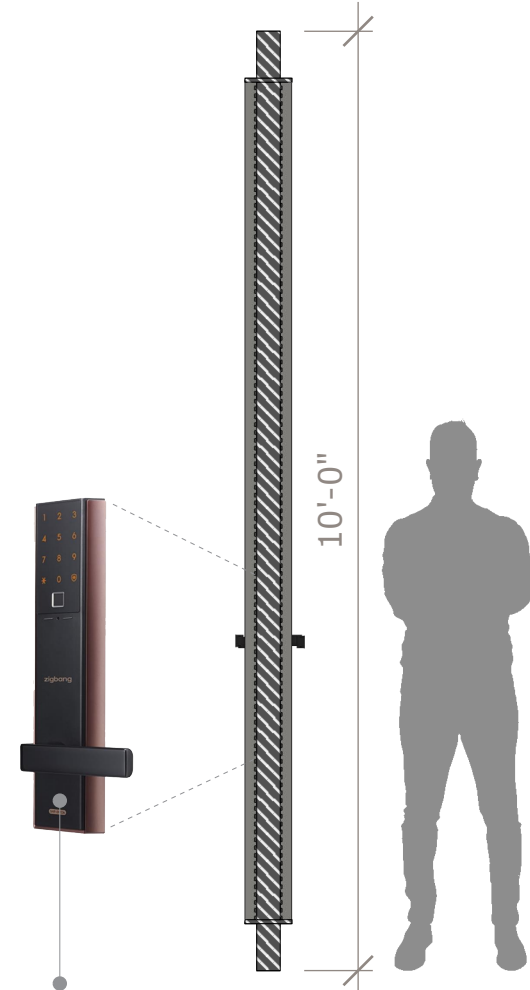

02
ALUMINIUM PANEL
COLOR: DARK BRONZE

OPENING 04
ARCHITECTURAL PROJECT
NO SCALE

PERSPECTIVE | 01
ARCHITECTURAL PROJECT
NO SCALE

BIOMETRIC DIGITAL LOCK
ZIGBANG
MODEL: SHP DH538

SECTION | 02
ARCHITECTURAL PROJECT
NO SCALE