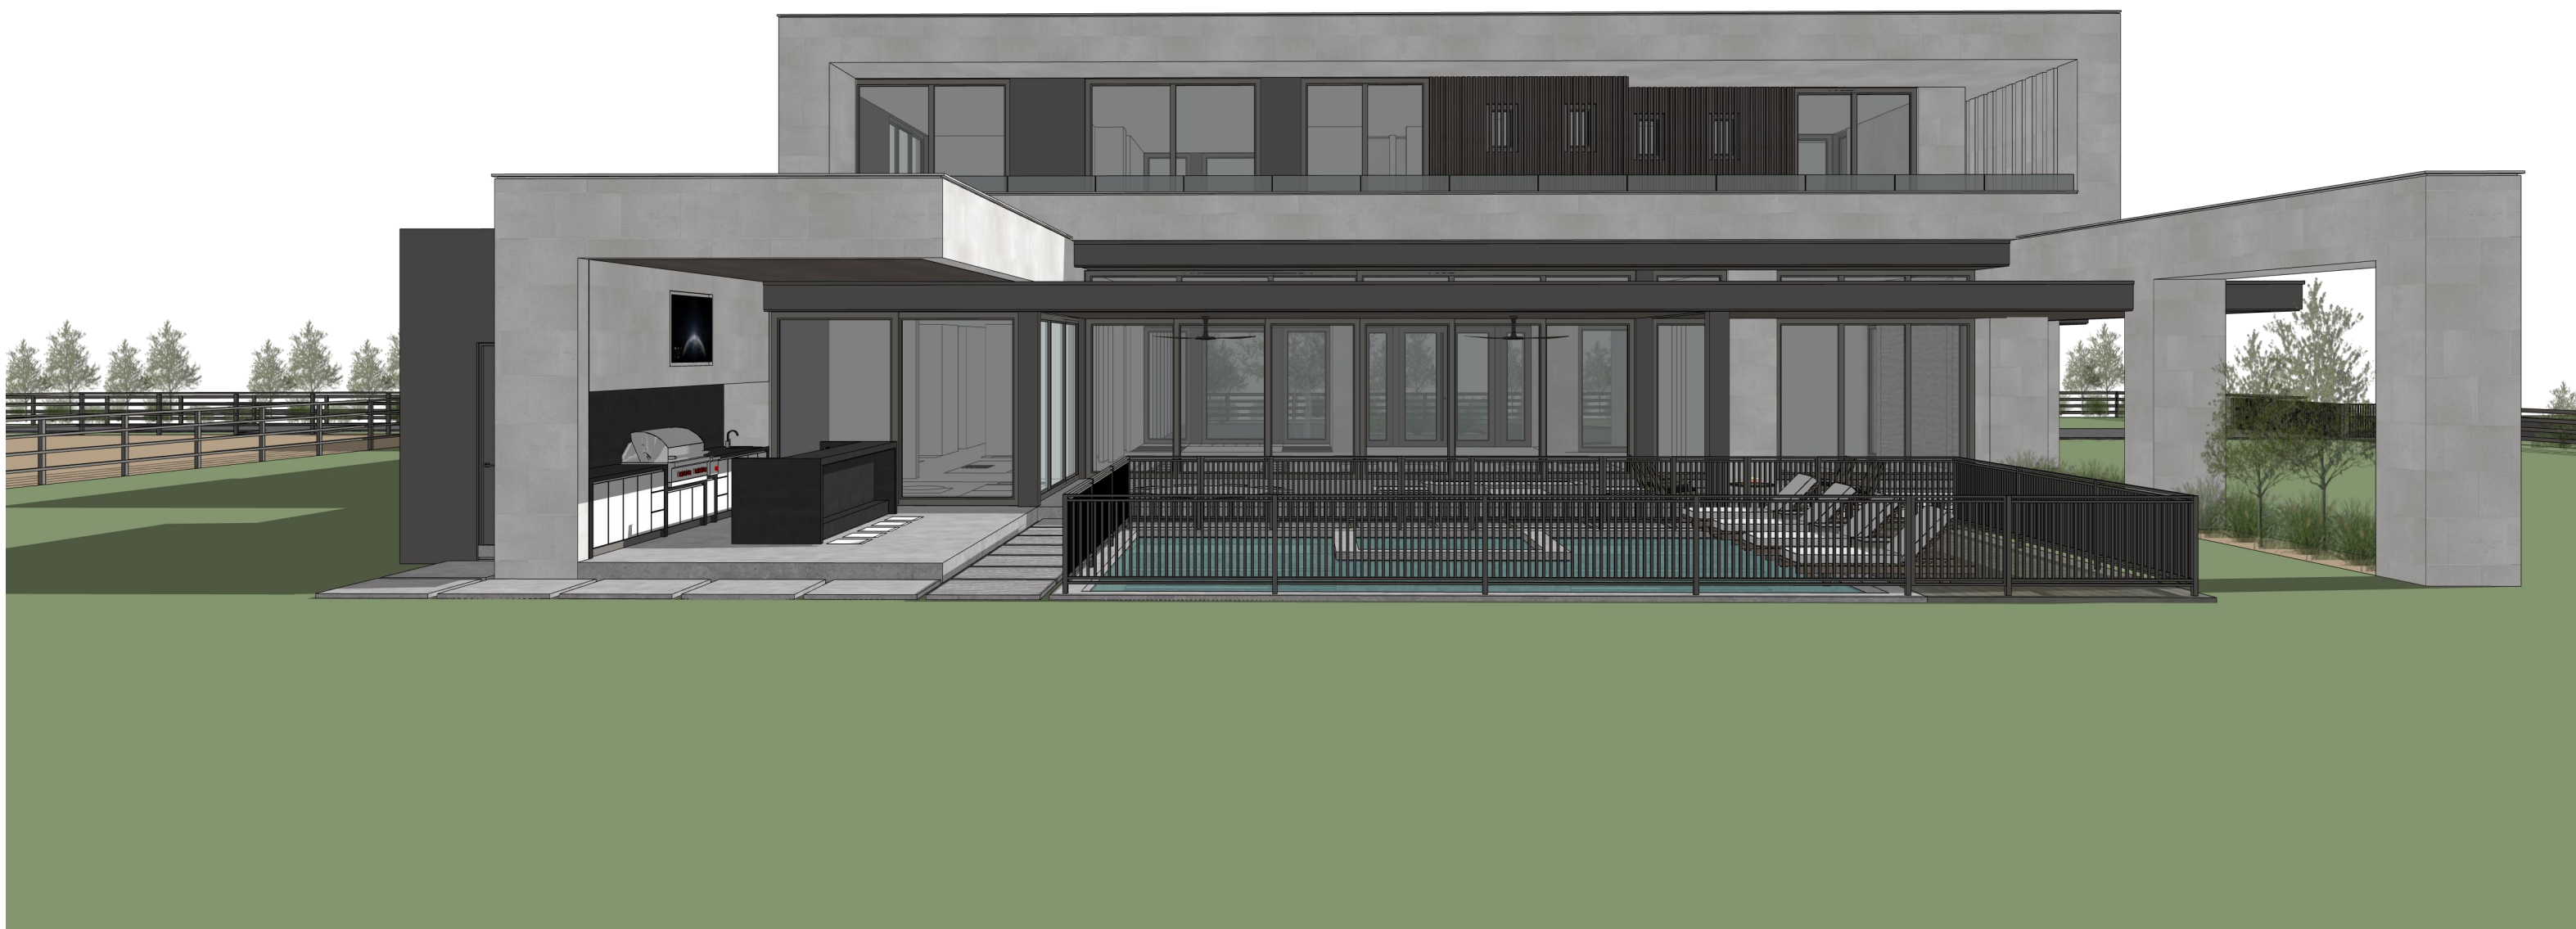

04

SHERWIN WILLIAMS PAINT
COLOR: BLACK FOX
CODE: SW7020

06

ALUMINIUM PANEL
COLOR: DARK BRONZE

PERSPECTIVE | 01
ARCHITECTURAL PROJECT
NO SCALE

PERSPECTIVE | 01
ARCHITECTURAL PROJECT
 NO SCALE

02
 SILVER TRAVERTINE
 FINISH: PULIDO
 SIZE: 0.60 X 1.20 m

07
 PAINTED STEEL
 COLOR: BLACK FOX
 CODE: SW7020

13
 CONCRETE PAVER

14
 WOOD FENCE

PERSPECTIVE | 01
ARCHITECTURAL PROJECT
NO SCALE

FENCE DETAIL | 02
ARCHITECTURAL PROJECT
NO SCALE

02
SILVER TRAVERTINE
FINISH: PULIDO
SIZE: 0.60 X 1.20 m

07
PAINTED STEEL
COLOR: BLACK FOX
CODE: SW7020

13
CONCRETE PAVER

14
WOOD FENCE

NEWTECHWOOD
UH26

PERSPECTIVE 01
ARCHITECTURAL PROJECT
NO SCALE

SECTION 02
ARCHITECTURAL PROJECT
NO SCALE

ELEVATION 03
ARCHITECTURAL PROJECT
NO SCALE