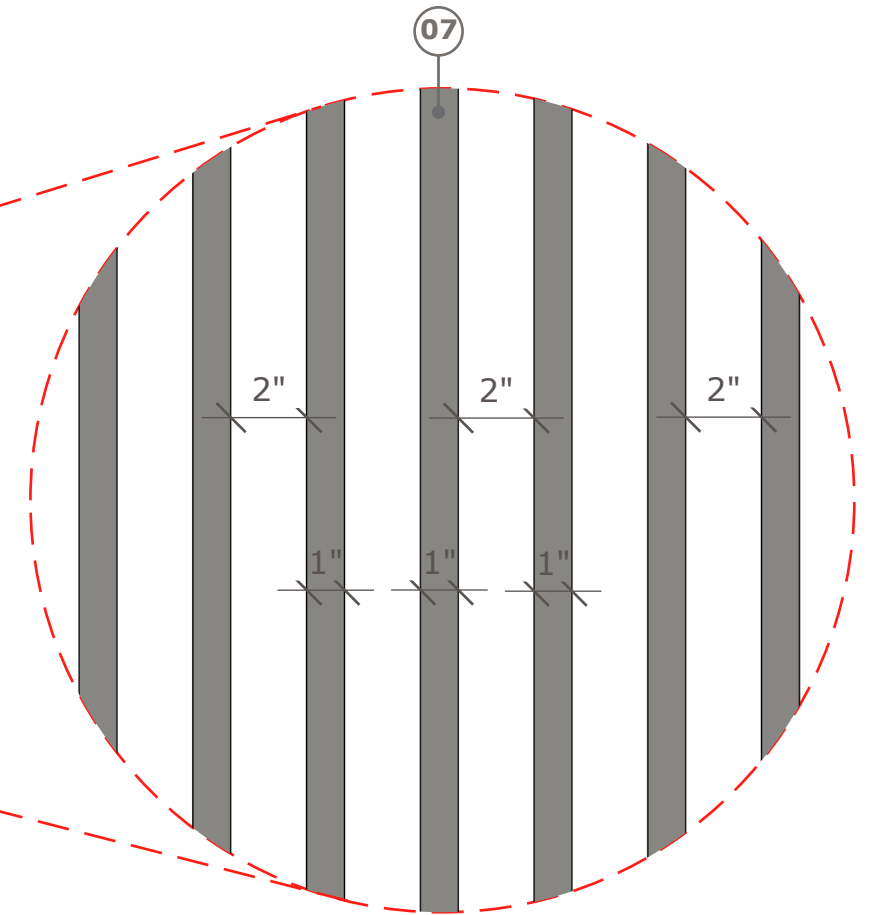

STORAGE DOOR TYPE 01
ARCHITECTURAL PROJECT
 NO SCALE

DETAIL 02
ARCHITECTURAL PROJECT
 NO SCALE

DOOR LEVER
 LISABON MOD. 9807

PAINTED STEEL
 COLOR: BLACK FOX
 CODE: SW7020

PERSPECTIVE 01
ARCHITECTURAL PROJECT
NO SCALE