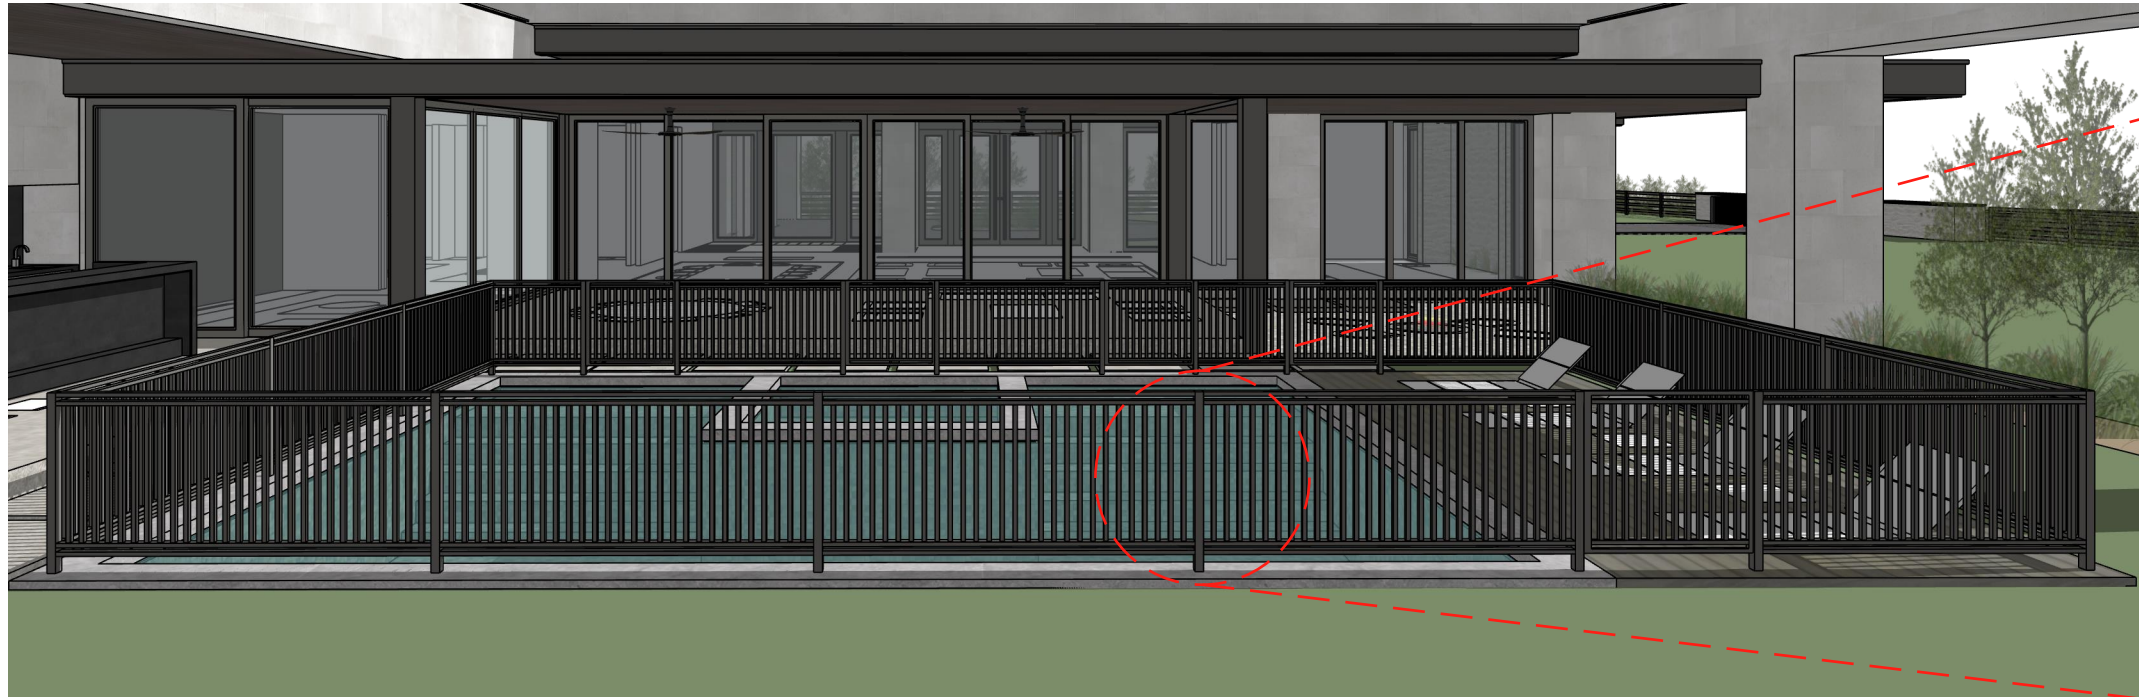

DETAIL 03
ARCHITECTURAL PROJECT
NO SCALE

ELEVATION 02
ARCHITECTURAL PROJECT
NO SCALE

PAINTED STEEL
COLOR: BLACK FOX
CODE: SW7020

PERSPECTIVE | 01
ARCHITECTURAL PROJECT
NO SCALE

DETAIL | 03
ARCHITECTURAL PROJECT
NO SCALE