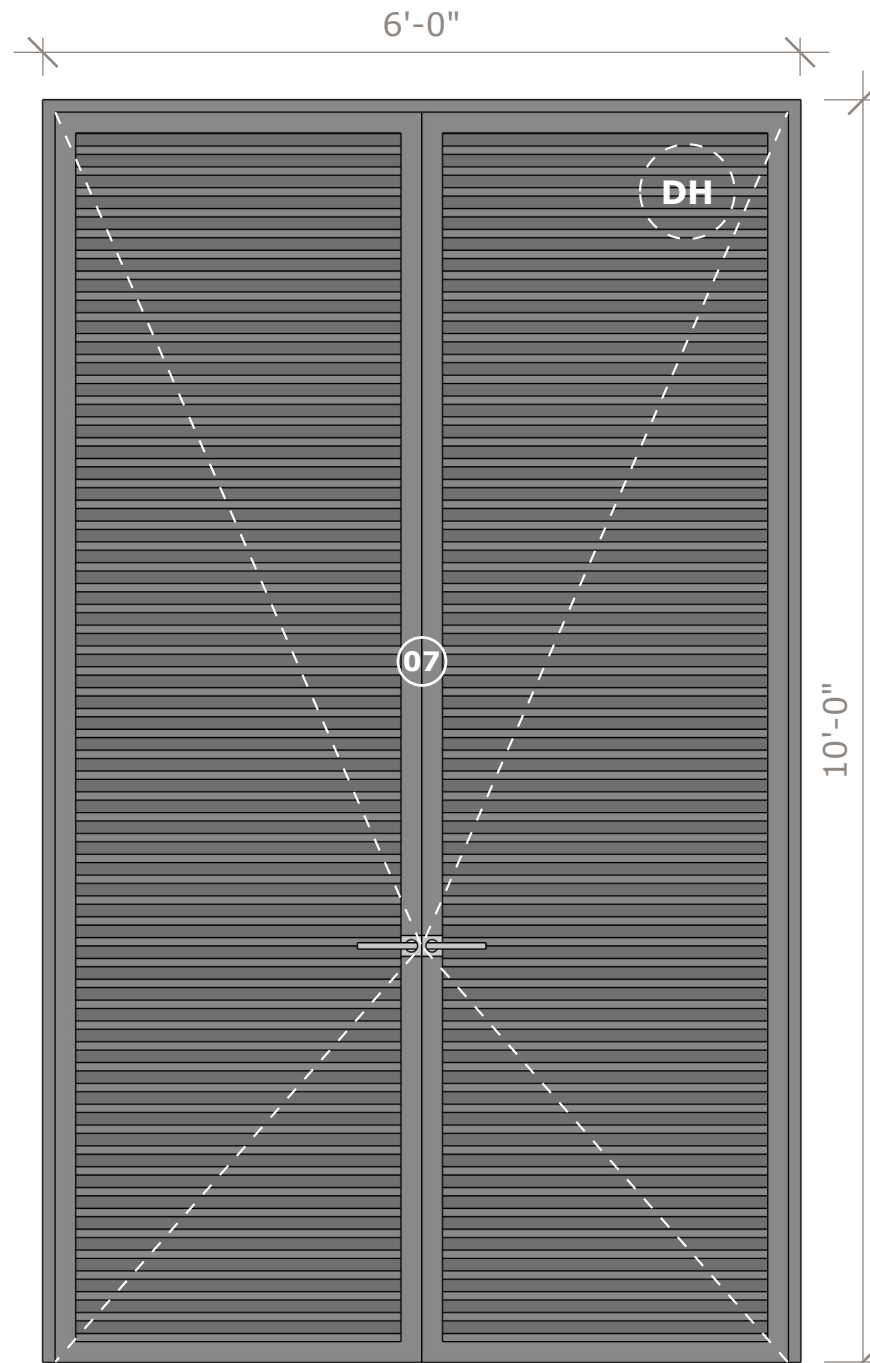

STORAGE DOOR TYPE 01
ARCHITECTURAL PROJECT
NO SCALE