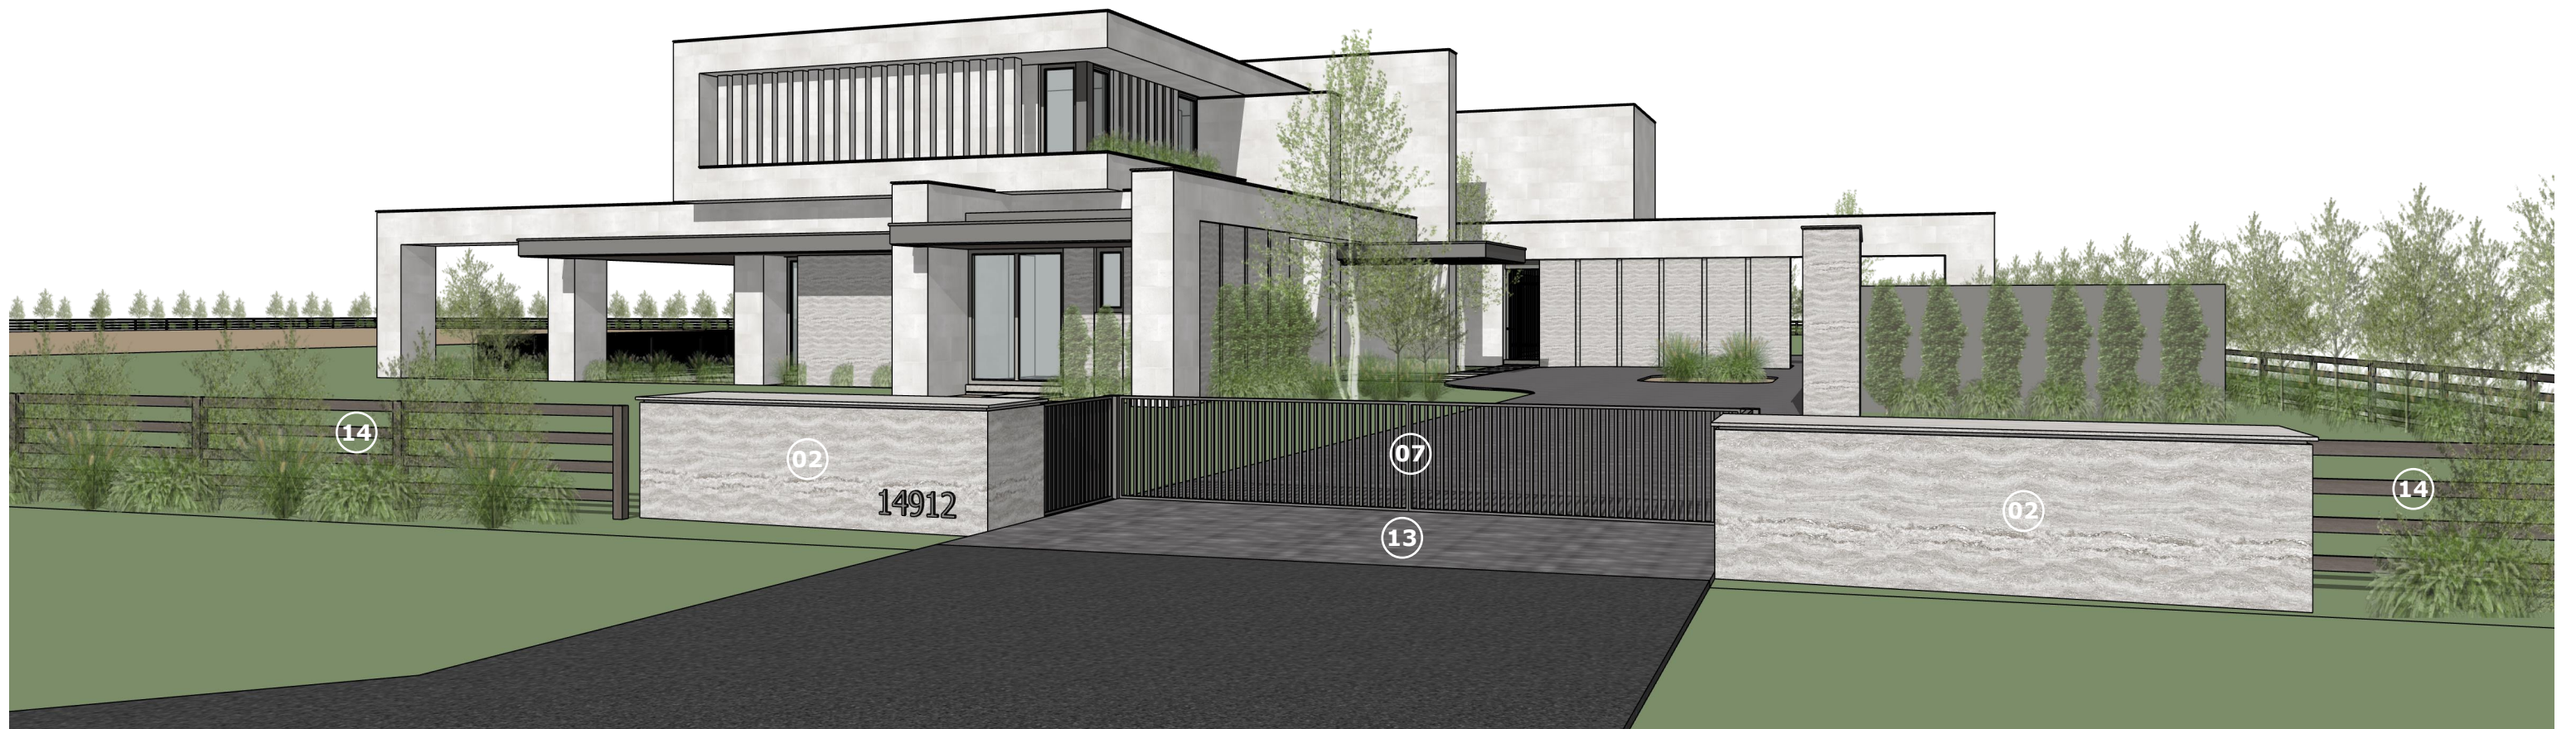

04

SHERWIN WILLIAMS PAINT
COLOR: BLACK FOX
CODE: SW7020

06

ALUMINIUM PANEL
COLOR: DARK BRONZE

PERSPECTIVE | 01
ARCHITECTURAL PROJECT
NO SCALE

PERSPECTIVE | 01
ARCHITECTURAL PROJECT
 NO SCALE

02
 SILVER TRAVERTINE
 FINISH: PULIDO
 SIZE: 0.60 X 1.20 m

07
 PAINTED STEEL
 COLOR: BLACK FOX
 CODE: SW7020

13
 CONCRETE PAVER

14
 WOOD FENCE

PERSPECTIVE | 01
ARCHITECTURAL PROJECT
NO SCALE

FENCE DETAIL | 02
ARCHITECTURAL PROJECT
NO SCALE

02
SILVER TRAVERTINE
FINISH: PULIDO
SIZE: 0.60 X 1.20 m

07
PAINTED STEEL
COLOR: BLACK FOX
CODE: SW7020

13
CONCRETE PAVER

14
WOOD FENCE

NEWTECHWOOD
UH26

PERSPECTIVE 01
ARCHITECTURAL PROJECT
NO SCALE

SECTION 02
ARCHITECTURAL PROJECT
NO SCALE

ELEVATION 03
ARCHITECTURAL PROJECT
NO SCALE