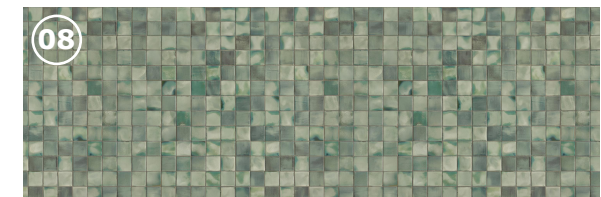

03
SYNTHETIC WOOD NEWTECHWOOD
COLOR: IPE

05
PORCELAIN TILE SENSI
COLOR: SAND IVORY
FINISH: MATTE

06
ALUMINIUM PANEL
COLOR: DARK BRONZE

PERSPECTIVE | 02
ARCHITECTURAL PROJECT
NO SCALE

LAYOUT | 01
ARCHITECTURAL PROJECT
NO SCALE

SECTION | 03
ARCHITECTURAL PROJECT
NO SCALE

03
SYNTHETIC WOOD NEWTECHWOOD
COLOR: IPE

05
PORCELAIN TILE SENSI
COLOR: SAND IVORY
FINISH: MATTE

07
PAINTED STEEL
COLOR: BLACK FOX
CODE: SW7020

08
KOLORINES MOSAIC
COLOR: FORESTA V25