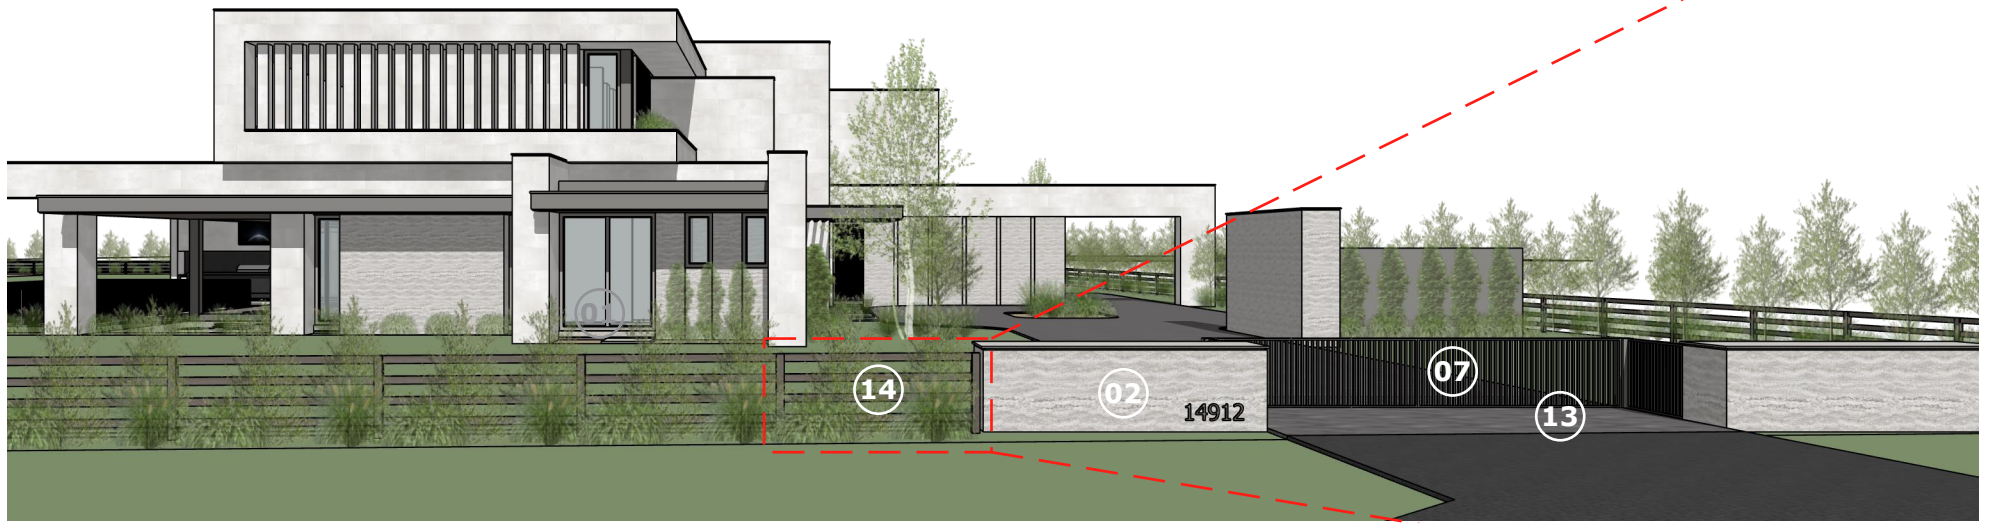

04

SHERWIN WILLIAMS PAINT
COLOR: BLACK FOX
CODE: SW7020

06

ALUMINIUM PANEL
COLOR: DARK BRONZE

PERSPECTIVE | 01
ARCHITECTURAL PROJECT
NO SCALE

PERSPECTIVE | 01
ARCHITECTURAL PROJECT
 NO SCALE

02
 SILVER TRAVERTINE
 FINISH: PULIDO
 SIZE: 0.60 X 1.20 m

07
 PAINTED STEEL
 COLOR: BLACK FOX
 CODE: SW7020

13
 CONCRETE PAVER

14
 WOOD FENCE

PERSPECTIVE | 01
ARCHITECTURAL PROJECT
NO SCALE

FENCE DETAIL | 02
ARCHITECTURAL PROJECT
NO SCALE

02
SILVER TRAVERTINE
FINISH: PULIDO
SIZE: 0.60 X 1.20 m