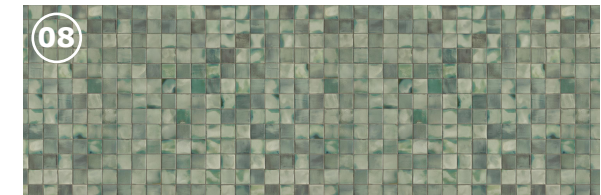

08
KOLORINES MOSAIC
COLOR: FORESTA V25