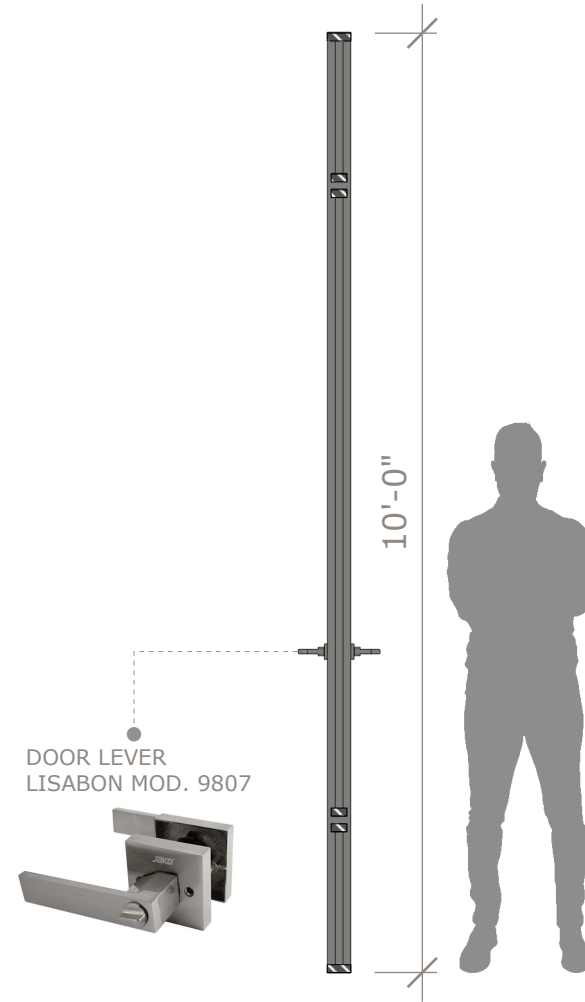

SECTION | 02
ARCHITECTURAL PROJECT
NO SCALE