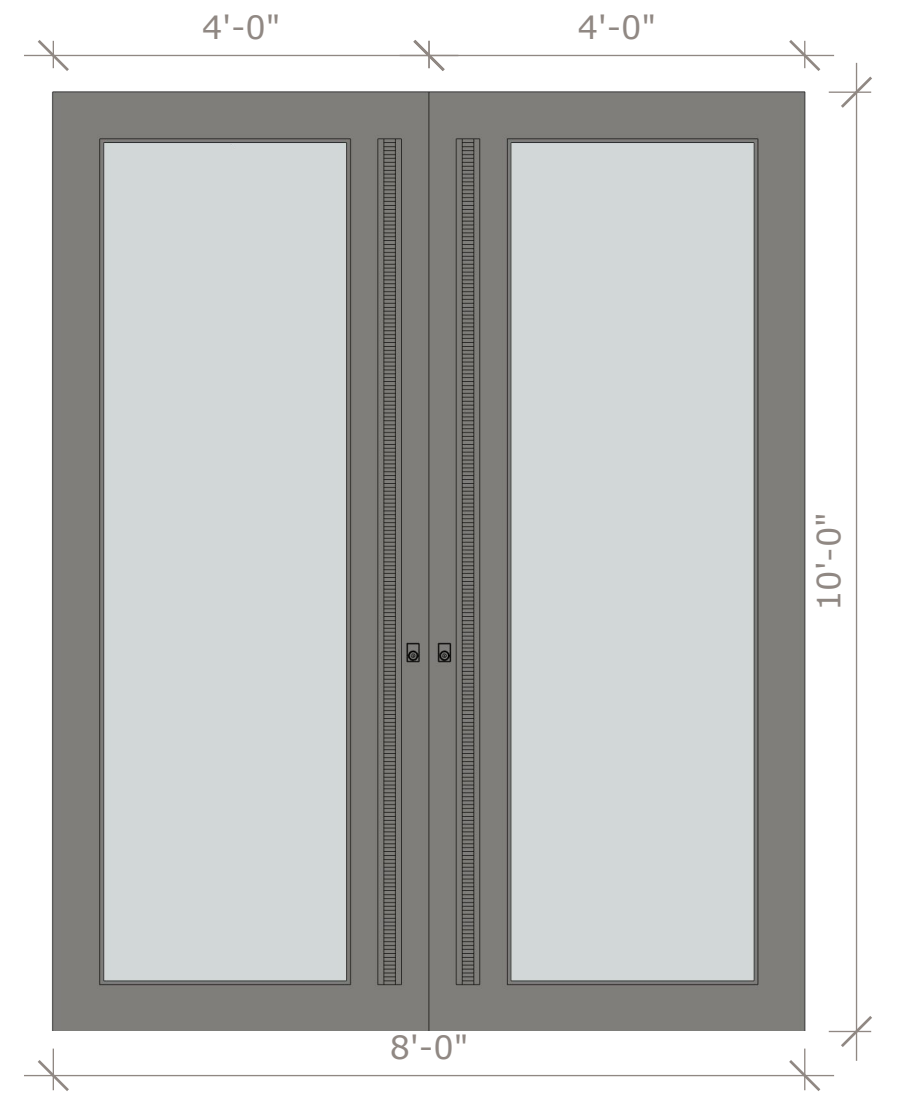

07
PAINTED STEEL
COLOR: BLACK FOX
CODE: SW7020

13
CONCRETE PAVER

14
WOOD FENCE

NEWTECHWOOD
UH26

PERSPECTIVE 01
ARCHITECTURAL PROJECT
NO SCALE

SECTION 02
ARCHITECTURAL PROJECT
NO SCALE

ELEVATION 03
ARCHITECTURAL PROJECT
NO SCALE