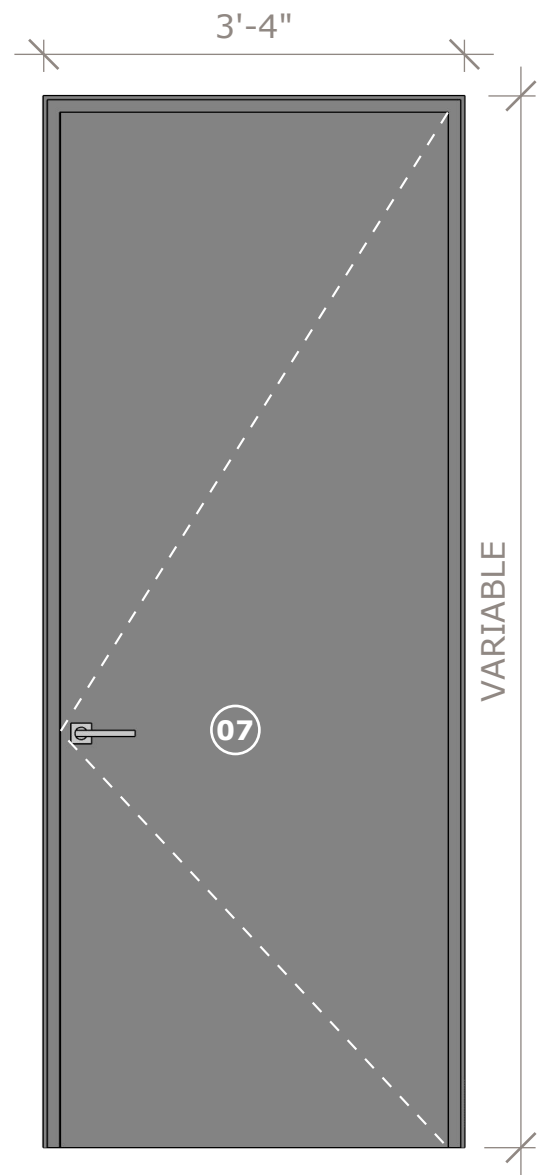

BATHROOM AND STORAGE DOOR TYPE 01
ARCHITECTURAL PROJECT
NO SCALE