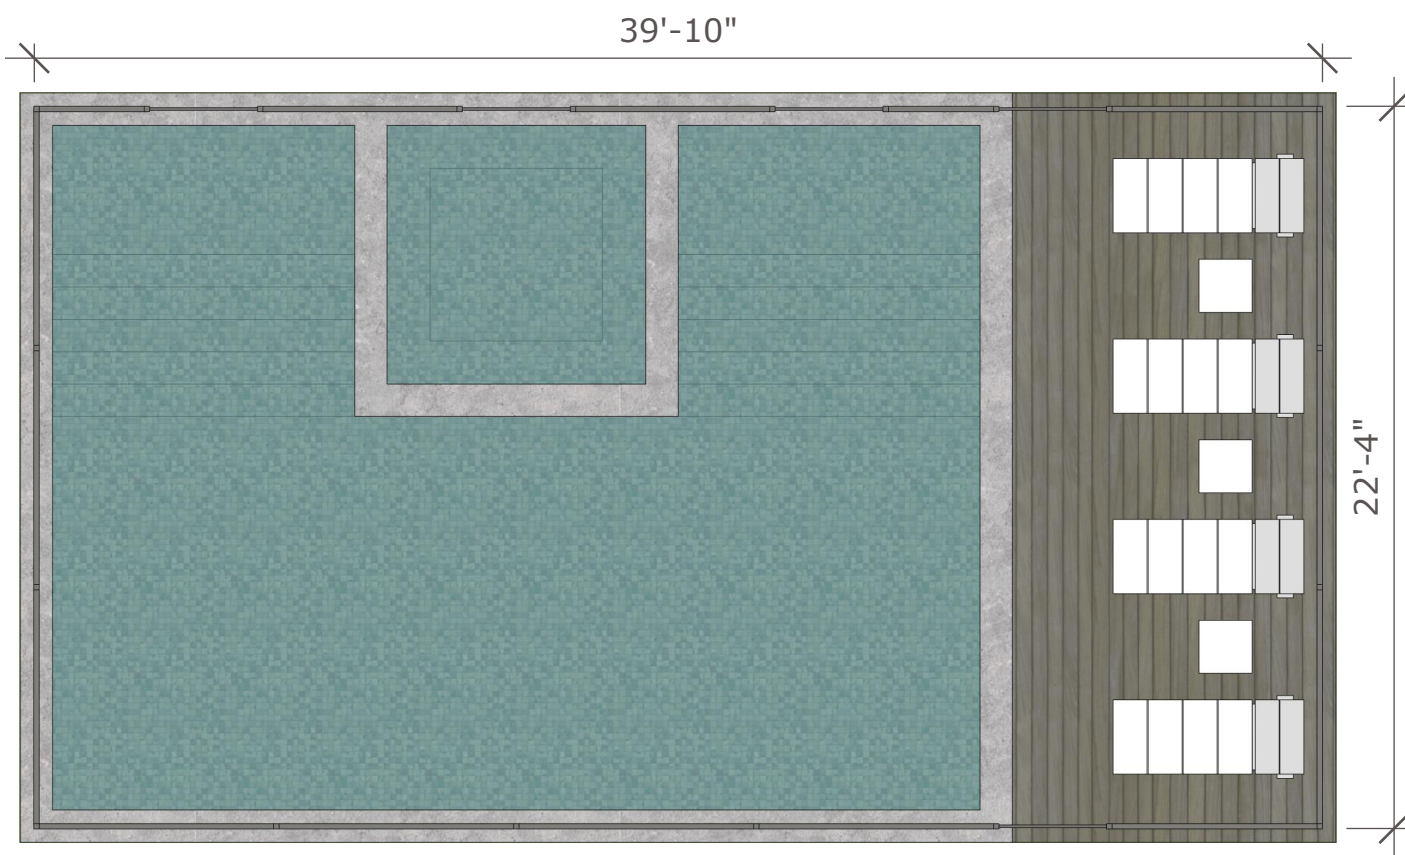

DETAIL 03
ARCHITECTURAL PROJECT
NO SCALE

ELEVATION 02
ARCHITECTURAL PROJECT
NO SCALE

PAINTED STEEL
COLOR: BLACK FOX
CODE: SW7020

PERSPECTIVE | 01
ARCHITECTURAL PROJECT
NO SCALE

DETAIL | 03
ARCHITECTURAL PROJECT
NO SCALE