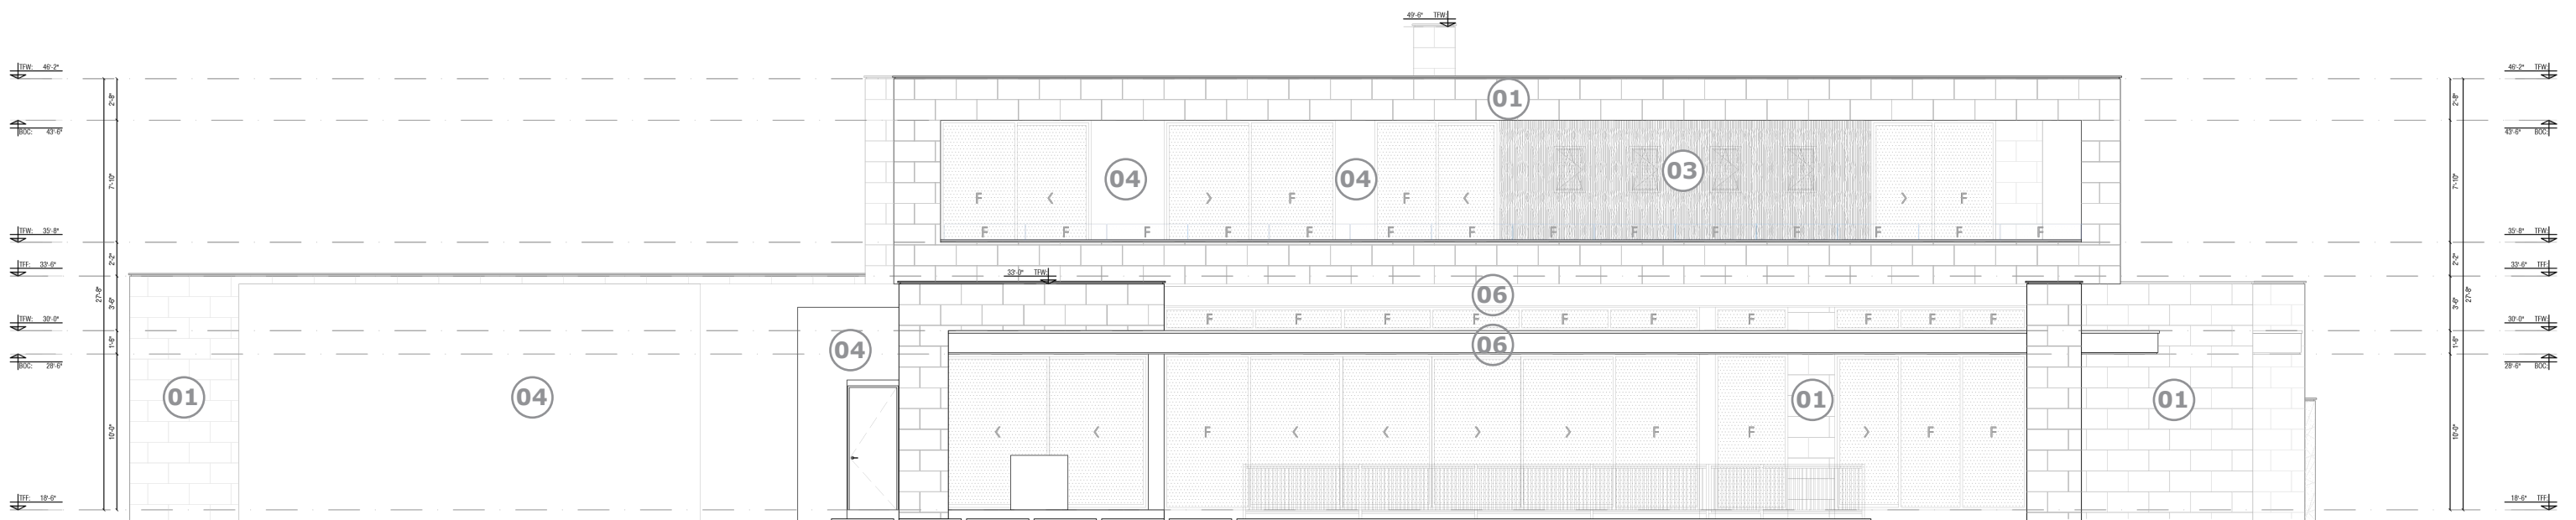

BACK VIEW
NO SCALE