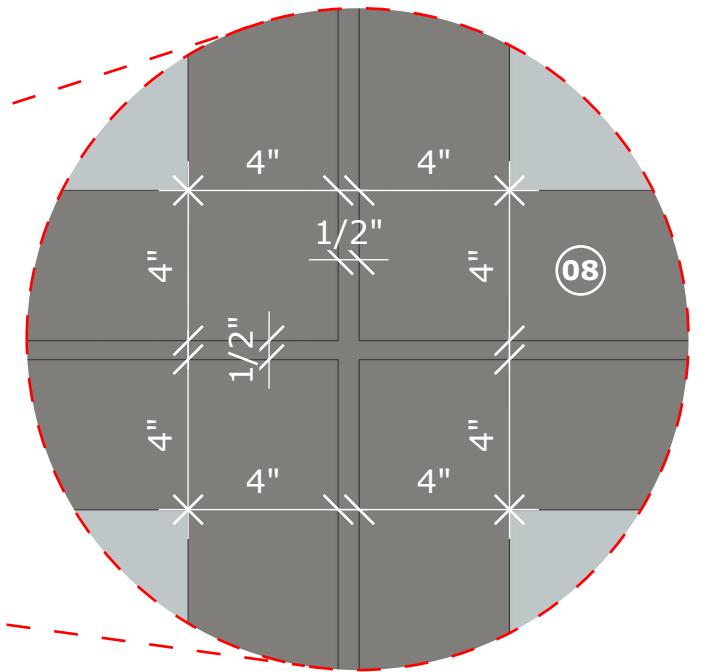

DETAIL 03
ARCHITECTURAL PROJECT
NO SCALE