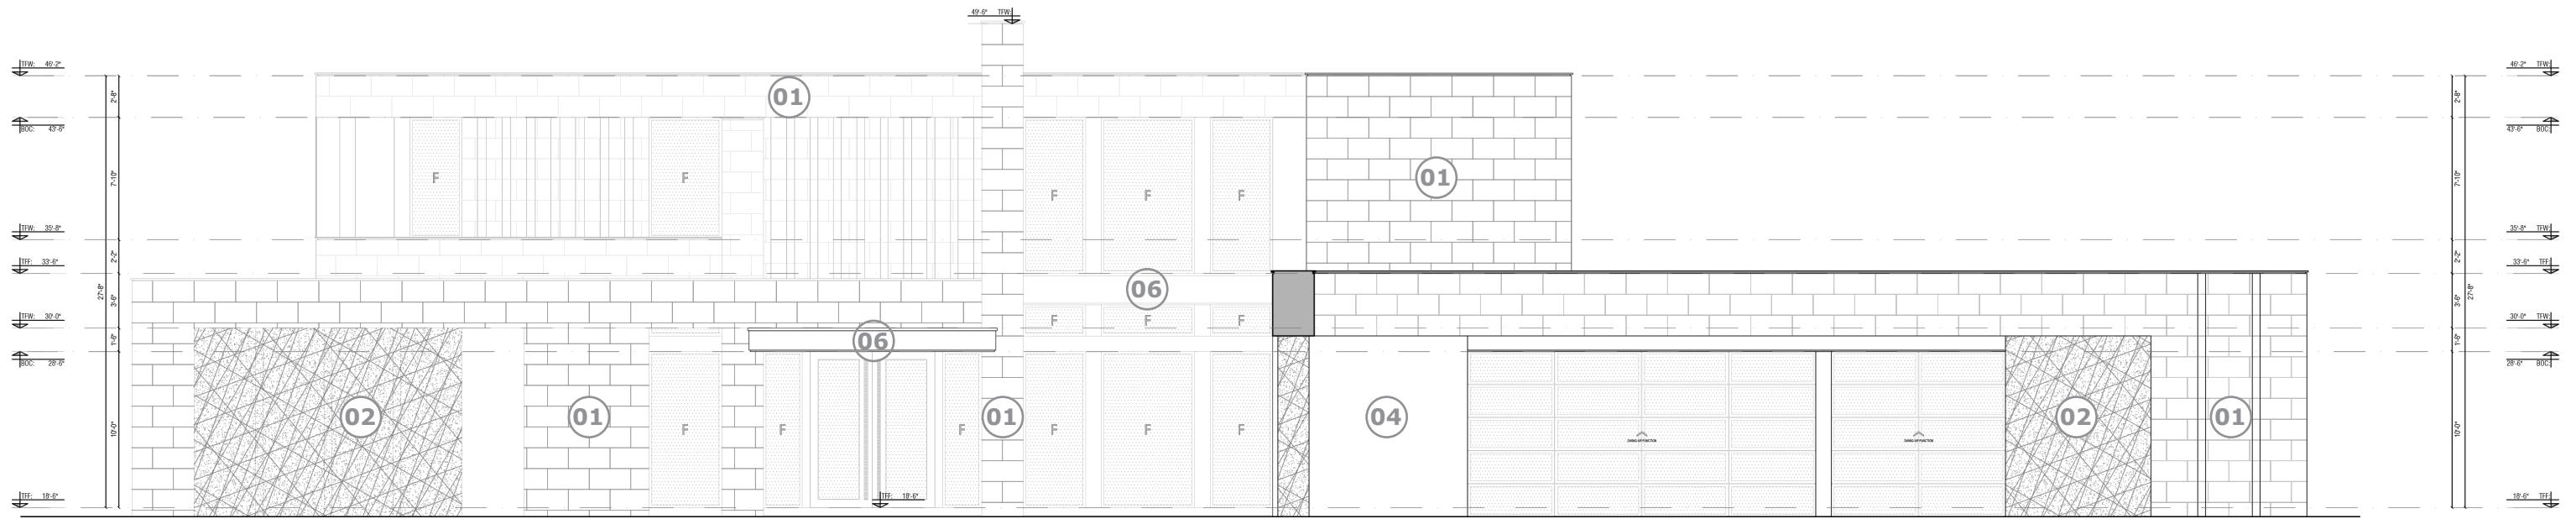

FRONT VIEW
NO SCALE