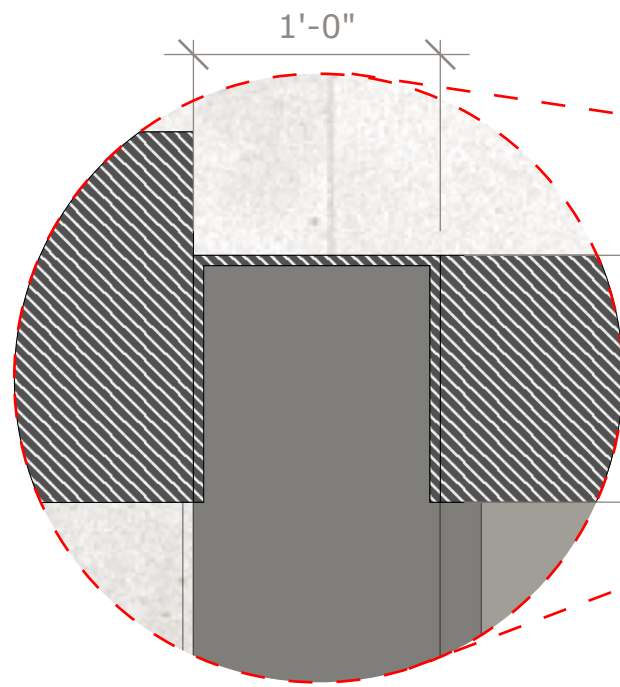

06
ALUMINIUM PANEL
COLOR: DARK BRONZE

DETAIL 02
ARCHITECTURAL PROJECT
NO SCALE

SECTION 02
ARCHITECTURAL PROJECT
NO SCALE

01
LIMESTONE
DOLCE VITA
FINISH: MATTE

DESPIECE INTERCALADO
A CENTRO DE PIEZAS
DE: 60cm x 40cm