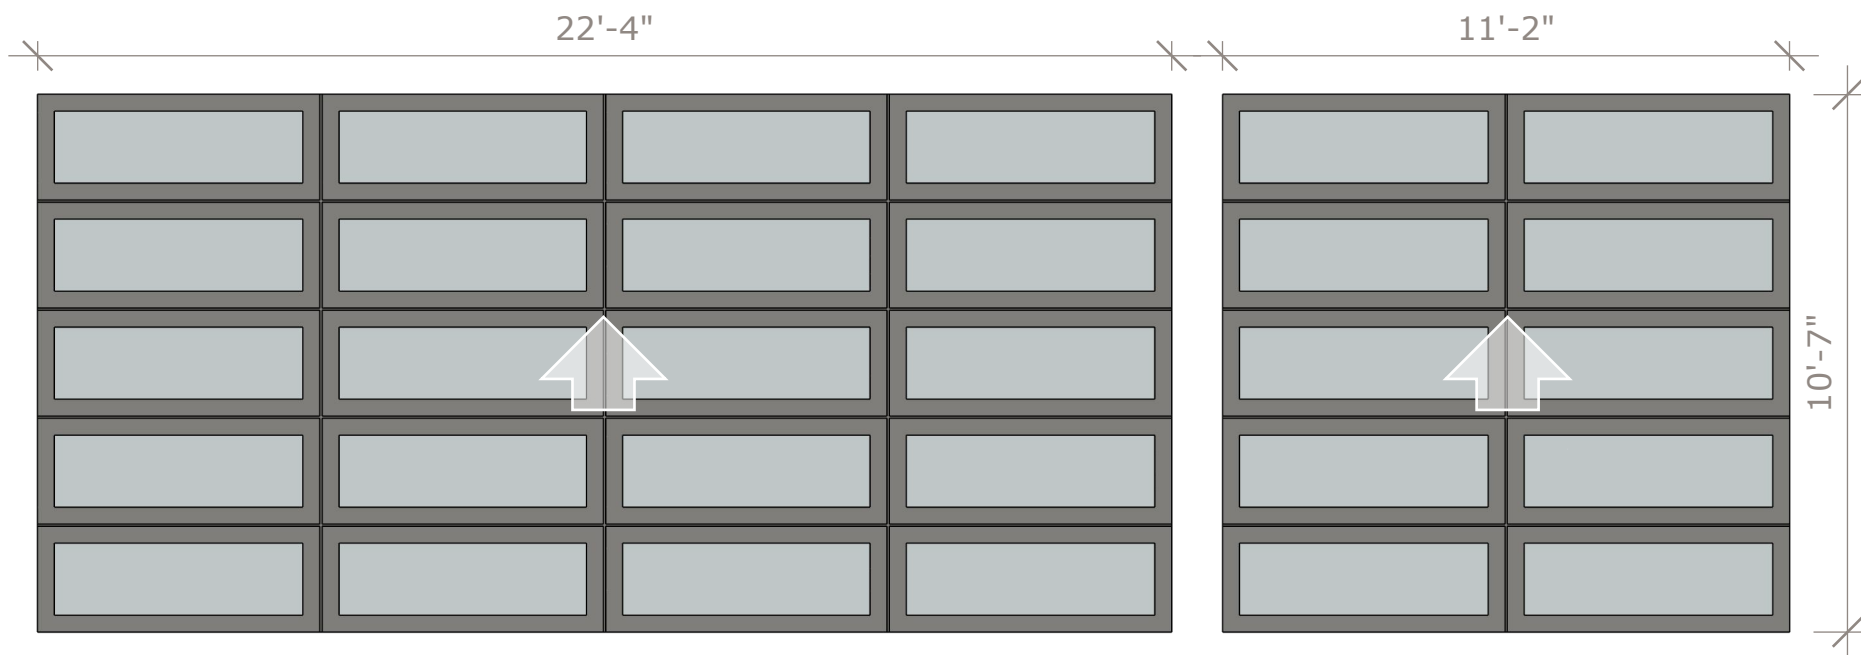

06
ALUMINIUM PANEL
COLOR: DARK BRONZE

OPENING | 04
ARCHITECTURAL PROJECT
NO SCALE

DETAIL 03
ARCHITECTURAL PROJECT
NO SCALE

PERSPECTIVE 01
ARCHITECTURAL PROJECT
NO SCALE

ELEVATION 02
ARCHITECTURAL PROJECT
NO SCALE