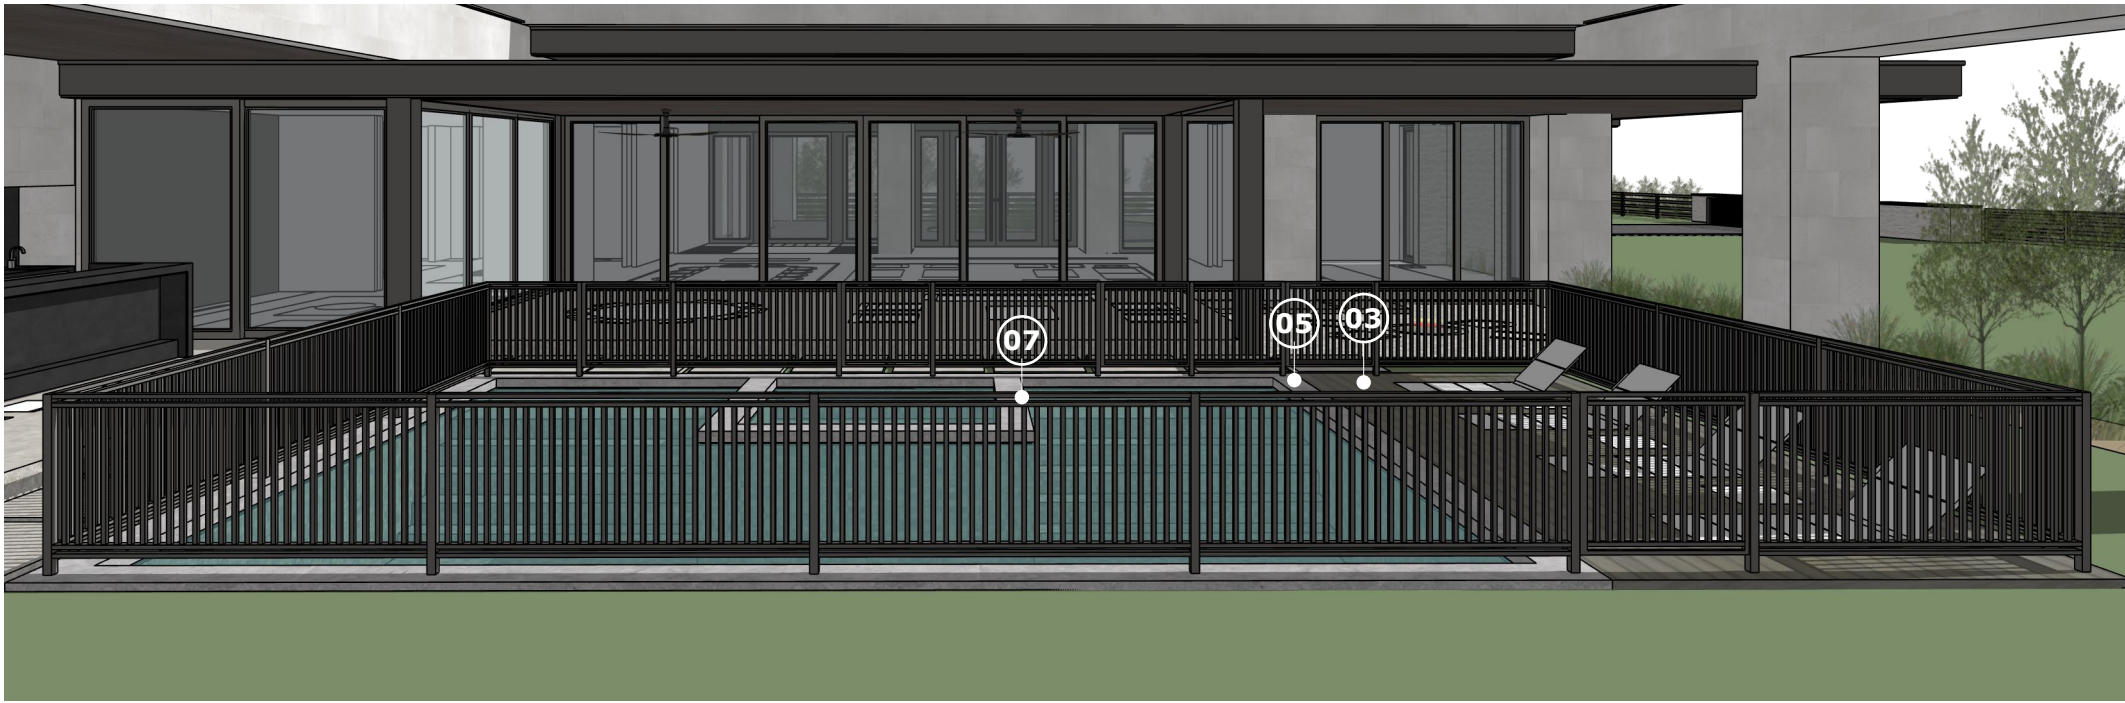

PERSPECTIVE | 02
ARCHITECTURAL PROJECT
NO SCALE