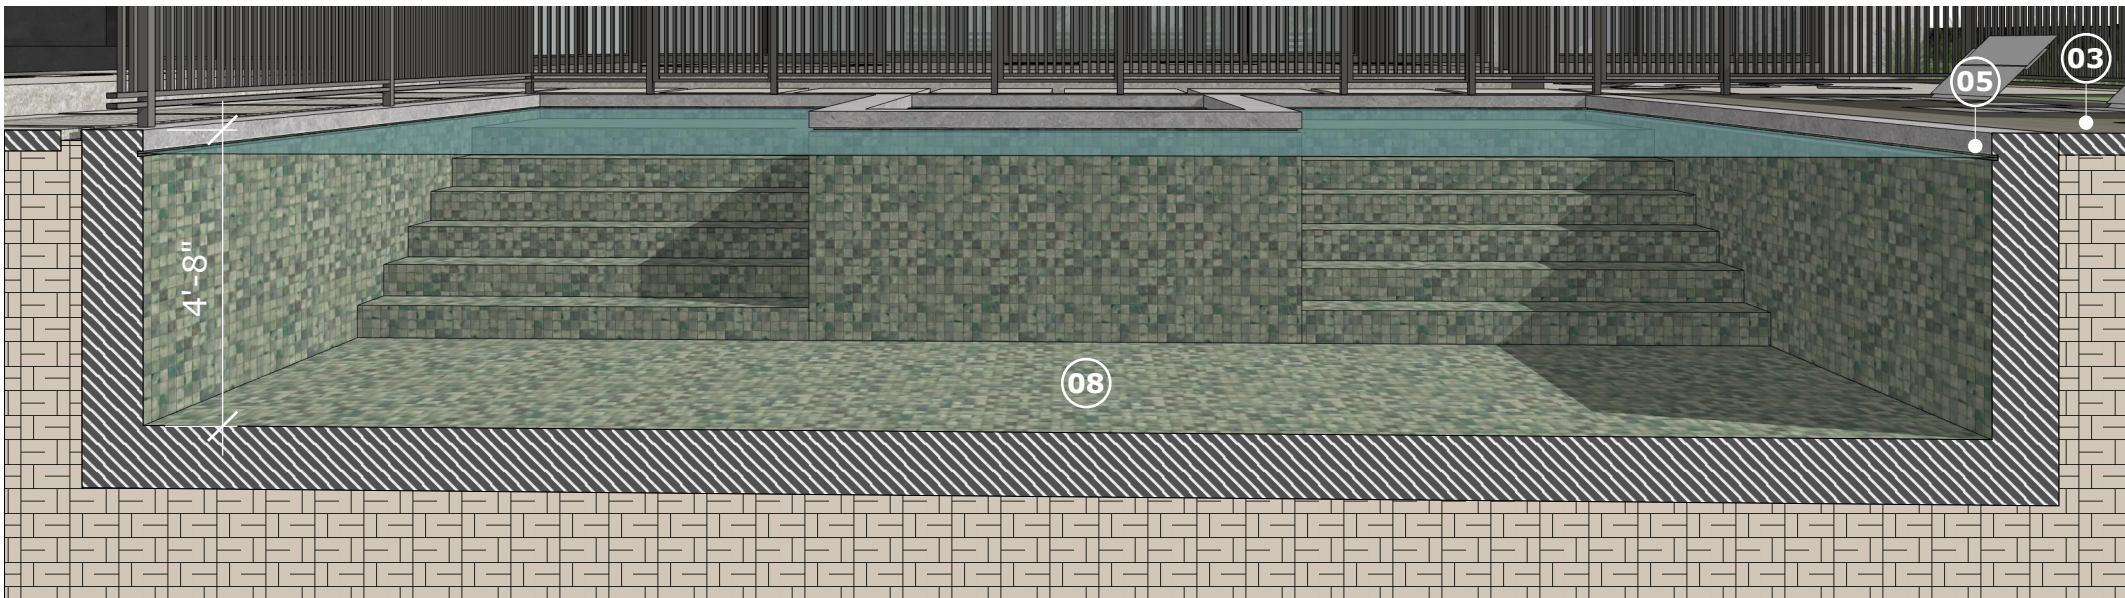

03
SYNTHETIC WOOD NEWTECHWOOD
COLOR: IPE

05
PORCELAIN TILE SENSI
COLOR: SAND IVORY
FINISH: MATTE

06
ALUMINIUM PANEL
COLOR: DARK BRONZE

PERSPECTIVE | 02
ARCHITECTURAL PROJECT
NO SCALE

LAYOUT | 01
ARCHITECTURAL PROJECT
NO SCALE