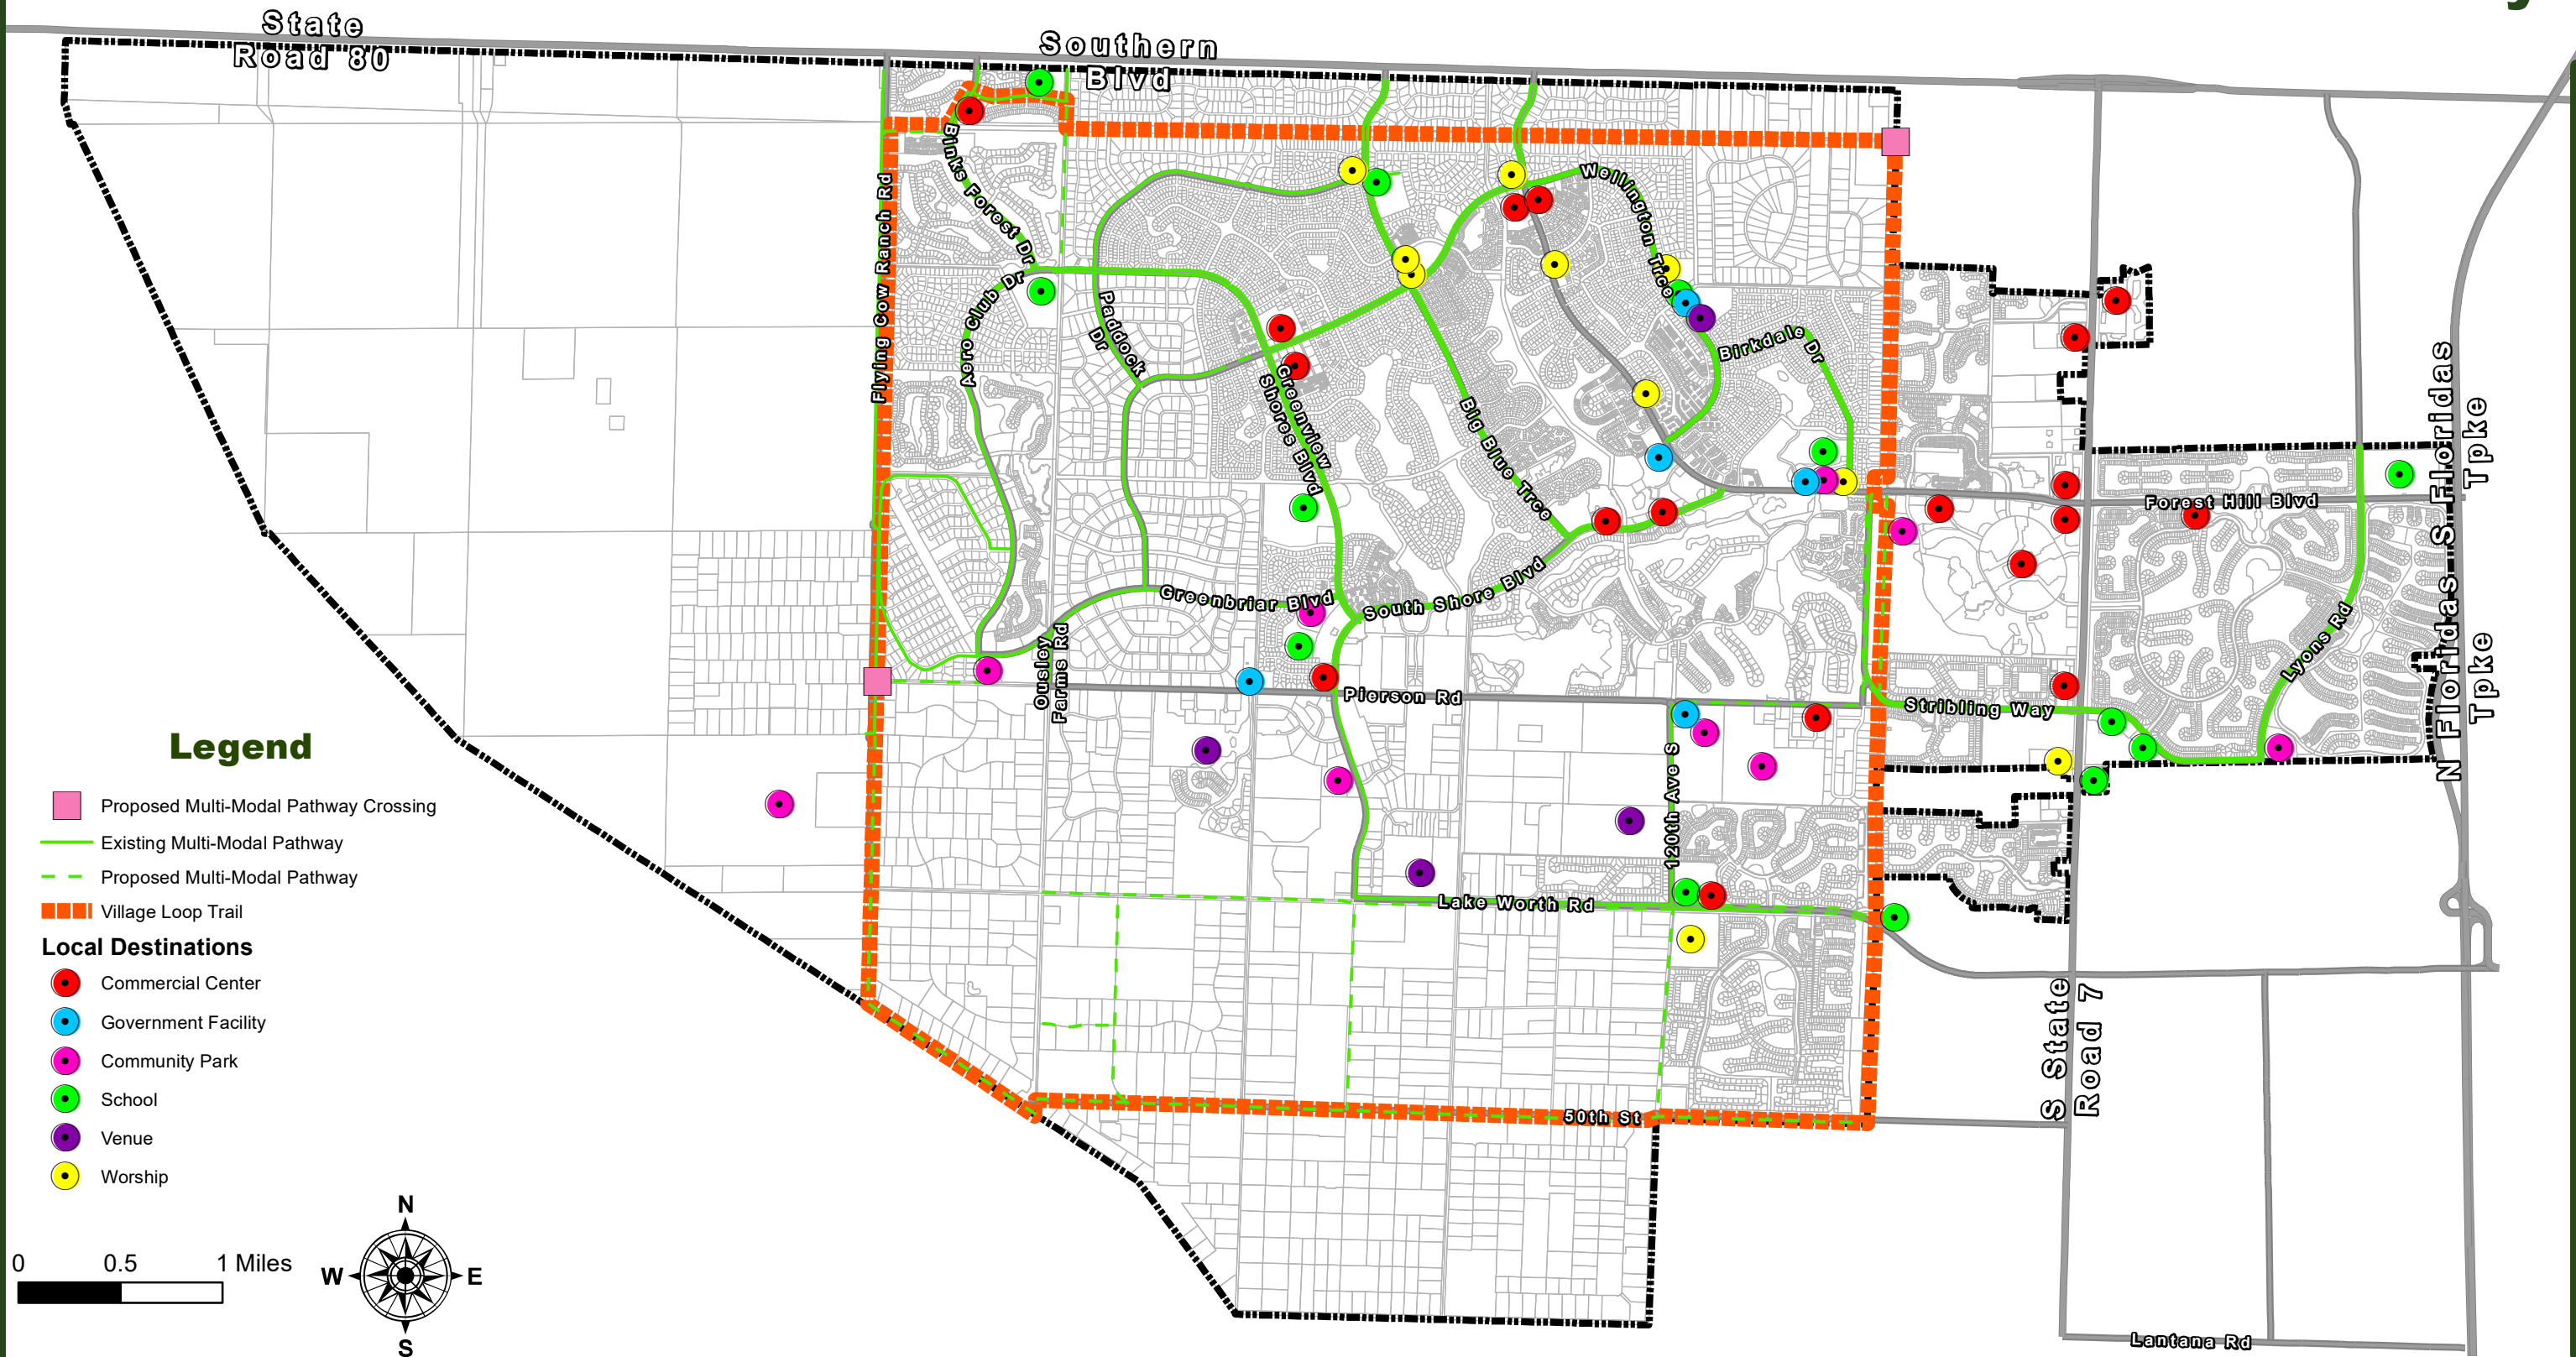

Multi-Modal Pathways

Legend

- Proposed Multi-Modal Pathway Crossing
- Existing Multi-Modal Pathway
- - - Proposed Multi-Modal Pathway
- - - Village Loop Trail

Local Destinations

- Commercial Center
- Government Facility
- Community Park
- School
- Venue
- Worship

0 0.5 1 Miles

Goals, Objectives, & Policies (M-6)