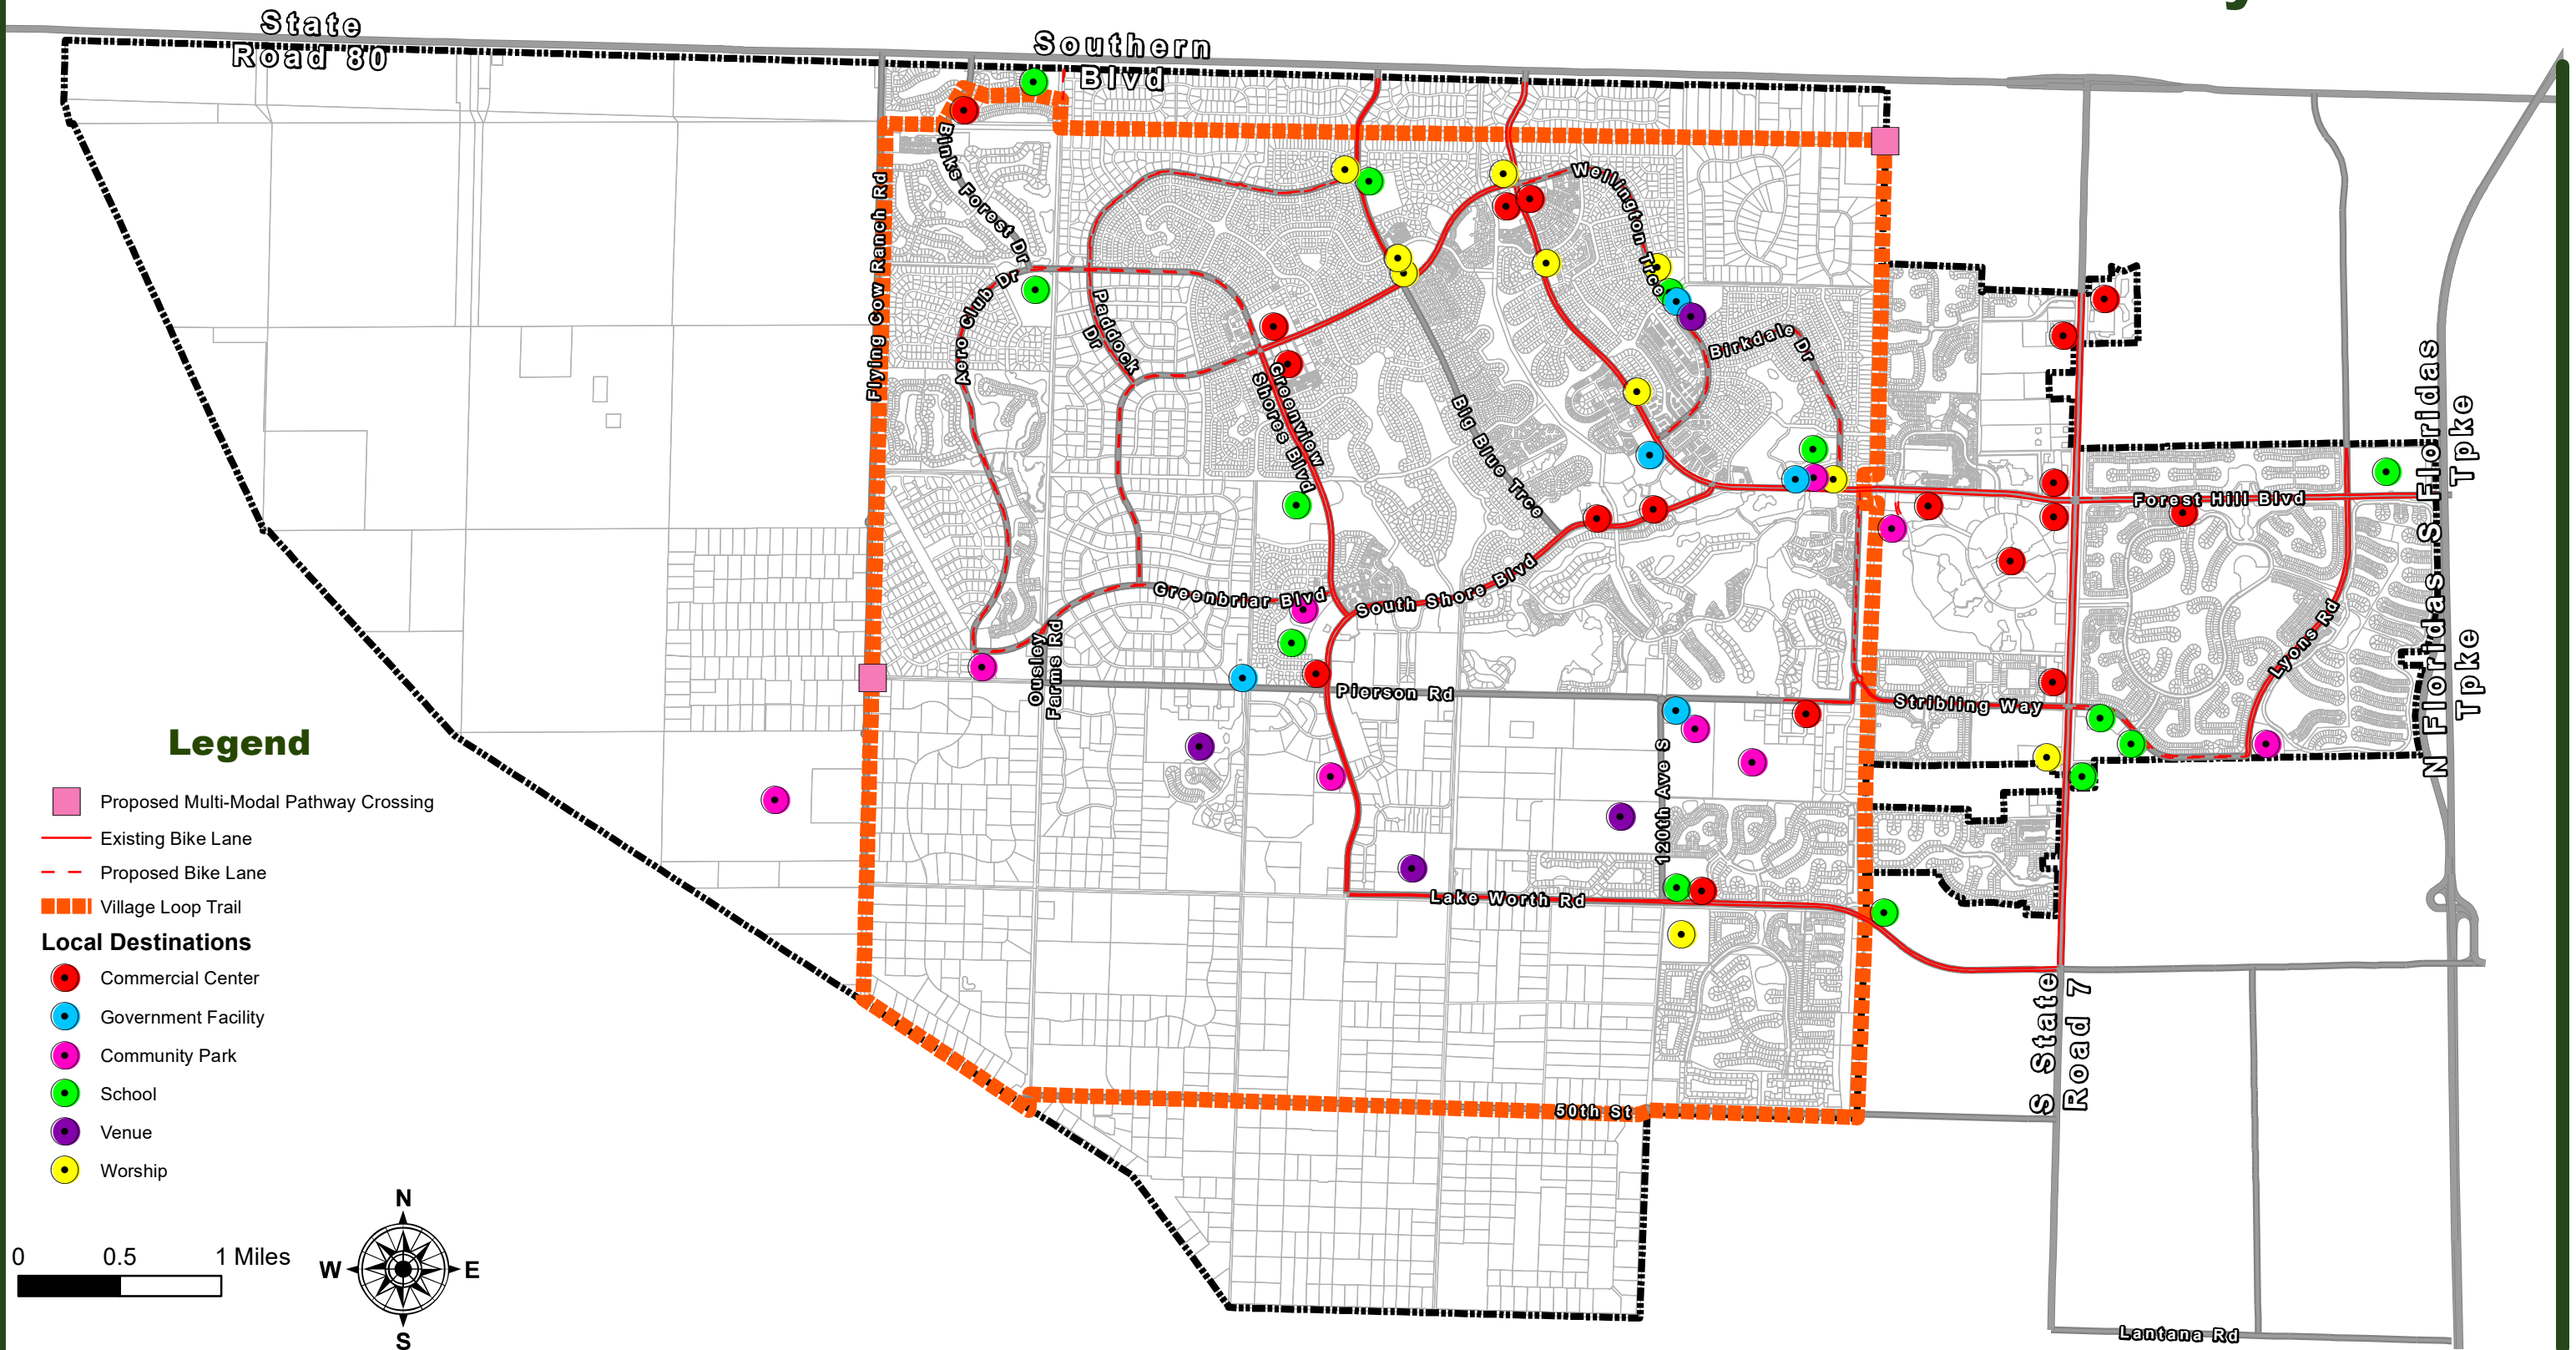

Exhibit F - Proposed Bicycle Lanes Map

Wellington Comprehensive Plan 2023

Mobility Element

Bicycle Lanes

0 0.5 1 Miles

Goals, Objectives, & Policies (M-7)

Wellington Planning & Zoning • 12300 Forest Hill Blvd • Wellington, FL 33414
• 561.791.4000 • www.wellingtonfl.gov