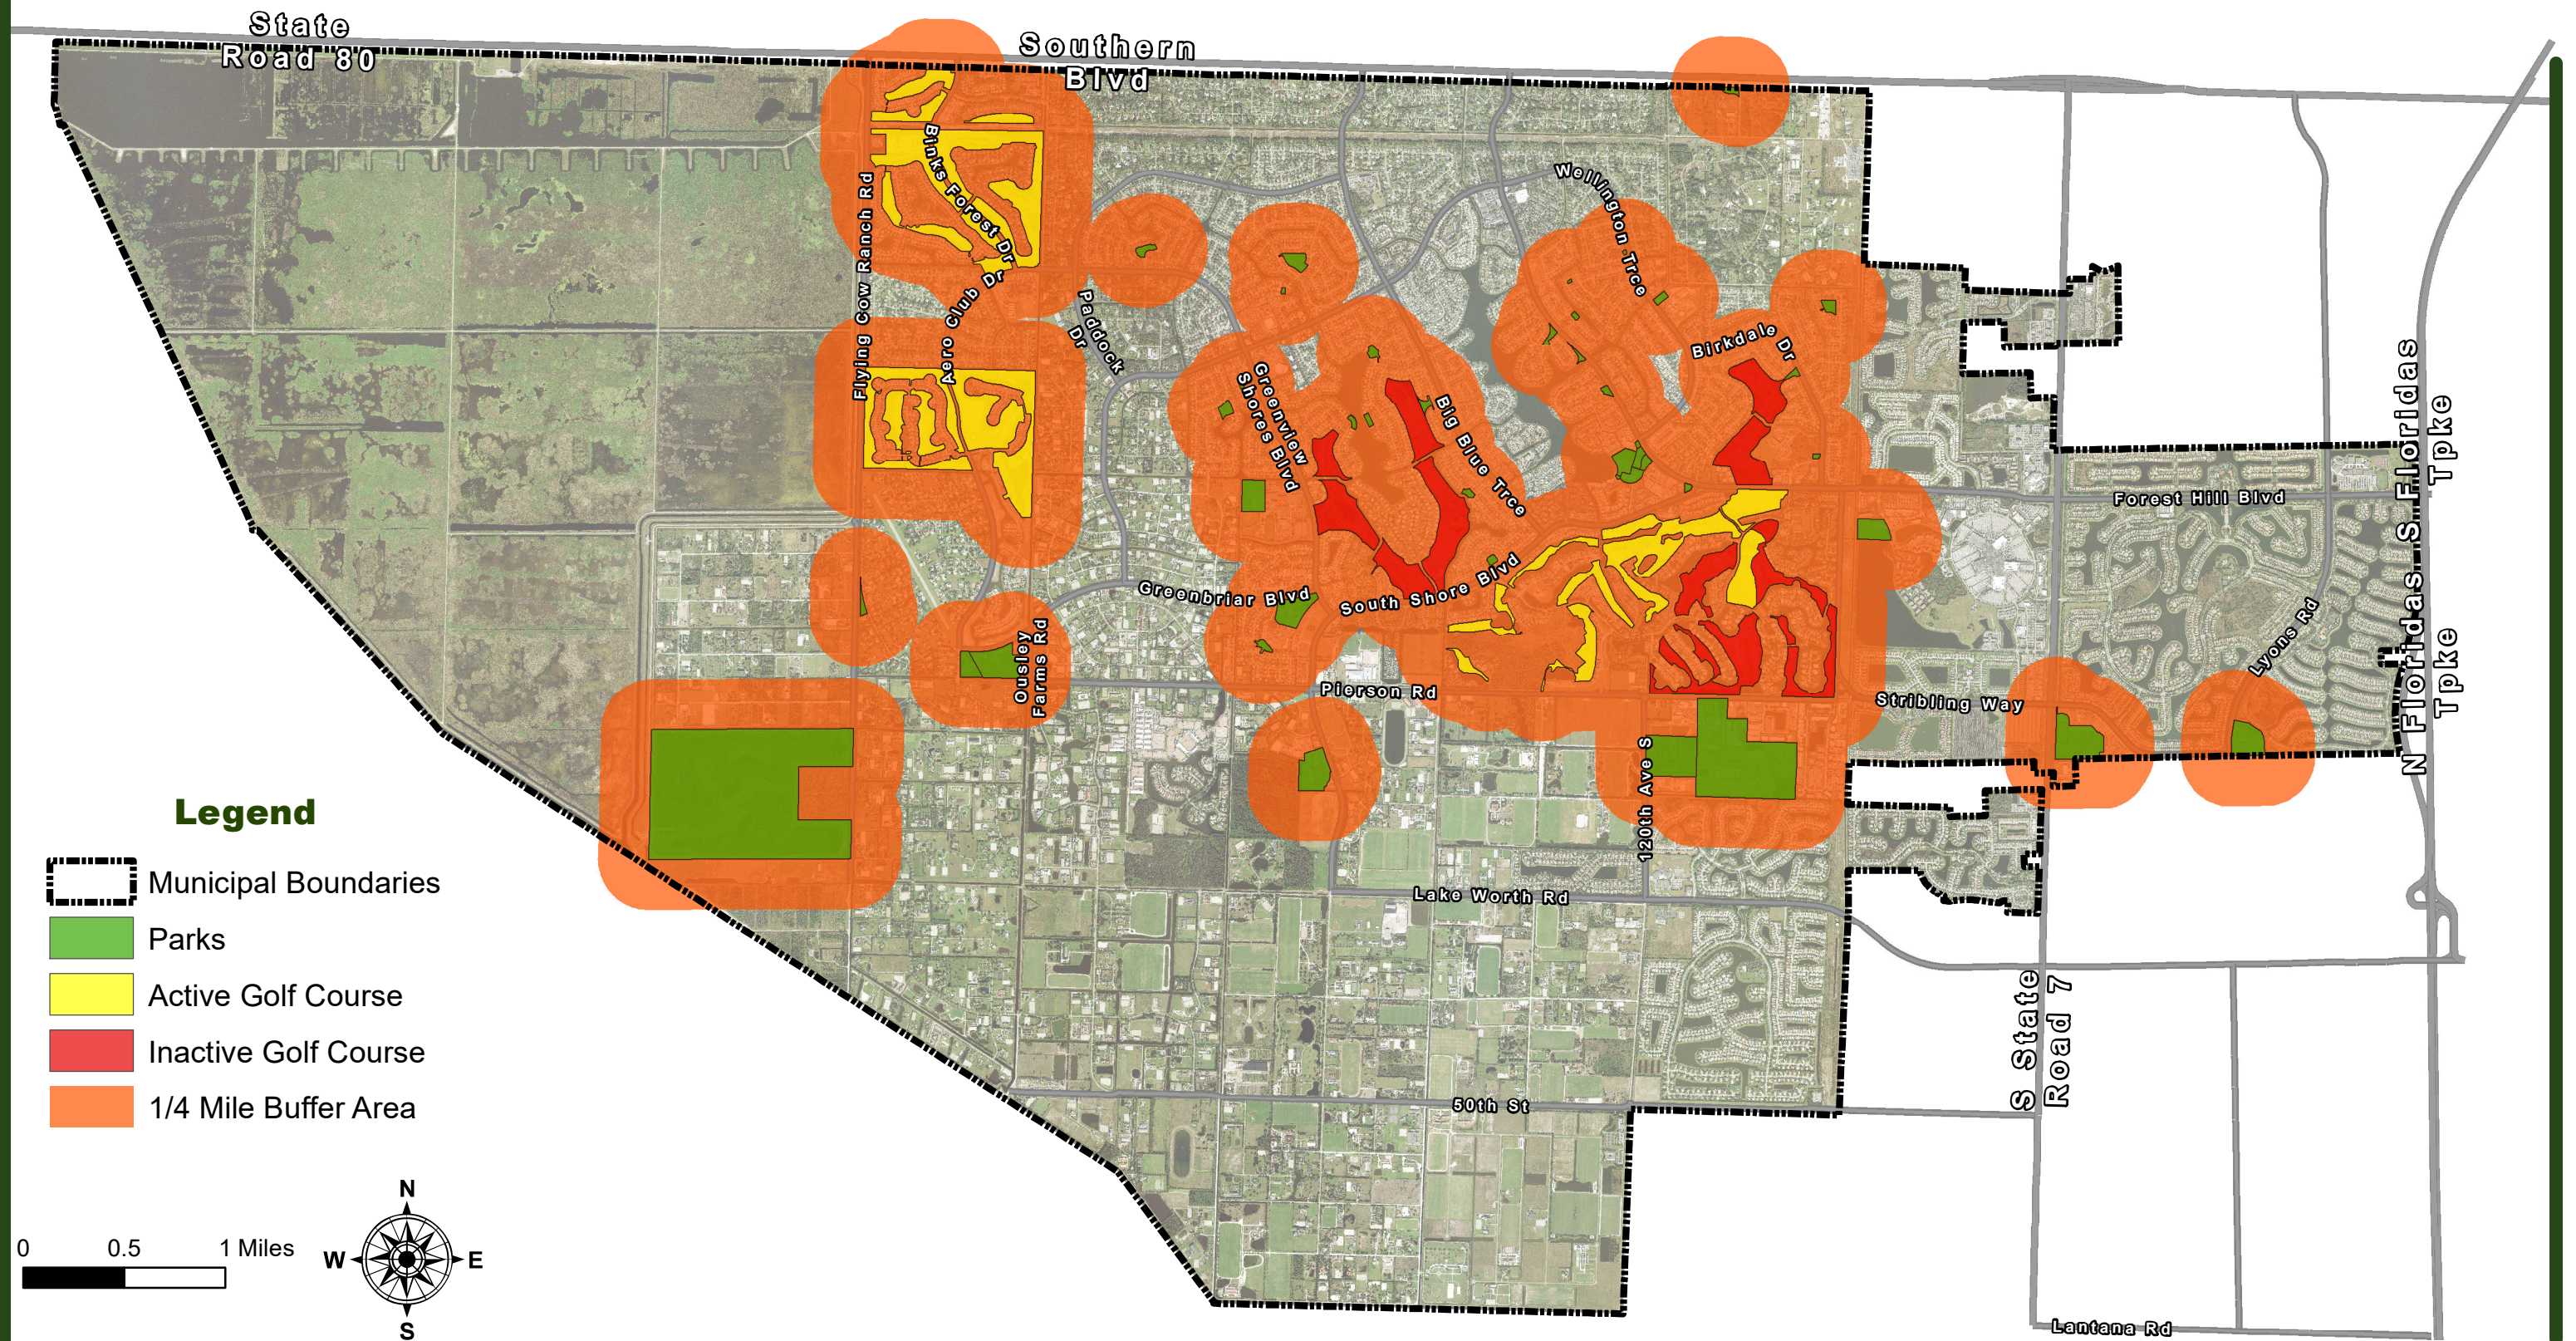

Wellington Comprehensive Plan 2021

Parks and Recreation Element

Parks & Recreation Facilities

Parks, Preserves & Memorials

Legend

Municipal Boundaries

Parks, Preserves, and Memorials

Type

- Community Park
- Neighborhood Park
- Memorial
- Preserve

0 0.5 1 Miles