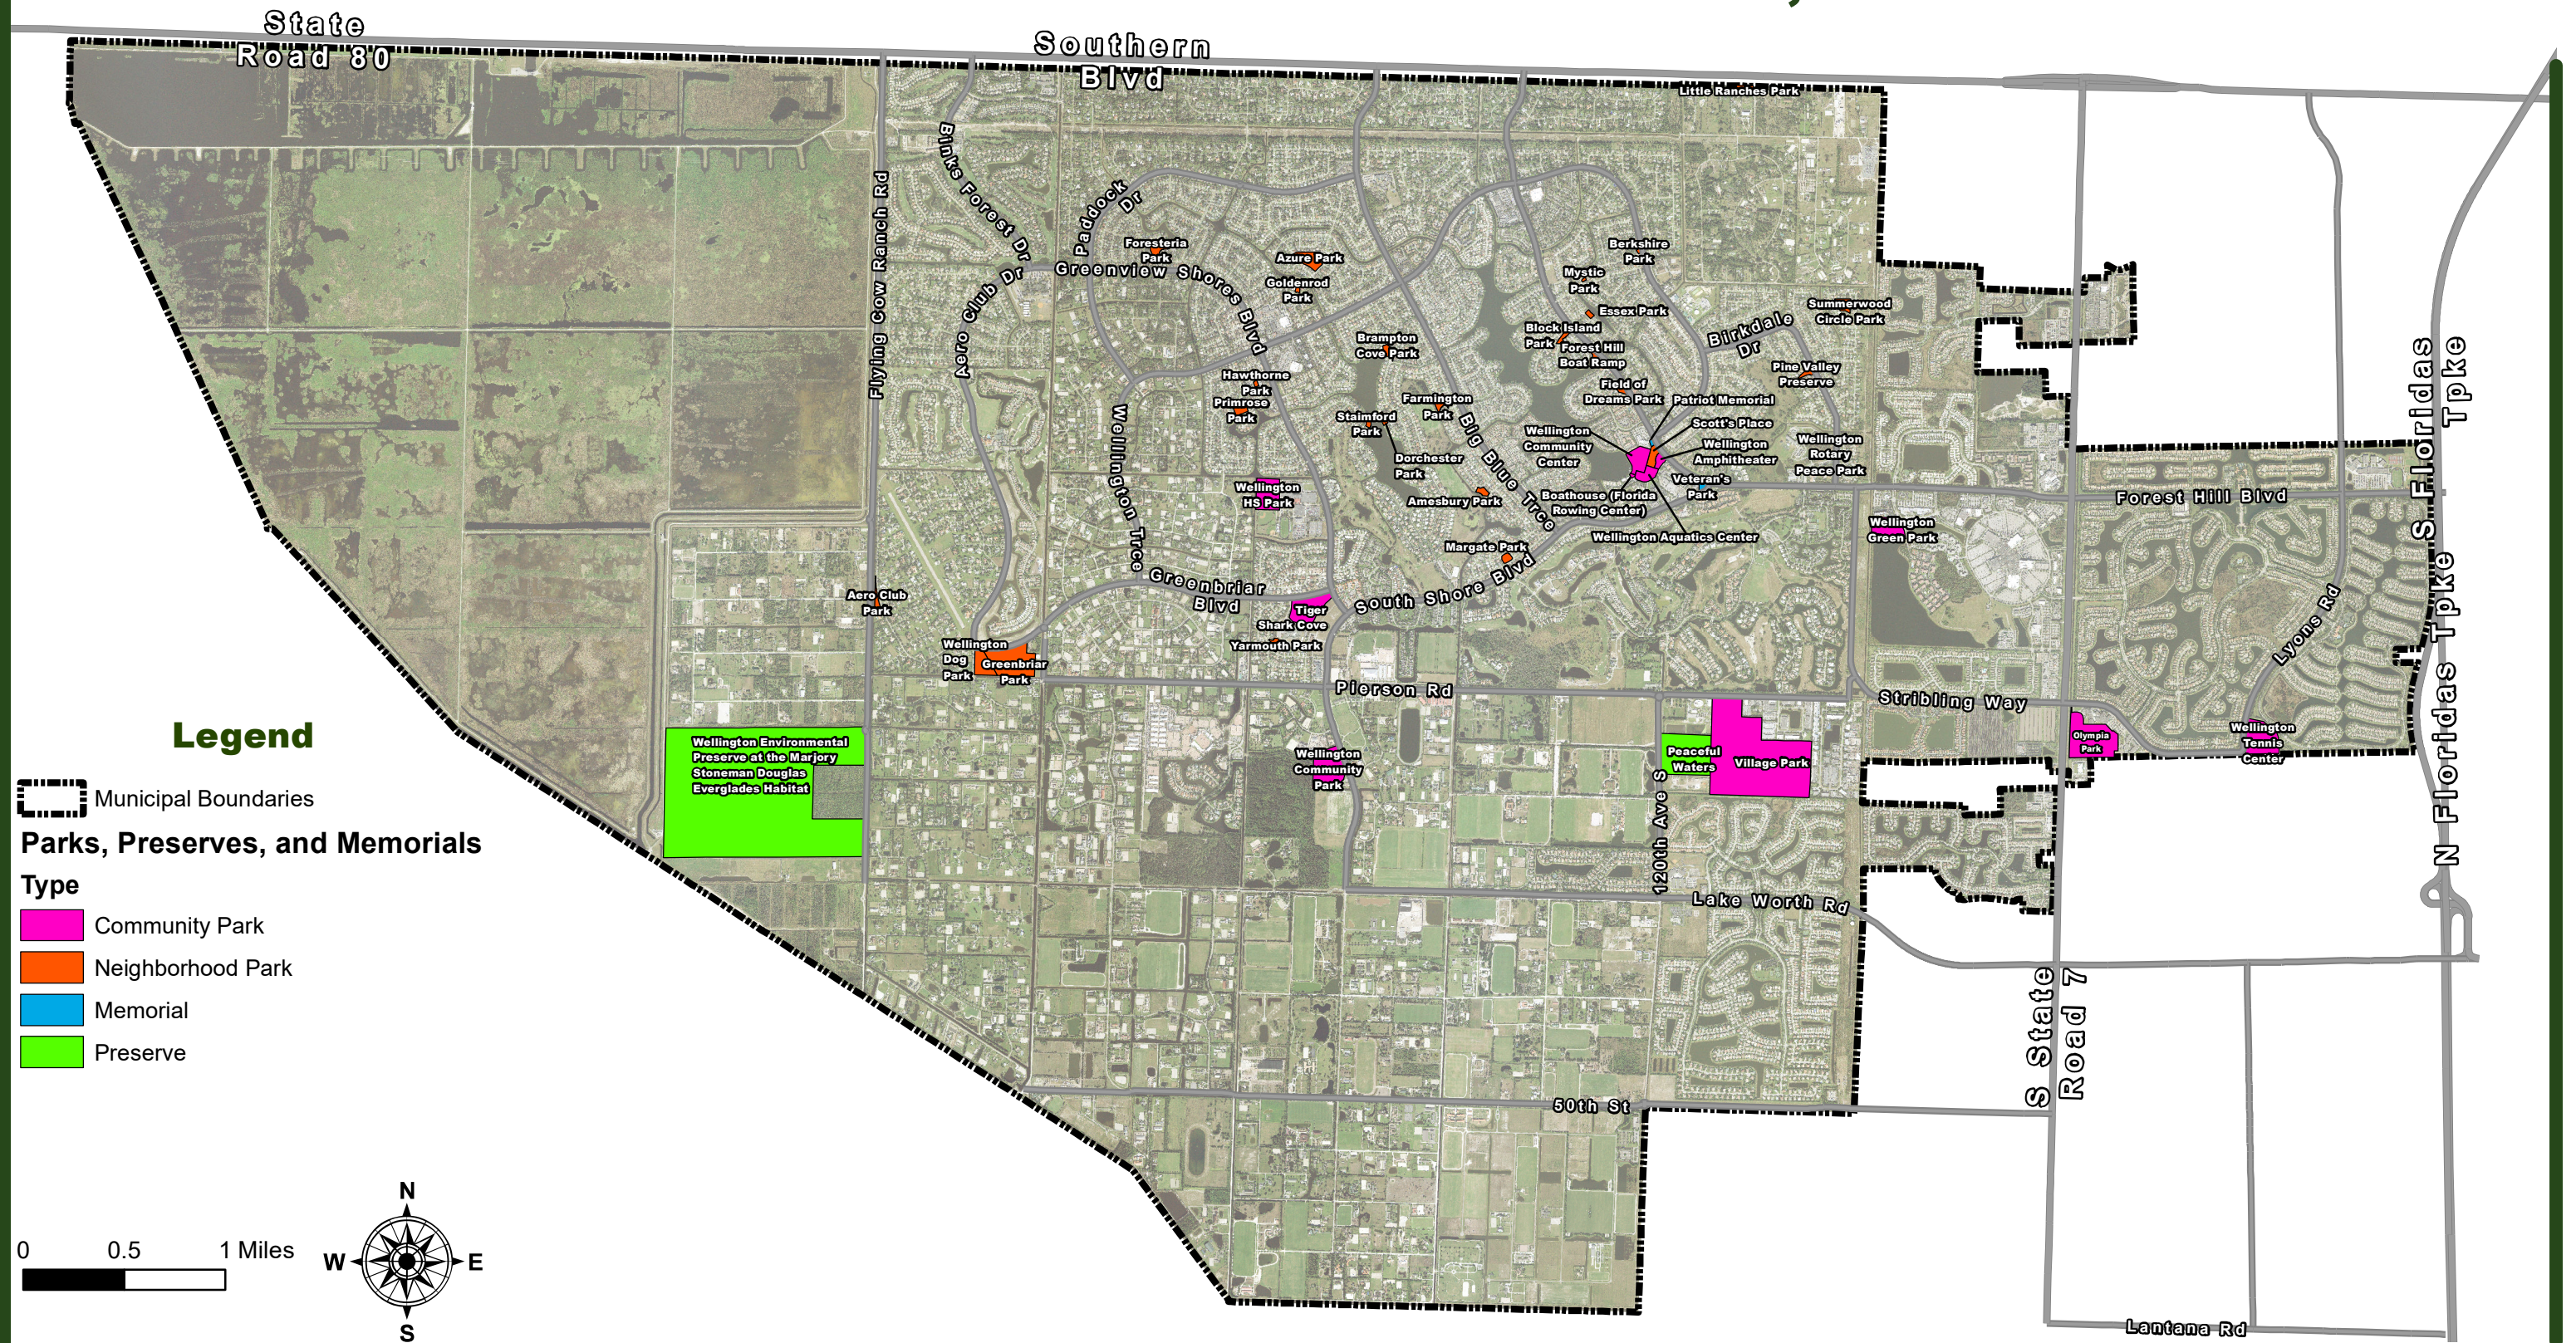

Wellington Comprehensive Plan 2021

Parks and Recreation Element

Parks & Recreation Facilities

Parks, Preserves & Memorials

Legend

Municipal Boundaries

Parks, Preserves, and Memorials

Type

- Community Park
- Neighborhood Park
- Memorial
- Preserve

0 0.5 1 Miles