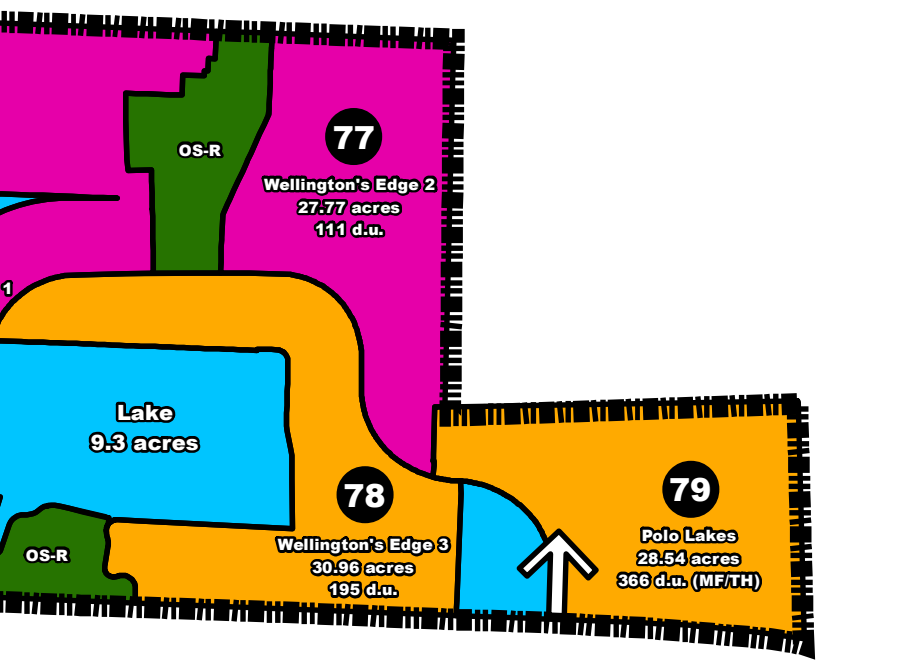

# Wellington PUD Master Plan

Site Tabular Data

Table with 6 columns: Pod Number, Pod Name, Number of Units, Pod Type, Acreage, Density. Lists various pods such as PB Little Ranches East, PBCFR Station 20, Paddock Park No. 1, etc.

Table with 6 columns: Pod Number, Pod Name, Number of Units, Pod Type, Acreage, Density. Lists various pods such as 32C Hanover East, 32D Park Place, 32E Coventry Green, etc.

Table with 3 columns: Date, Resolution No. / Petition No., Notes. Header: Revisions.