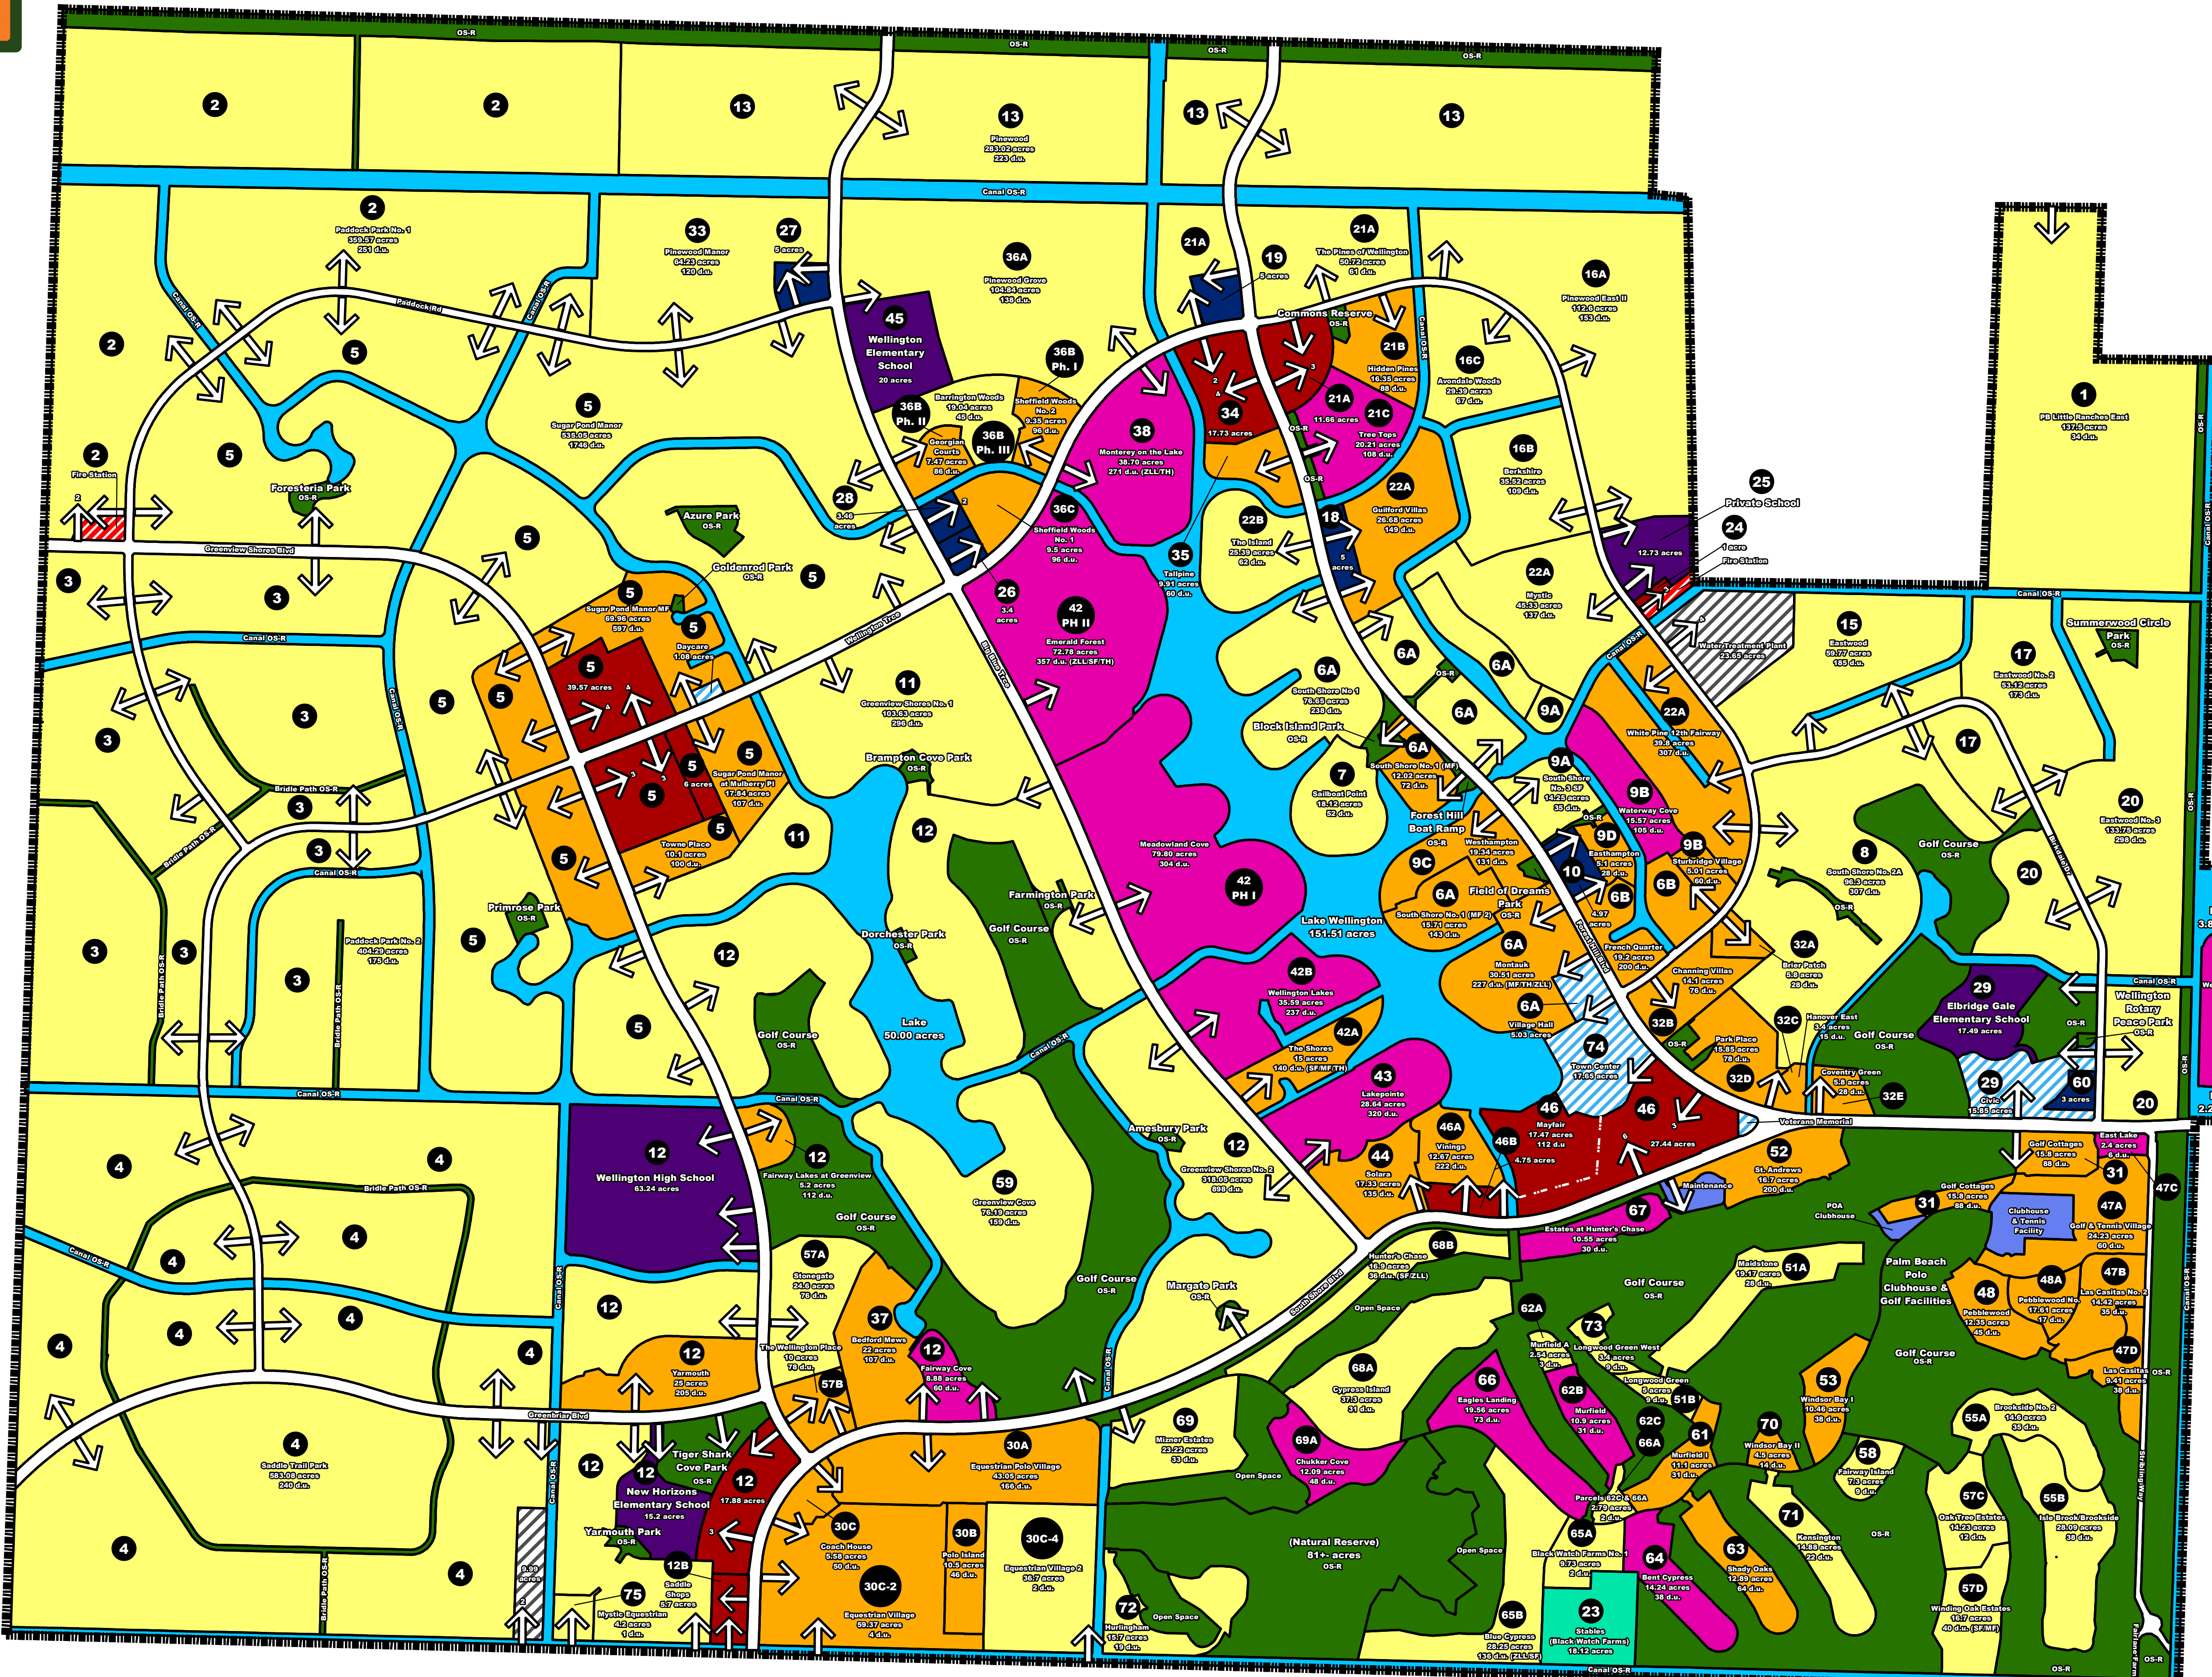

# Wellington PUD Master Plan

Site Tabular Data

Table with 6 columns: Pod Number, Pod Name, Number of Units, Pod Type, Acreage, Density. Lists various pods such as PB Little Ranches East, PBCFR Station 20, Paddock Park No. 1, etc.

Table with 6 columns: Pod Number, Pod Name, Number of Units, Pod Type, Acreage, Density. Lists various pods such as 32C Hanover East, 32D Park Place, 32E Coventry Green, etc.

Table with 3 columns: Date, Resolution No. / Petition No., Notes. Header: Revisions.