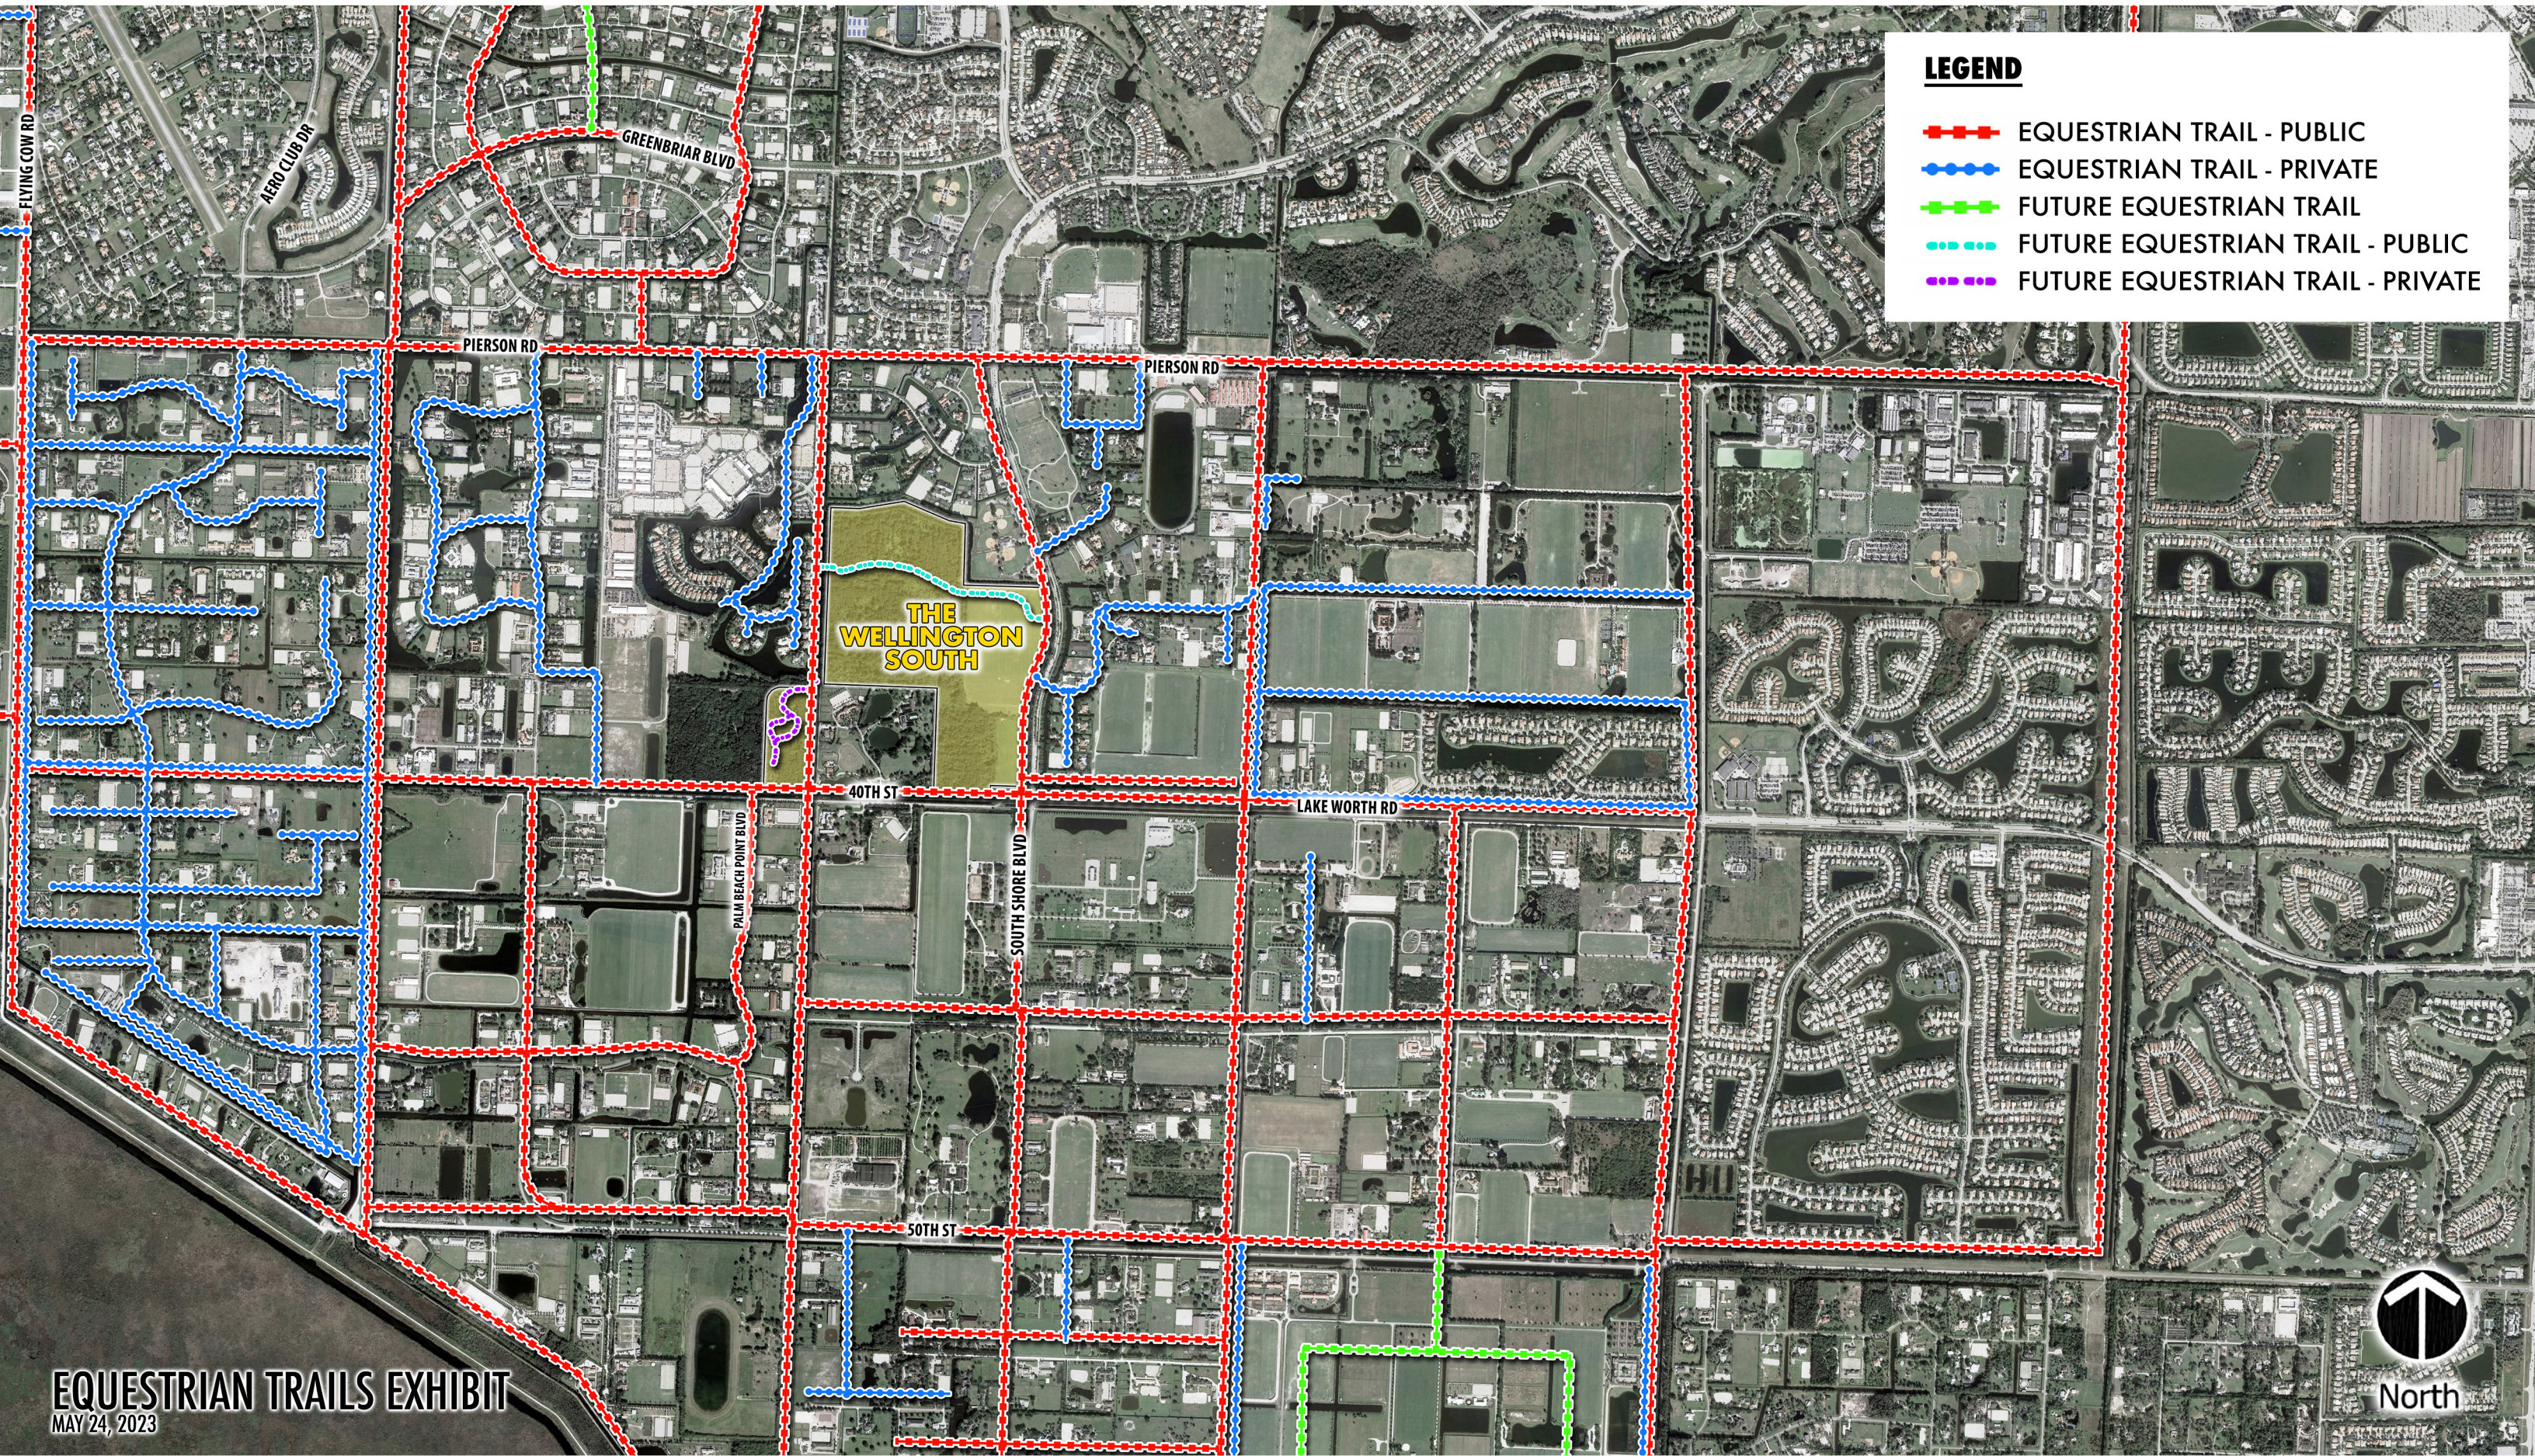

THE WELLINGTON SOUTH

Wellington, Florida

Exhibit H - Bridle Trail Map

LEGEND

- EQUESTRIAN TRAIL - PUBLIC
- EQUESTRIAN TRAIL - PRIVATE
- FUTURE EQUESTRIAN TRAIL
- FUTURE EQUESTRIAN TRAIL - PUBLIC
- FUTURE EQUESTRIAN TRAIL - PRIVATE