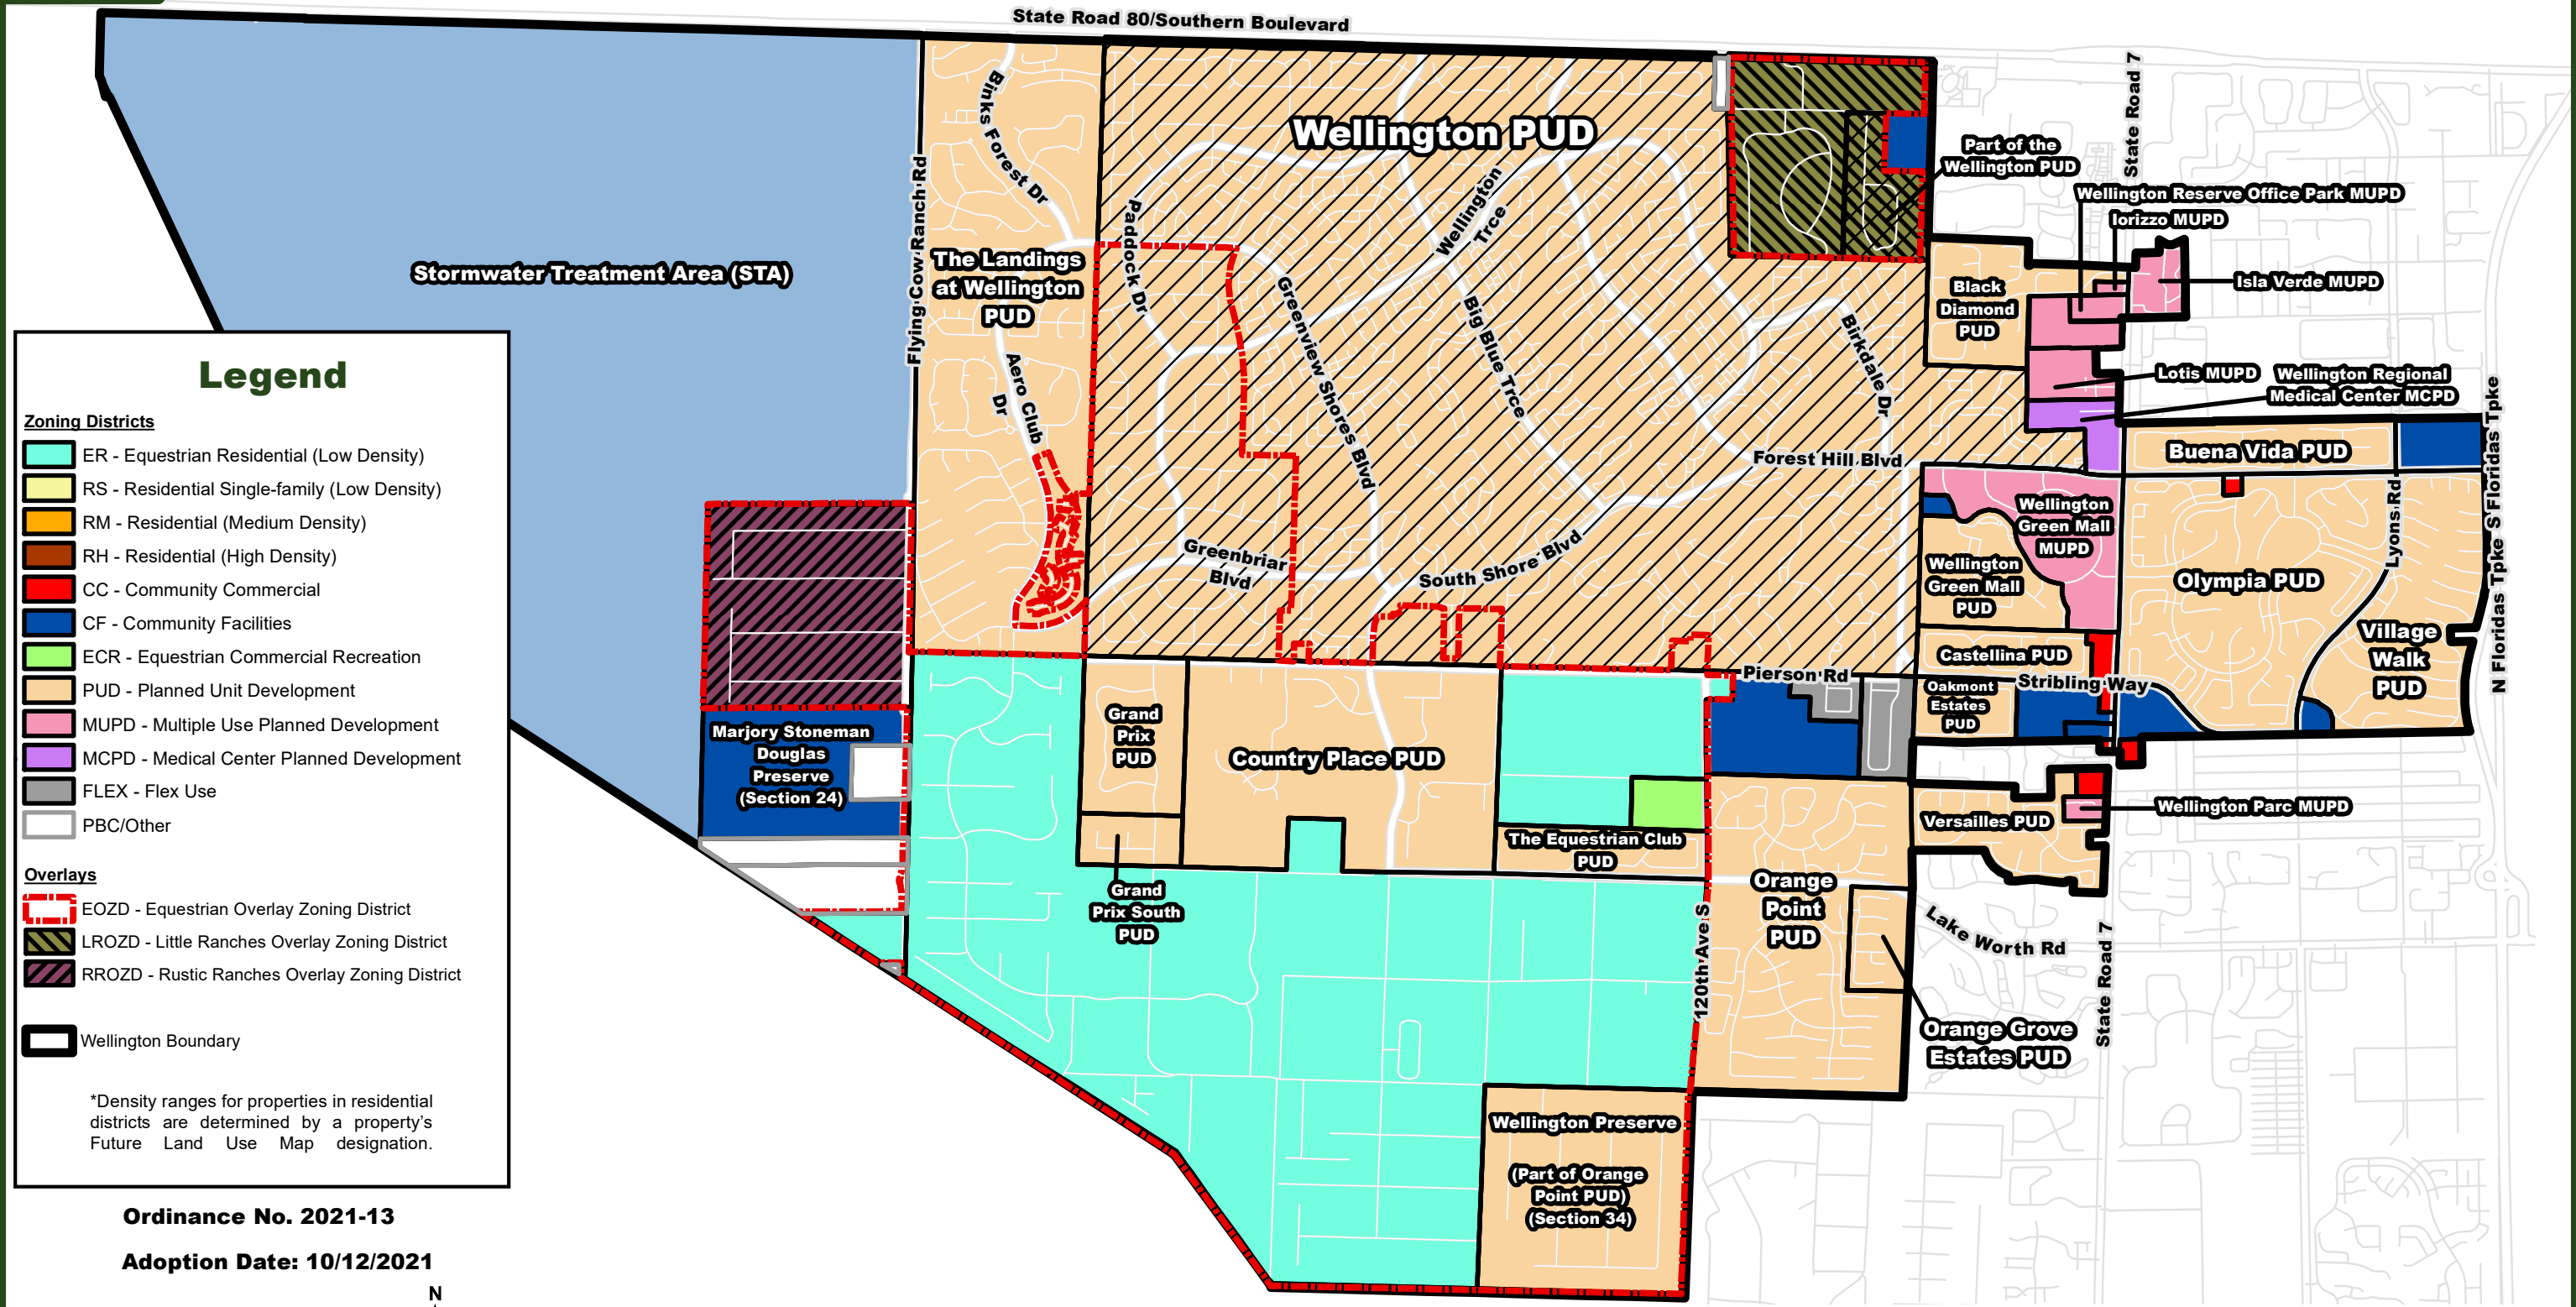

Village of Wellington Official Zoning Map

Legend

Zoning Districts

- ER - Equestrian Residential (Low Density)
- RS - Residential Single-family (Low Density)
- RM - Residential (Medium Density)
- RH - Residential (High Density)
- CC - Community Commercial
- CF - Community Facilities
- ECR - Equestrian Commercial Recreation
- PUD - Planned Unit Development
- MUPD - Multiple Use Planned Development
- MCPD - Medical Center Planned Development
- FLEX - Flex Use
- PBC/Other

Overlays

- EOZD - Equestrian Overlay Zoning District
- LROZD - Little Ranches Overlay Zoning District
- RROZD - Rustic Ranches Overlay Zoning District

Wellington Boundary

*Density ranges for properties in residential districts are determined by a property's Future Land Use Map designation.

Ordinance No. 2021-13

Adoption Date: 10/12/2021