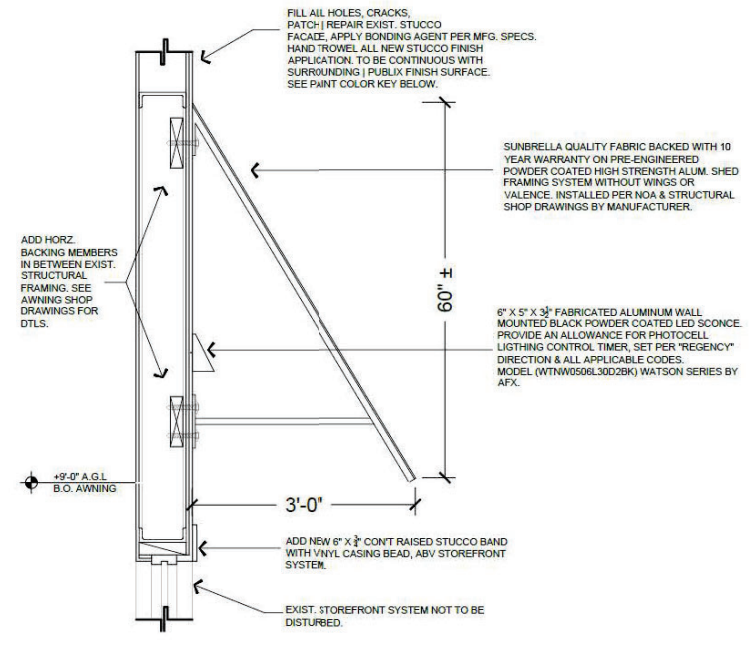

Awning Fabric/Color

SOUTH FACING FACADE ELEVATION
SCALE: 1/16" = 10"

FLUSH-MOUNT CHANNEL LETTERS (LED) DTLs
SCALE: N.T.S.

WAINSCOT REPAIR DETAIL
SCALE: N.T.S.

TYP. SHED TYPE AWNING WITHOUT WINGS OR VALENCE
SCALE: 1/2" = 10"