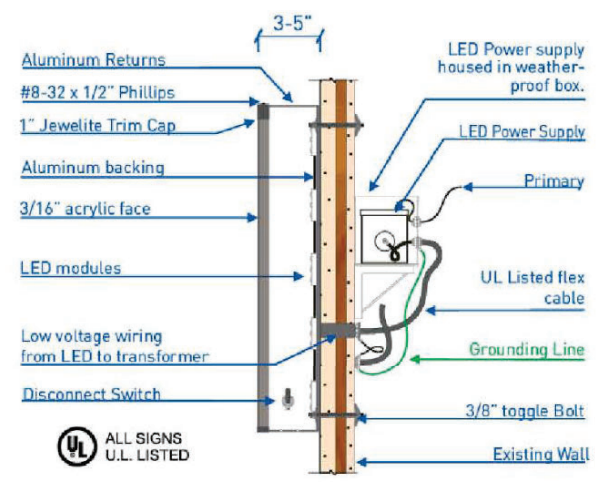

Awning Fabric/Color

SOUTH FACING FACADE ELEVATION
SCALE: 1/16" = 10"

FLUSH-MOUNT CHANNEL LETTERS (LED) DTLs
SCALE: N.T.S.

WAINSCOT REPAIR DETAIL
SCALE: N.T.S.

TYP. SHED TYPE AWNING WITHOUT WINGS OR VALENCE
SCALE: 1/2" = 10"