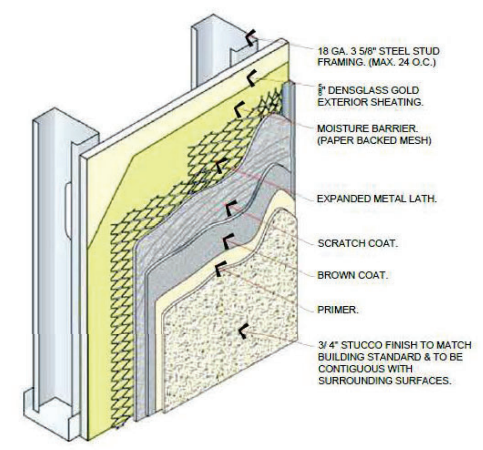

WAINSCOT REPAIR DETAIL
SCALE: N.T.S.