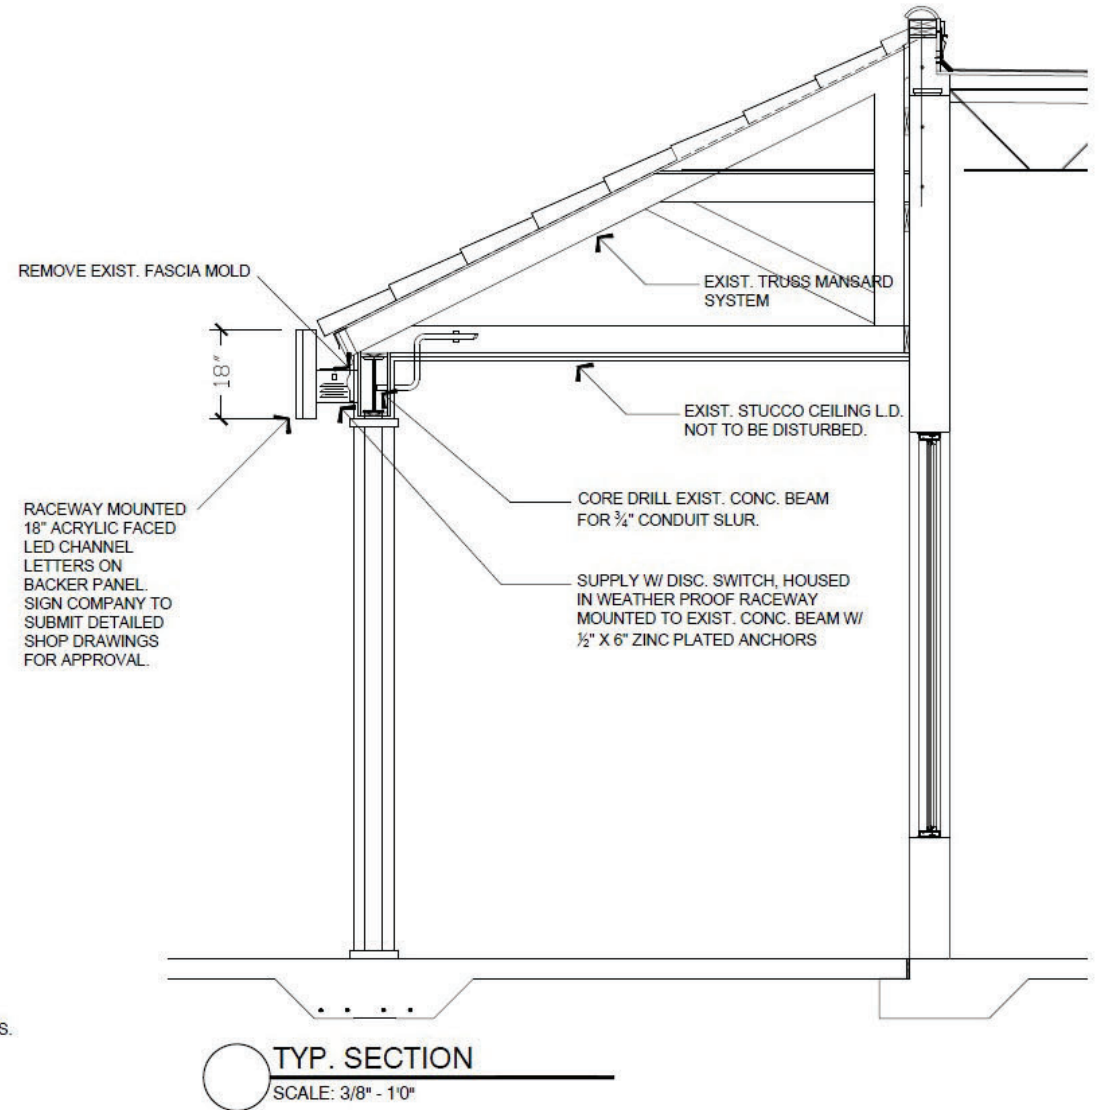

Blustery Sky
SW 9140

Awning Fabric/Color

Sunbrella Marine Blue
4678-0000

PROPOSED RACEWAY MOUNTED 18" ACRYLIC FACED LED CHANNEL LETTERS. MADE UNDER SEPARATE PERMIT. SEE DTL. THIS SHT.

REMOVED EXIST. WD. PLAQUE SIGNAGE WITH NEW CHANNEL LETTER SIGN INSTALL.