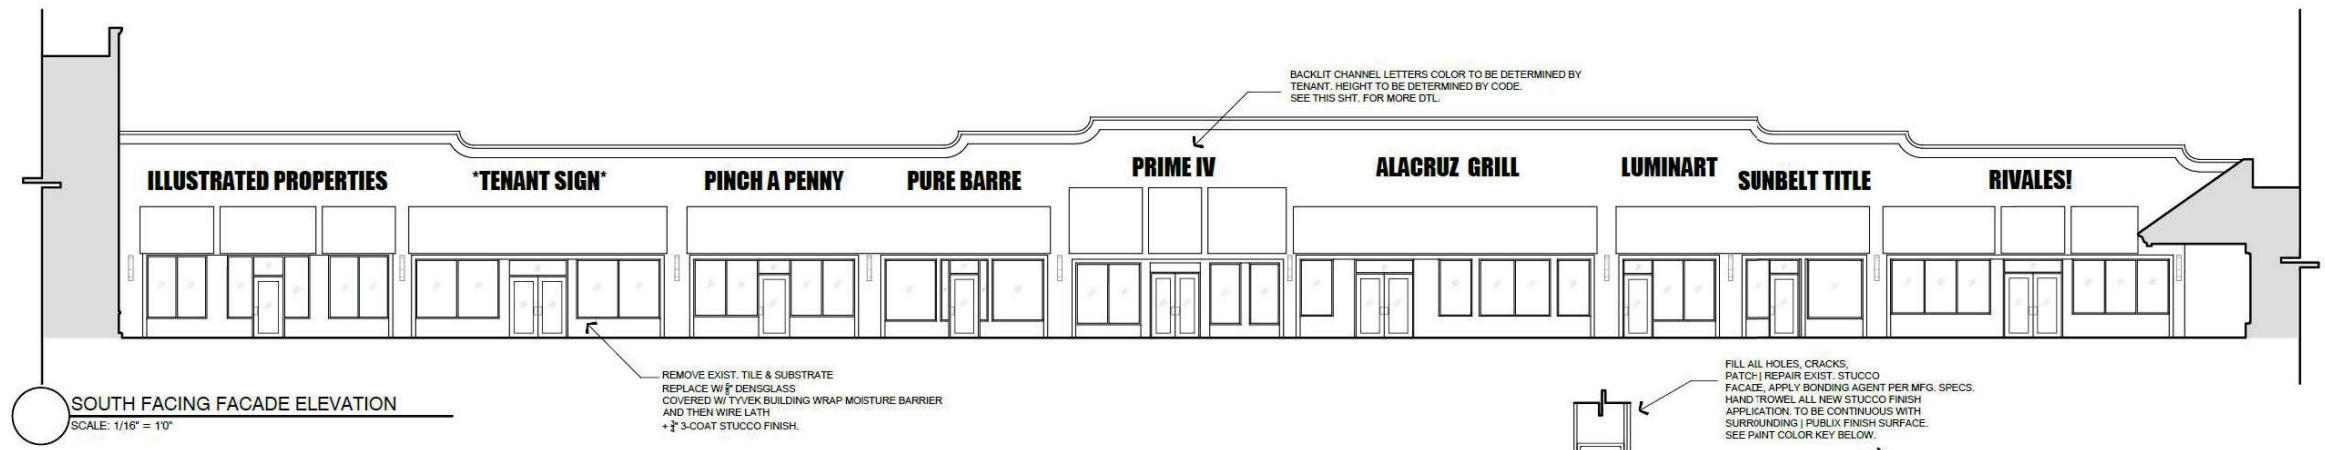

SOUTH FACING FACADE ELEVATION
SCALE: 1/16" = 10"