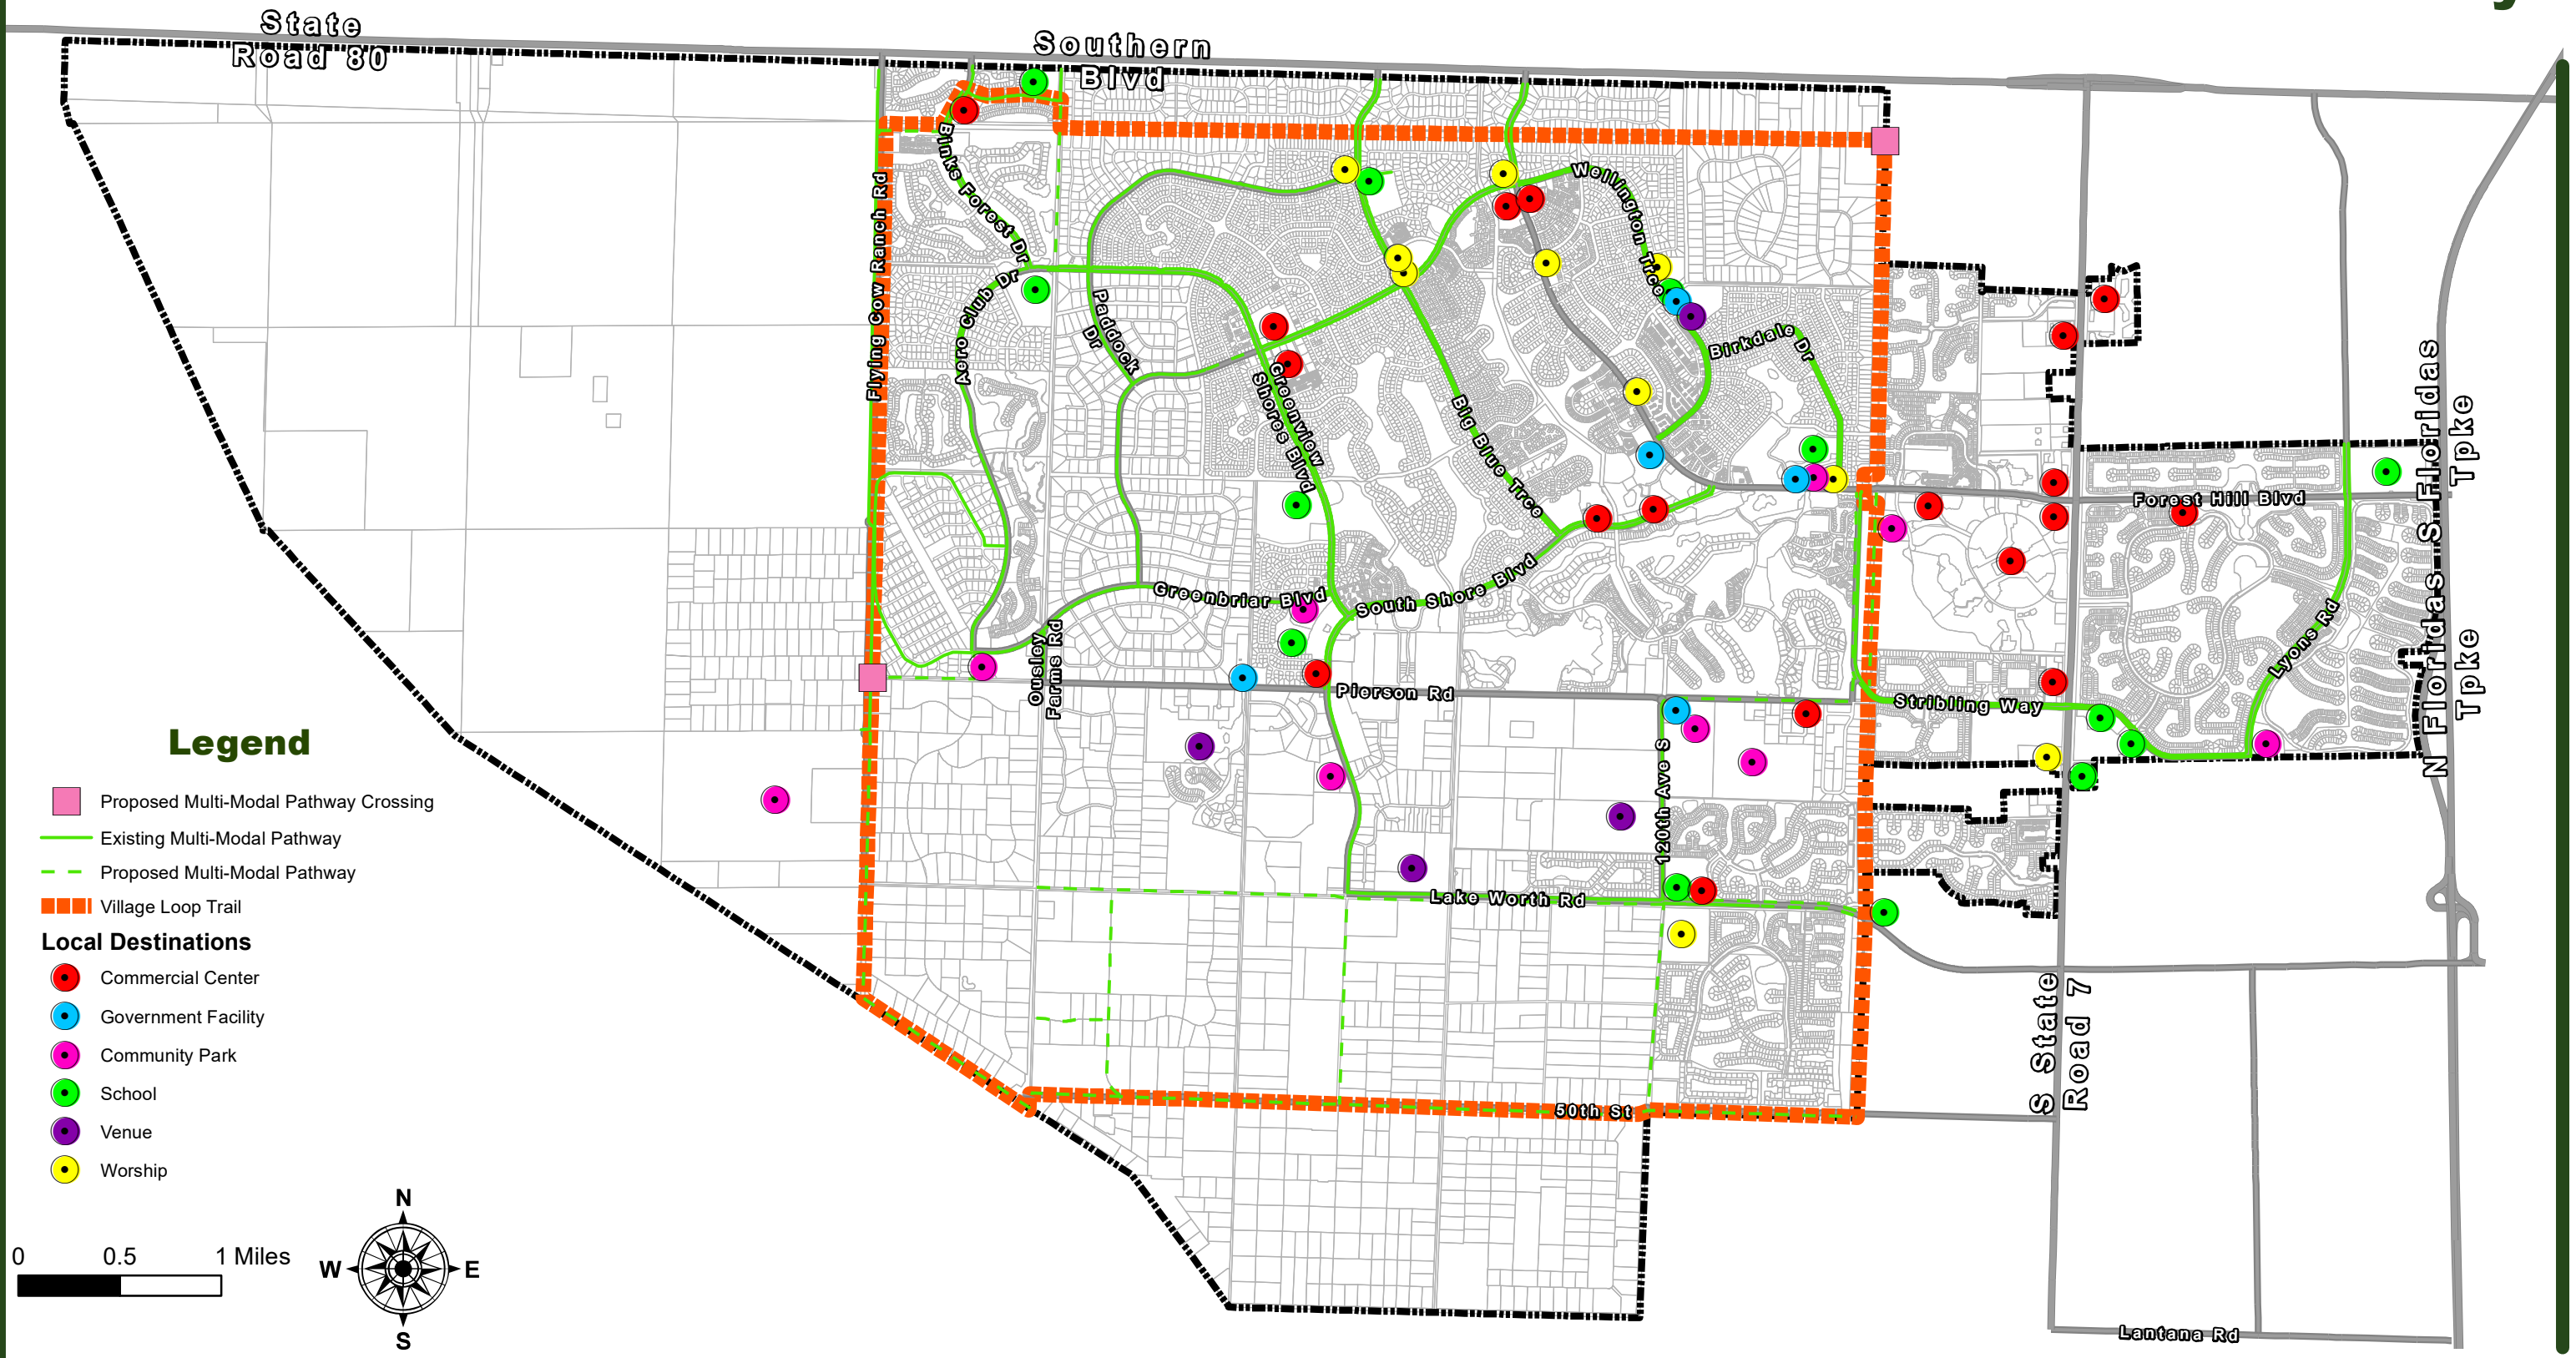

Exhibit F - Proposed Multi-Modal Pathways Map

Wellington Comprehensive Plan 2023

Mobility Element

Multi-Modal Pathways

Legend

- Proposed Multi-Modal Pathway Crossing
- Existing Multi-Modal Pathway
- Proposed Multi-Modal Pathway
- Village Loop Trail

Local Destinations

- Commercial Center
- Government Facility
- Community Park
- School
- Venue
- Worship

0 0.5 1 Miles

Goals, Objectives, & Policies (M-6)

Wellington Planning & Zoning • 12300 Forest Hill Blvd • Wellington, FL 33414
• 561.791.4000 • www.wellingtonfl.gov