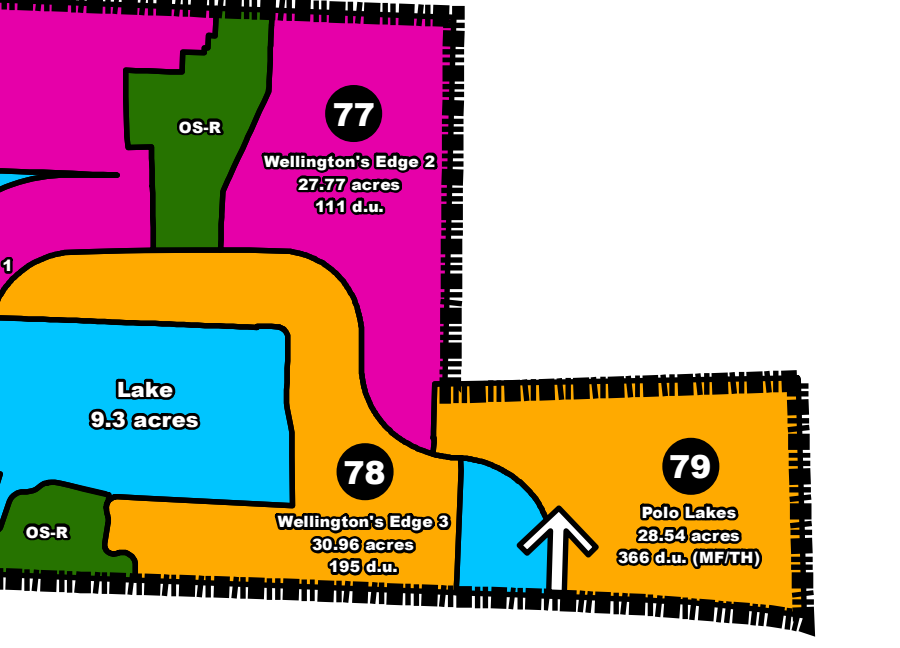

# Wellington PUD Master Plan

Site Tabular Data

Table with 6 columns: Pod Number, Pod Name, Number of Units, Pod Type, Acreage, Density. Lists various development pods such as PB Little Ranches East, PBCFR Station 20, Paddock Park No. 1, etc.

Table with 6 columns: Pod Number, Pod Name, Number of Units, Pod Type, Acreage, Density. Lists various development pods such as 32C Hanover East, 32D Park Place, 32E Coventry Green, etc.

Table with 3 columns: Date, Resolution No. / Petition No., Notes. Header: Revisions.