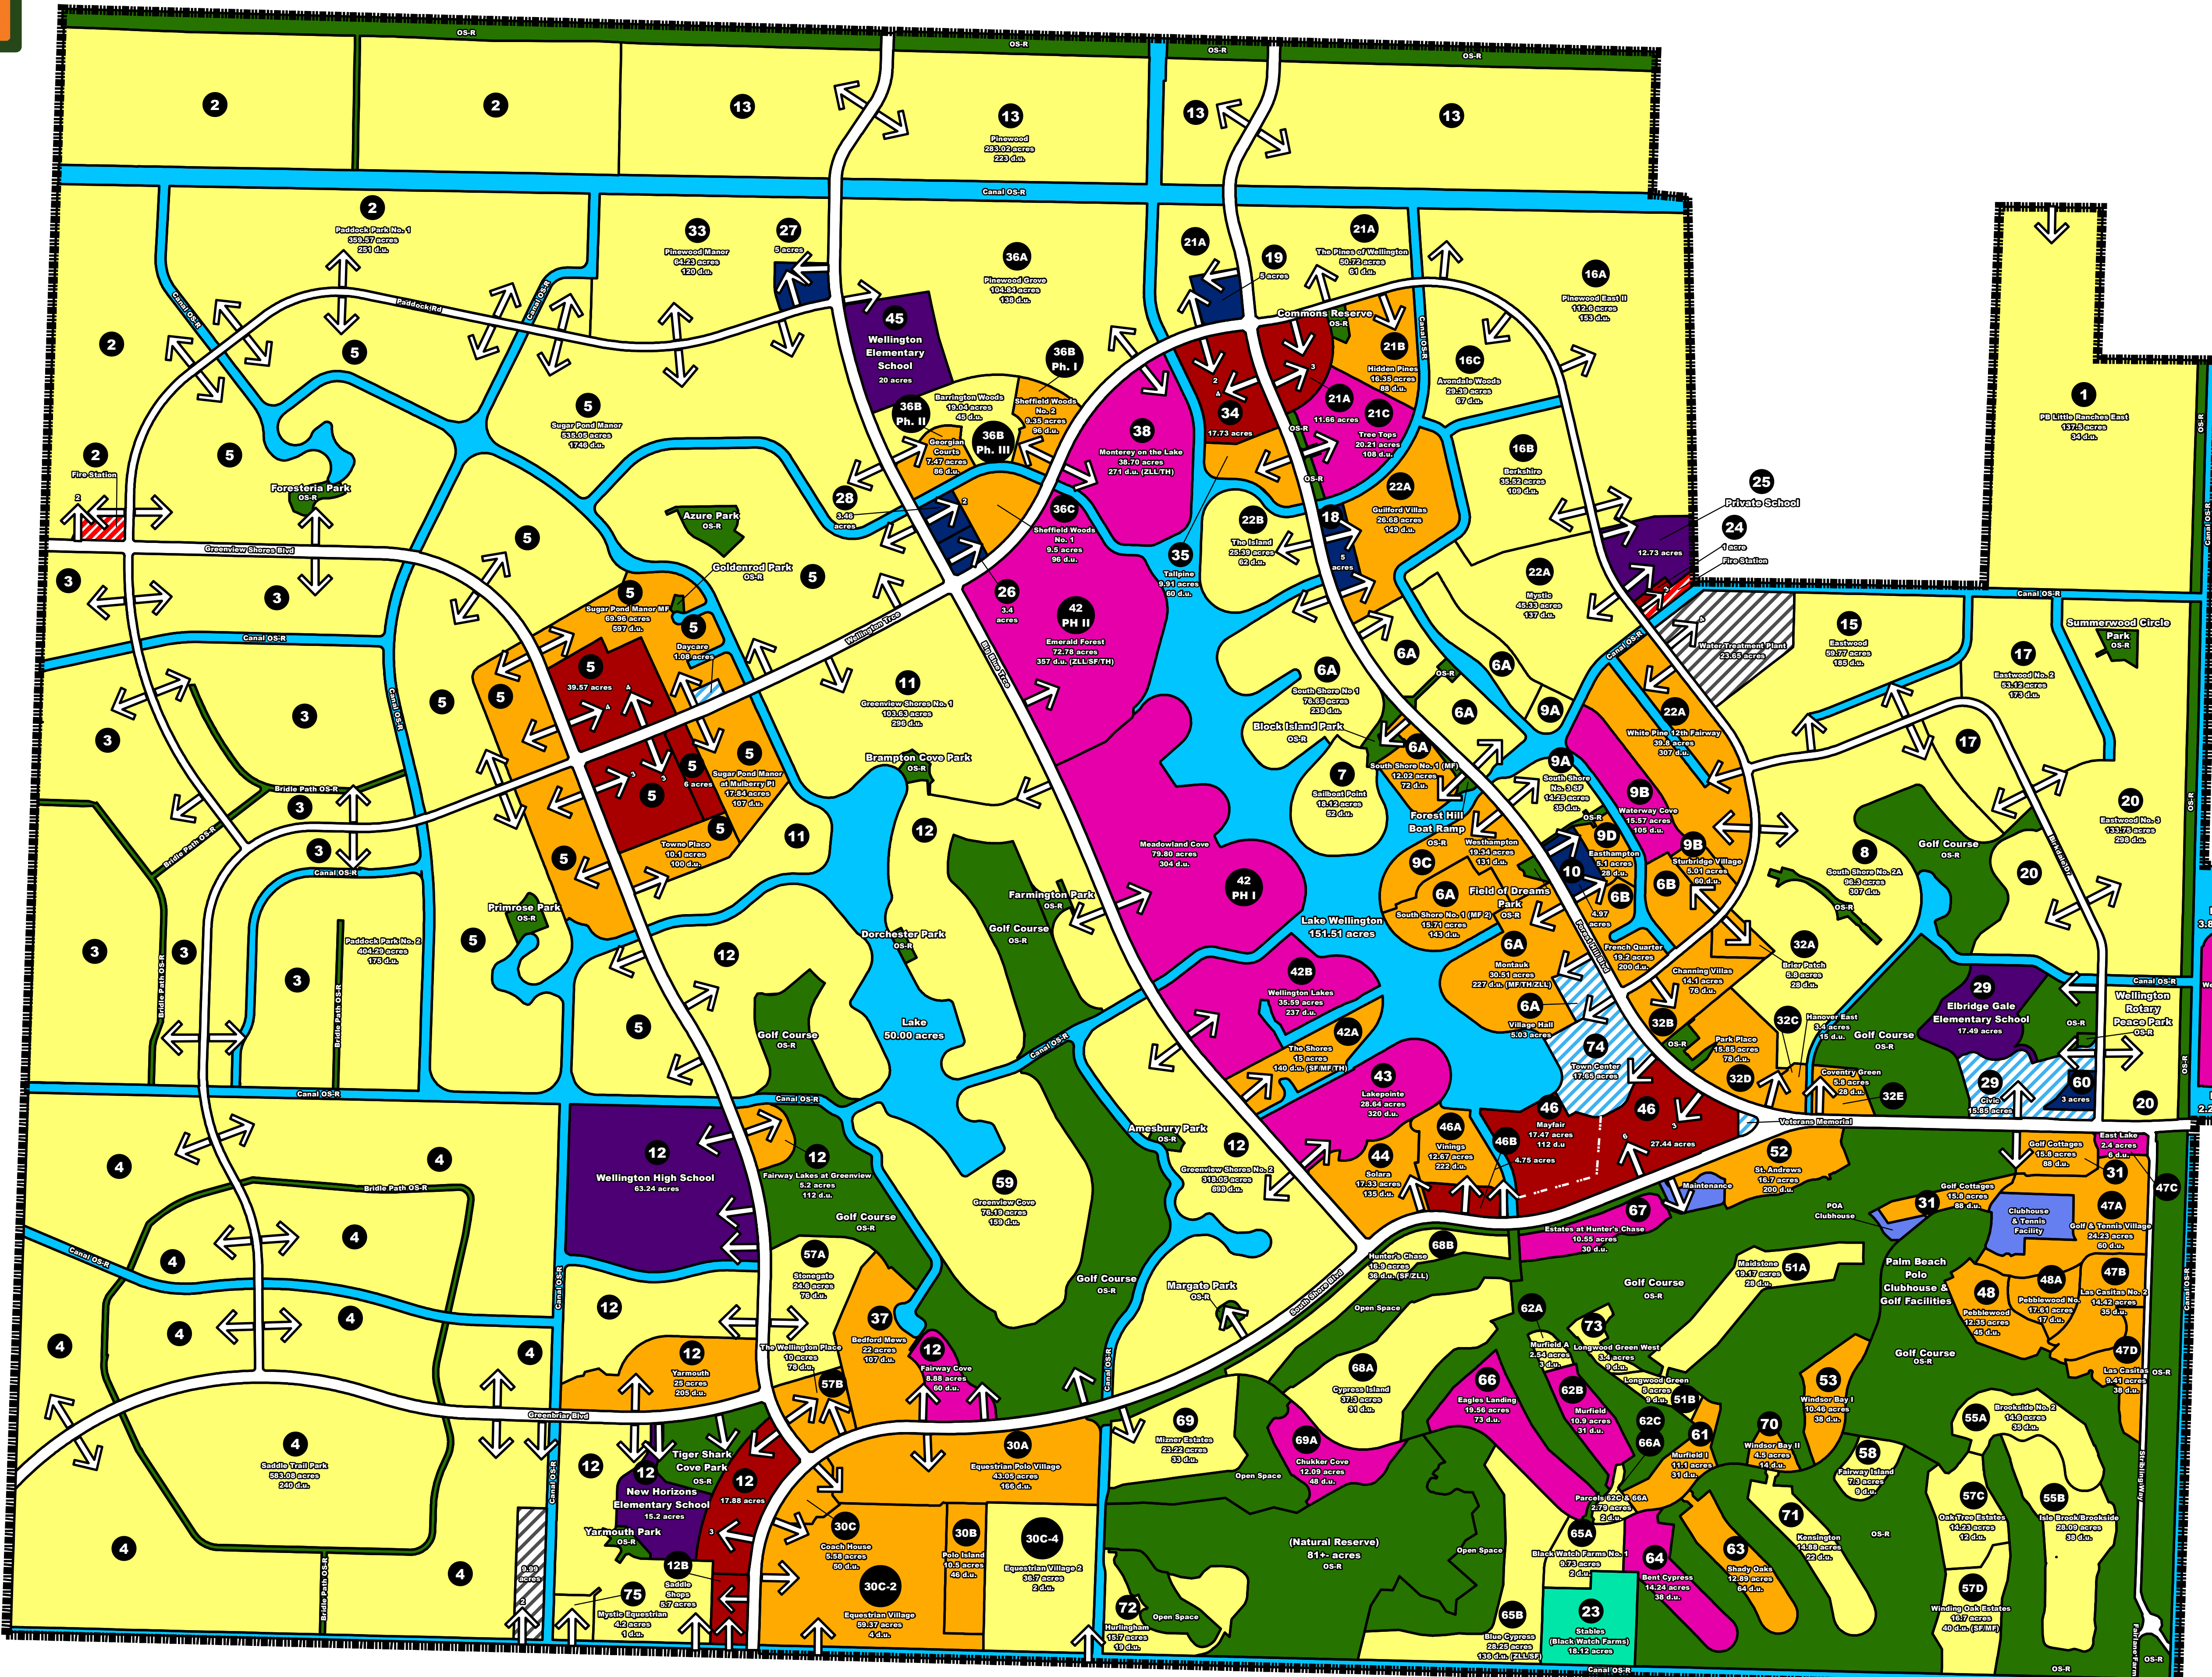

# Wellington PUD Master Plan

Site Tabular Data

Table with 6 columns: Pod Number, Pod Name, Number of Units, Pod Type, Acreage, Density. Lists various development pods such as PB Little Ranches East, PBCFR Station 20, Paddock Park No. 1, etc.

Table with 6 columns: Pod Number, Pod Name, Number of Units, Pod Type, Acreage, Density. Lists various development pods such as 32C Hanover East, 32D Park Place, 32E Coventry Green, etc.

Table with 3 columns: Date, Resolution No. / Petition No., Notes. Header: Revisions.