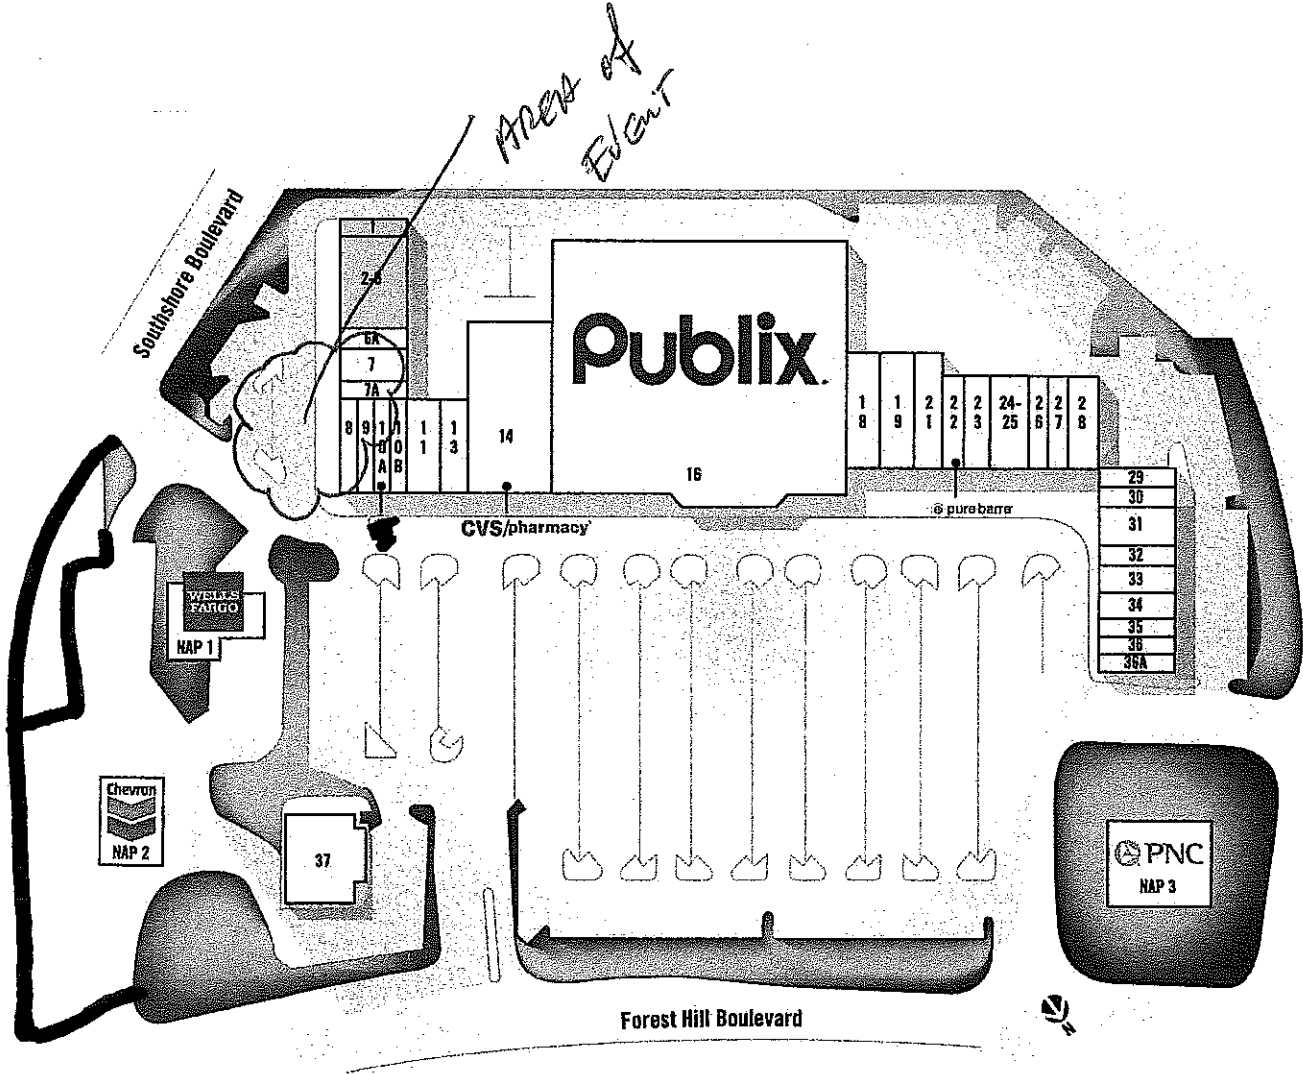

11924 Forest Hill Blvd #7
Smoke Inn Waltham / Burn phone Inn Wc.
Set 753-4558

~~EXHIBIT A~~

RECEIVED

OCT - 1 2015

WALTHAM DISTRICT OFFICE
2015 OCT 1 10:00 AM