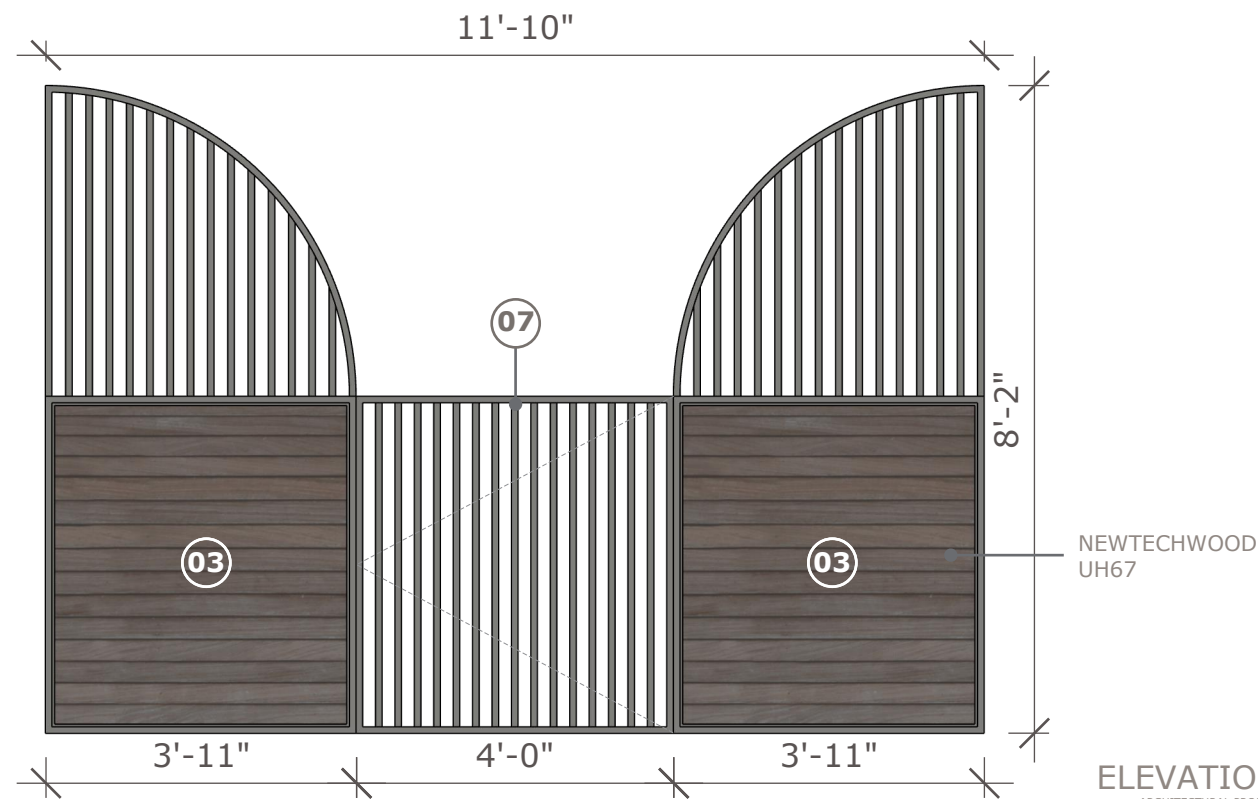

PERSPECTIVE 01
ARCHITECTURAL PROJECT
NO SCALE

DETAIL 03
ARCHITECTURAL PROJECT
NO SCALE

ELEVATION 02
ARCHITECTURAL PROJECT
NO SCALE

PAINTED STEEL
COLOR: BLACK FOX
CODE: SW7020

PERSPECTIVE | 01
ARCHITECTURAL PROJECT
NO SCALE

ELEVATION | 02
ARCHITECTURAL PROJECT
NO SCALE

DETAIL | 03
ARCHITECTURAL PROJECT
NO SCALE

07
PAINTED STEEL
COLOR: BLACK FOX
CODE: SW7020

PERSPECTIVE | 01
ARCHITECTURAL PROJECT
NO SCALE

DETAIL | 03
ARCHITECTURAL PROJECT
NO SCALE

ELEVATION | 02
ARCHITECTURAL PROJECT
NO SCALE

03
SYNTHETIC WOOD NEWTECHWOOD
COLOR: IPE

07
PAINTED STEEL
COLOR: BLACK FOX
CODE: SW7020