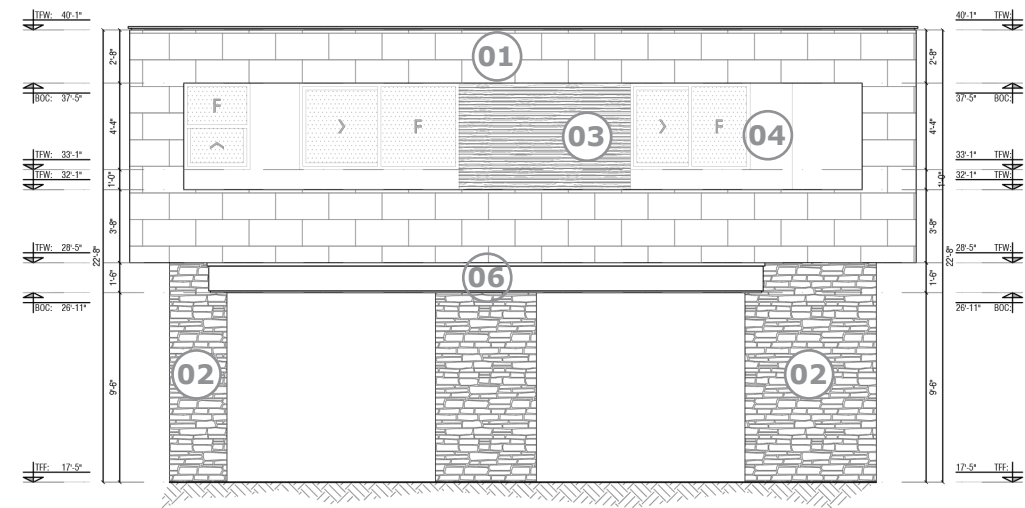

03
SYNTHETIC WOOD NEWTECHWOOD
COLOR: IPE

04
SHERWIN WILLIAMS PAINT
COLOR: BLACK FOX
CODE: SW7020

06
ALUMINIUM PANEL
COLOR: DARK BRONZE

12
STAINED WOOD FINISH

STORAGE 02 - FRONT VIEW

NO SCALE

STORAGE 02 - BACK VIEW

NO SCALE

STORAGE 02 - RIGHT SIDE VIEW

NO SCALE

STORAGE 02 - LEFT SIDE VIEW

NO SCALE

01
LIMESTONE
DOLCE VITA
FINISH: MATTE
STAGGERED LAYOUT,
CENTERED ON THE TILE
PIECES OF: 0.60 X 0.40 m

02
CREMA PORTUGAL
IRREGULAR PIECES
FINISH: NATURAL