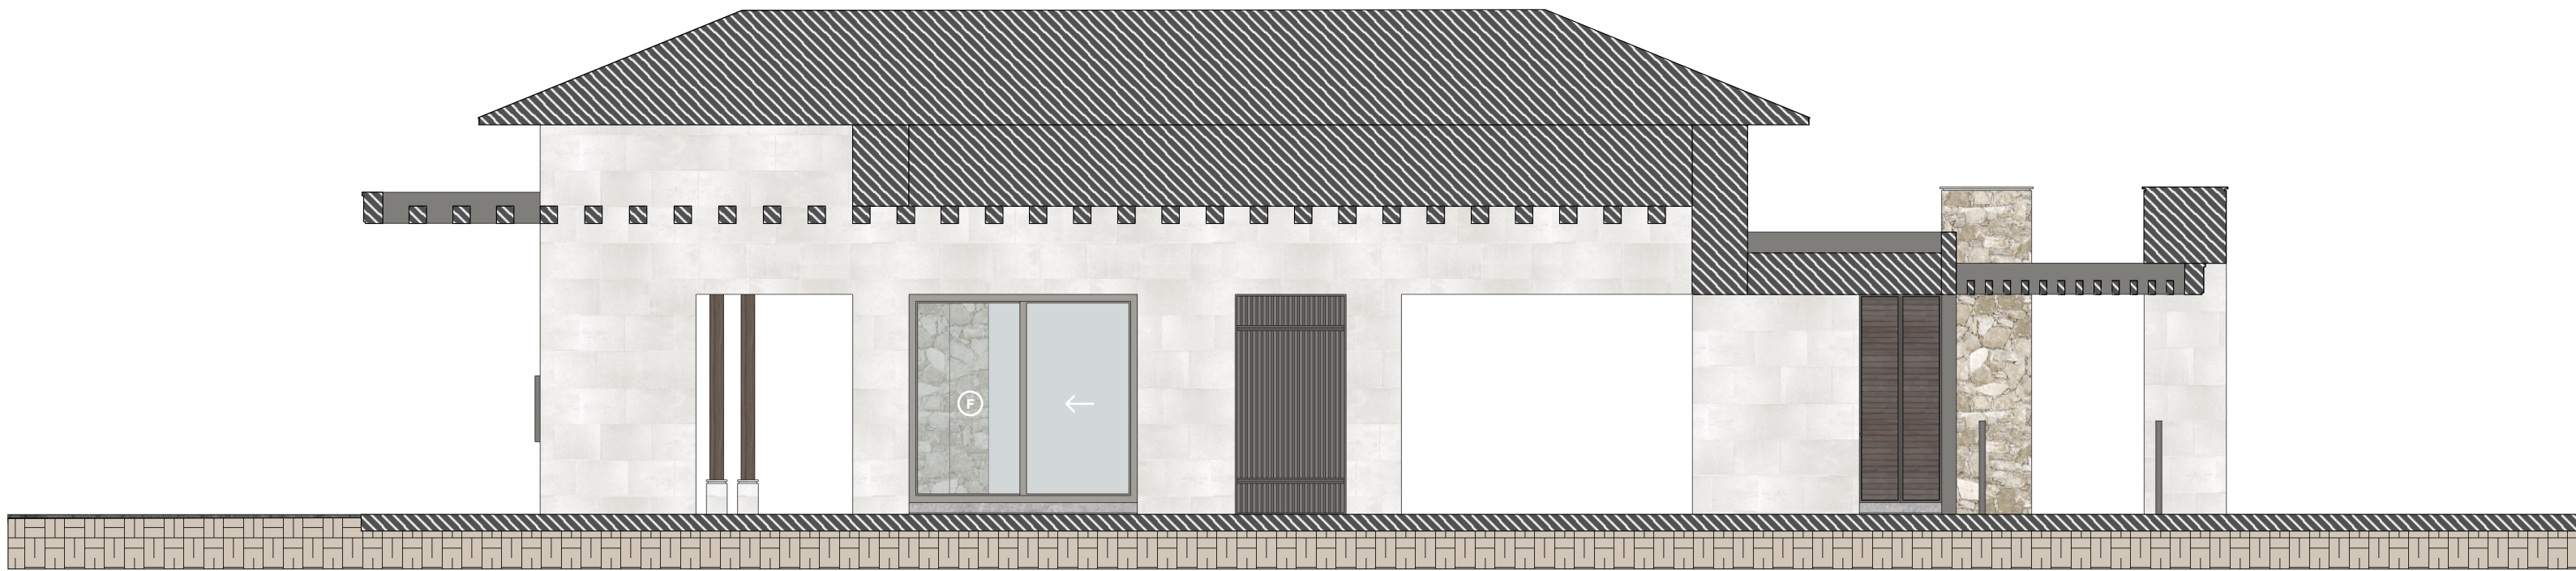

SECTION 01
ARCHITECTURAL PROJECT
NO SCALE