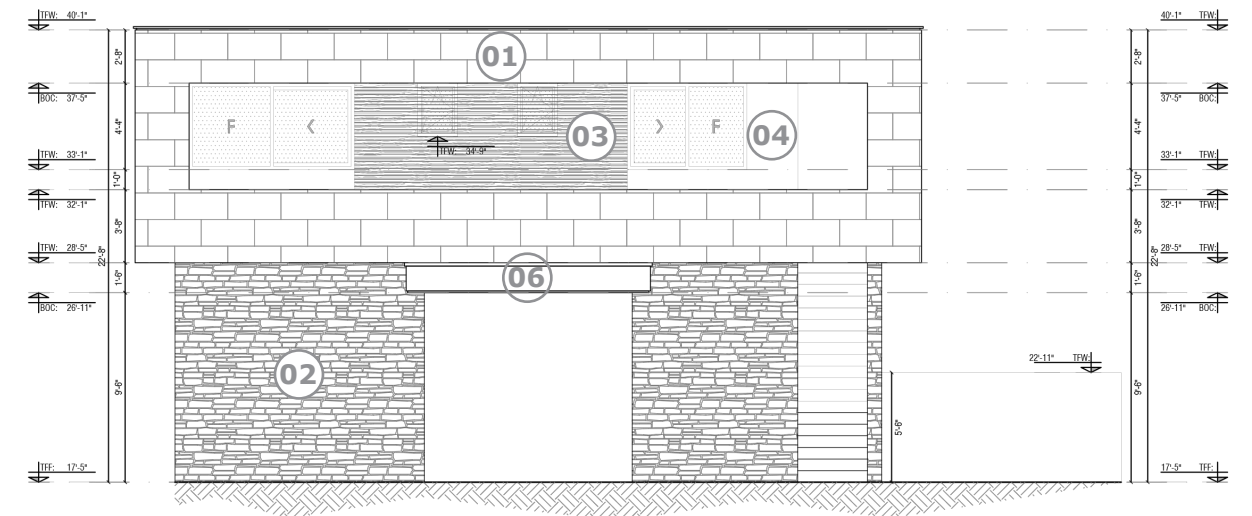

STORAGE 01 - LEFT SIDE VIEW

NO SCALE

01
LIMESTONE
DOLCE VITA
FINISH: MATTE

STAGGERED LAYOUT,
CENTERED ON THE TILE
PIECES OF: 0.60 X 0.40 m

02
CREMA PORTUGAL
IRREGULAR PIECES
FINISH: NATURAL

03
SYNTHETIC WOOD NEWTECHWOOD
COLOR: IPE

04
SHERWIN WILLIAMS PAINT
COLOR: BLACK FOX
CODE: SW7020

06
ALUMINIUM PANEL
COLOR: DARK BRONZE

12
STAINED WOOD FINISH