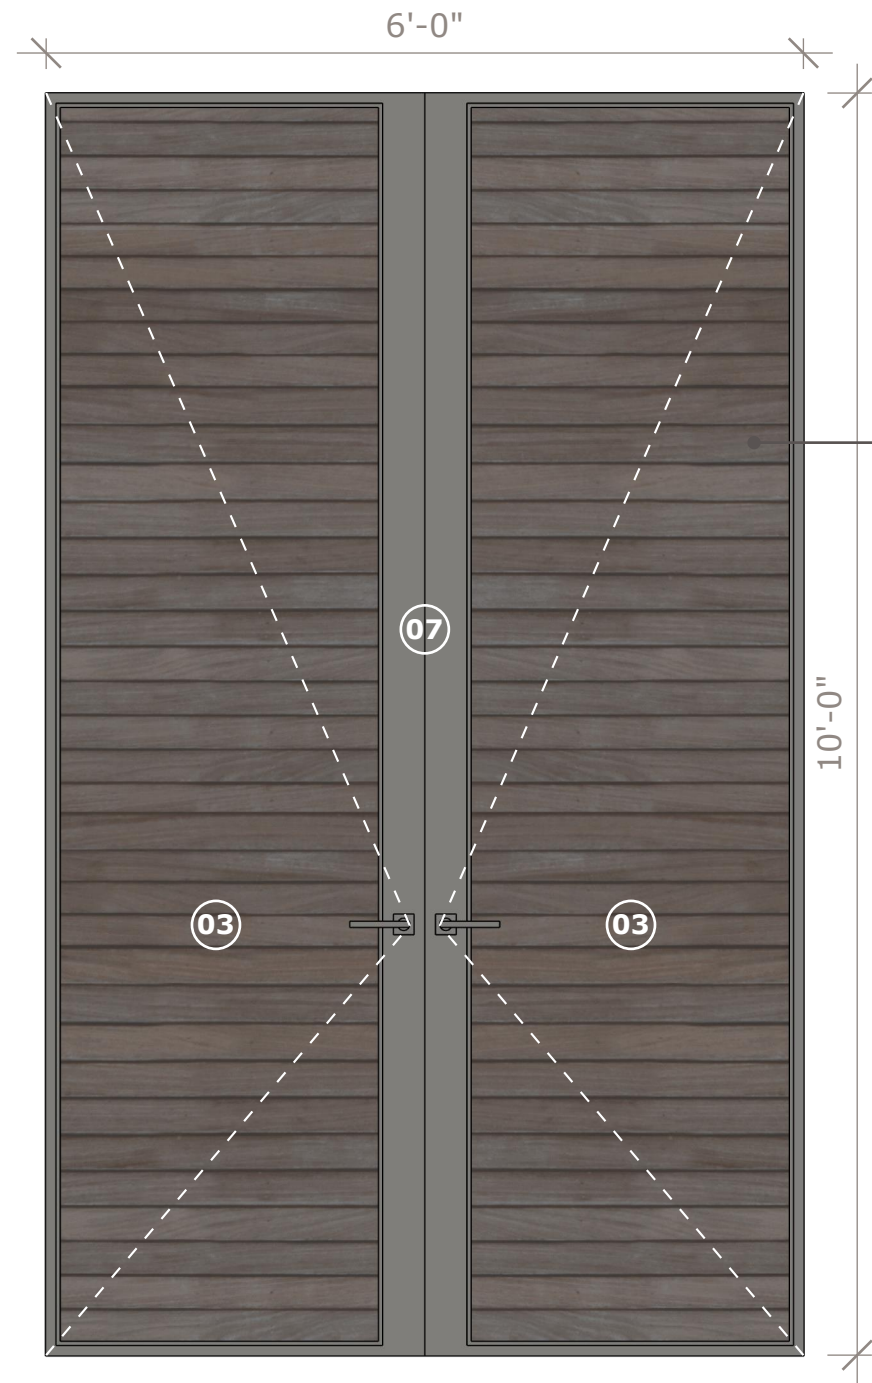

02
CREMA PORTUGAL
IRREGULAR PIECES
FINISH: NATURAL

07
PAINTED STEEL
COLOR: BLACK FOX
CODE: SW7020

10
CONCRETE PAVER

11
WOOD FENCE

SERVICE DOOR TYPE | 01
ARCHITECTURAL PROJECT
 NO SCALE

TACK ROOM AND
 LAUNDRY DOOR | 01
ARCHITECTURAL PROJECT
 NO SCALE