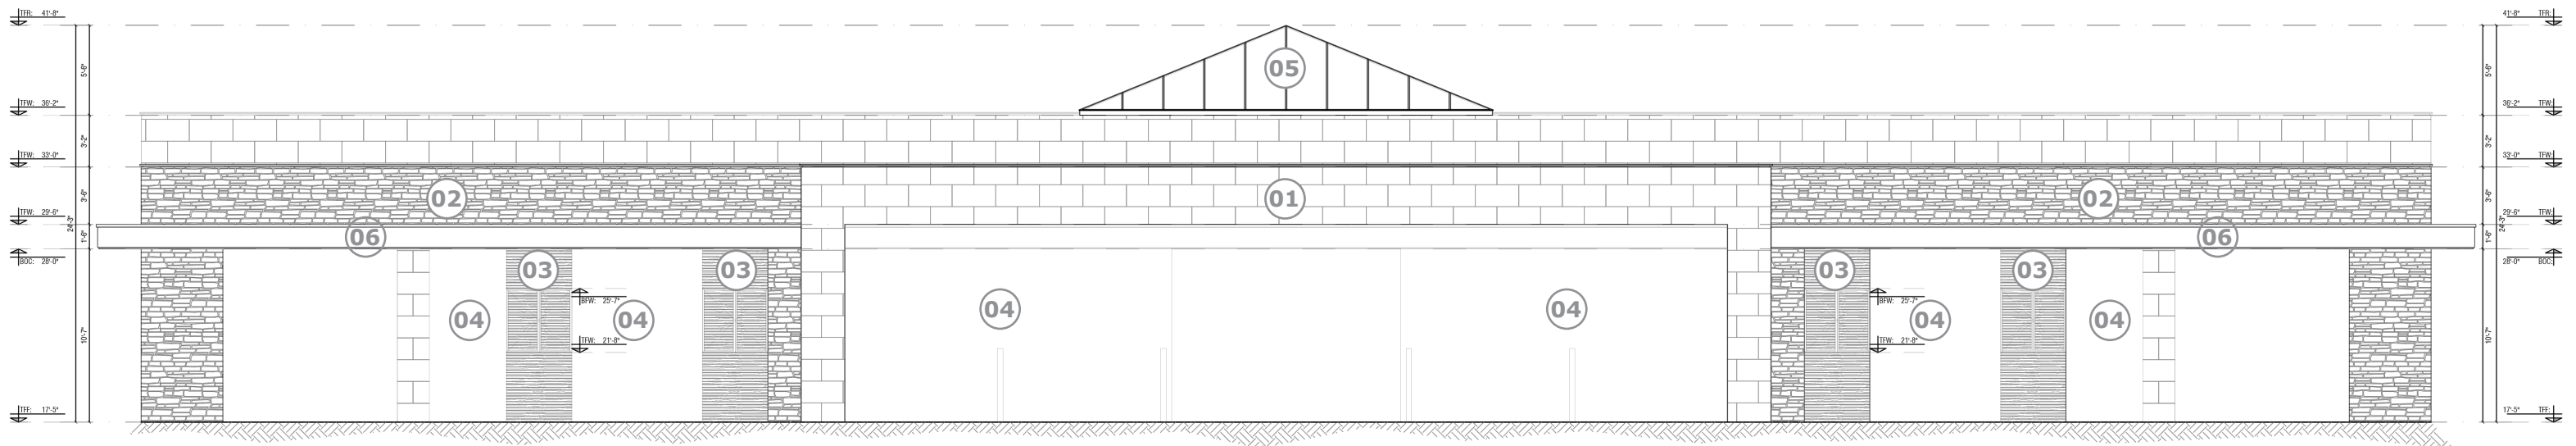

VIEW 01 | 02
ARCHITECTURAL PROJECT
NO SCALE

11
WOOD FENCE

12
STAINED WOOD FINISH

STALL BARN - FRONT VIEW
NO SCALE

STALL BARN - FRONT VIEW
NO SCALE

01
LIMESTONE
DOLCE VITA
FINISH: MATTE
STAGGERED LAYOUT,
CENTERED ON THE TILE
PIECES OF: 0.60 X 0.40 m