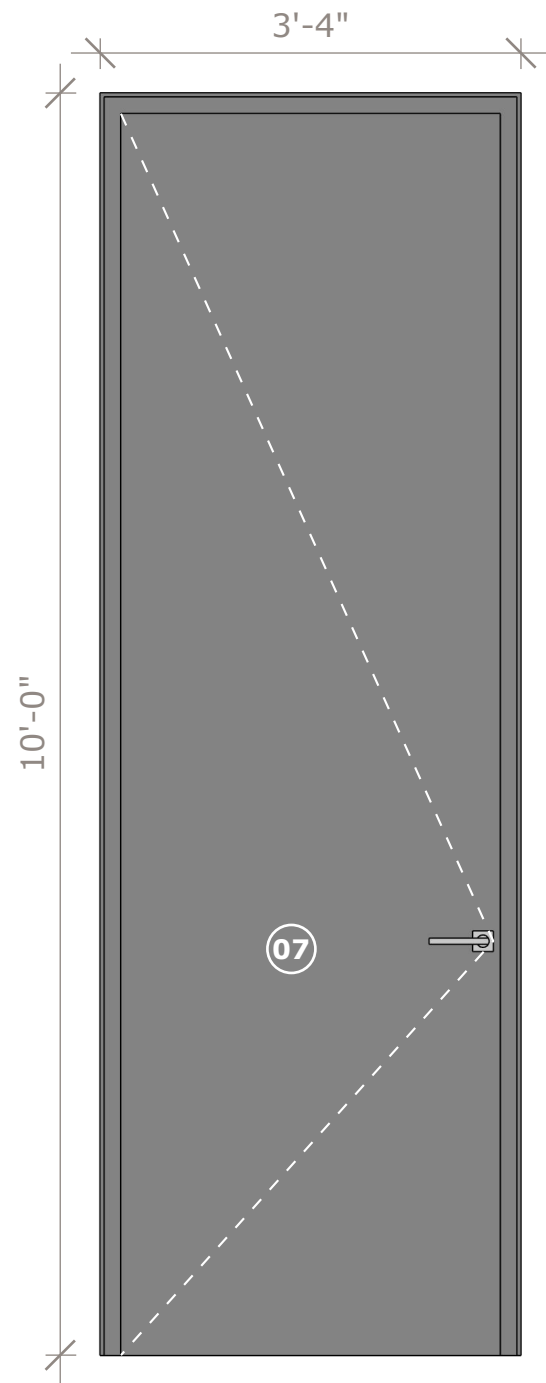

SERVICE DOOR TYPE | 01
ARCHITECTURAL PROJECT
NO SCALE