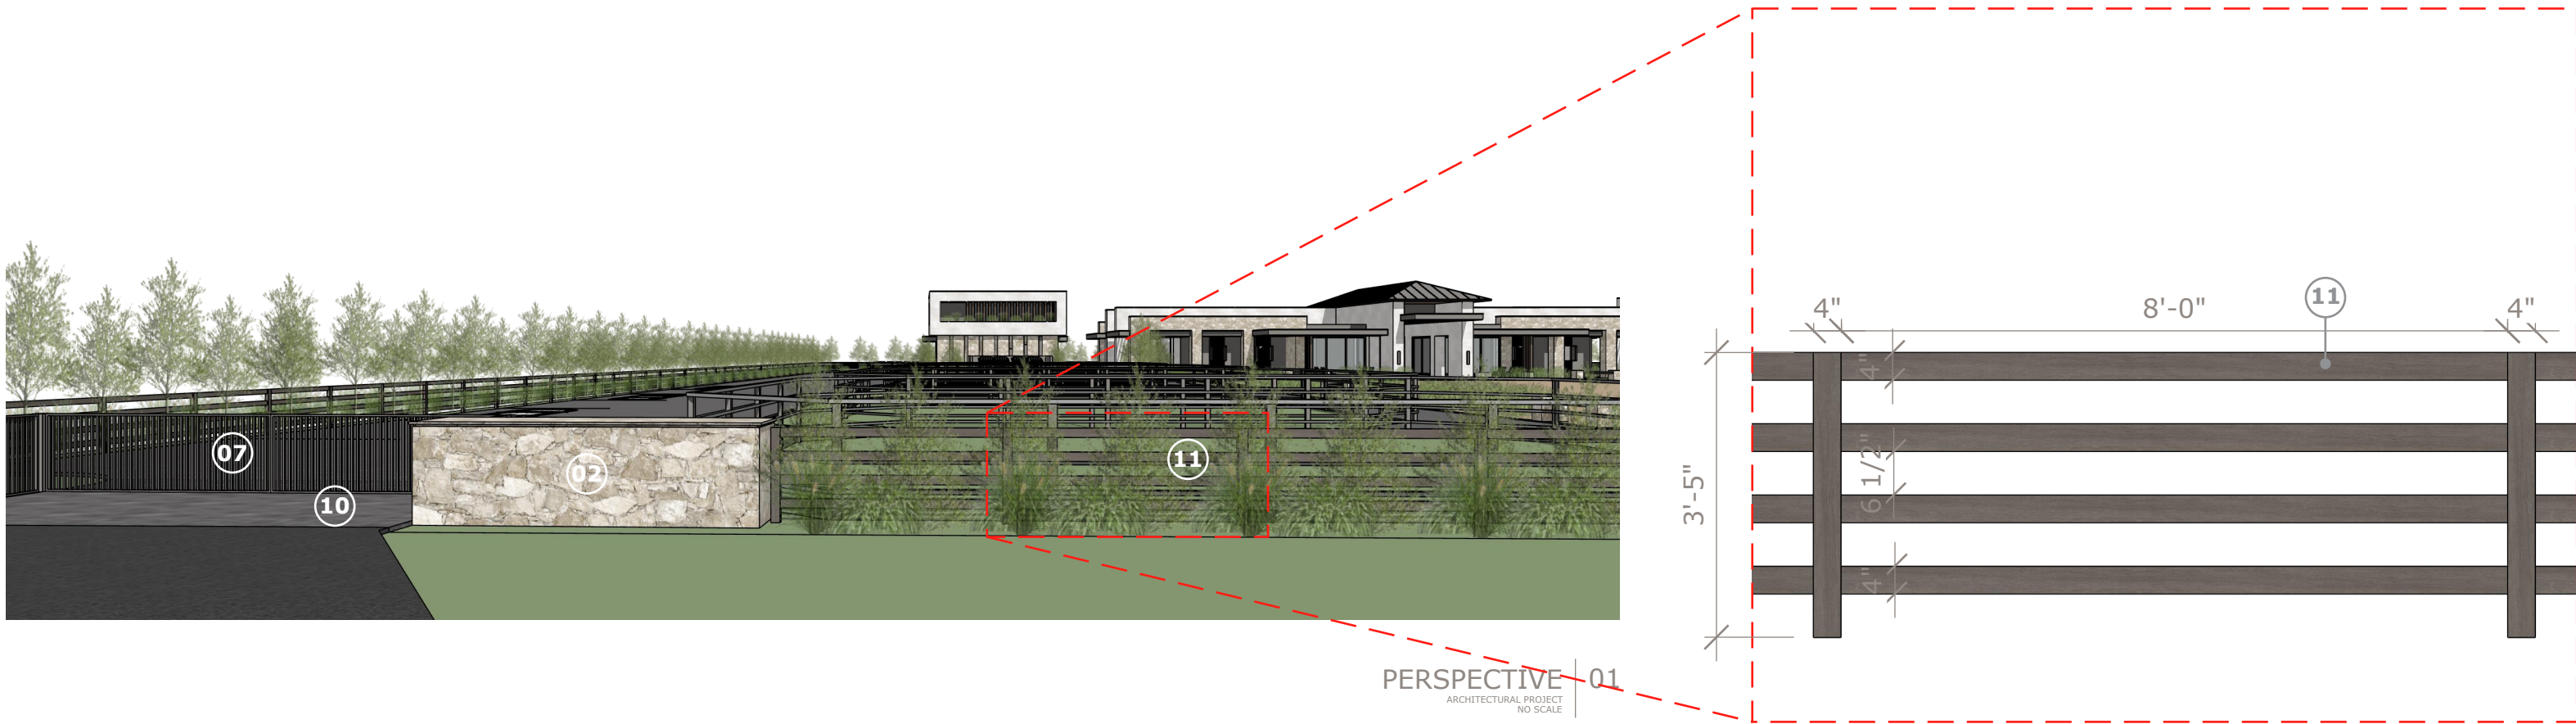

02
 CREMA PORTUGAL
 IRREGULAR PIECES
 FINISH: NATURAL

07
 PAINTED STEEL
 COLOR: BLACK FOX
 CODE: SW7020

10
 CONCRETE PAVER

11
 WOOD FENCE

PERSPECTIVE 01
ARCHITECTURAL PROJECT
NO SCALE

FENCE DETAIL 02
ARCHITECTURAL PROJECT
NO SCALE