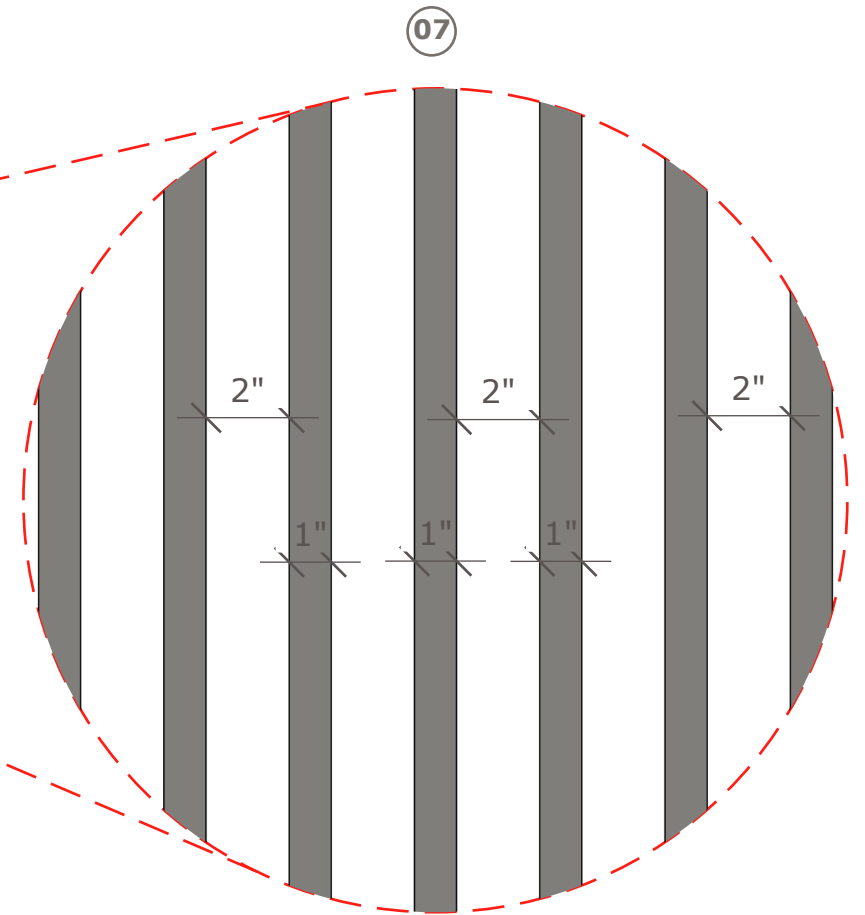

ELEVATION | 02
ARCHITECTURAL PROJECT
NO SCALE

DETAIL | 03
ARCHITECTURAL PROJECT
NO SCALE

07
PAINTED STEEL
COLOR: BLACK FOX
CODE: SW7020

PERSPECTIVE | 01
ARCHITECTURAL PROJECT
NO SCALE

DETAIL | 03
ARCHITECTURAL PROJECT
NO SCALE