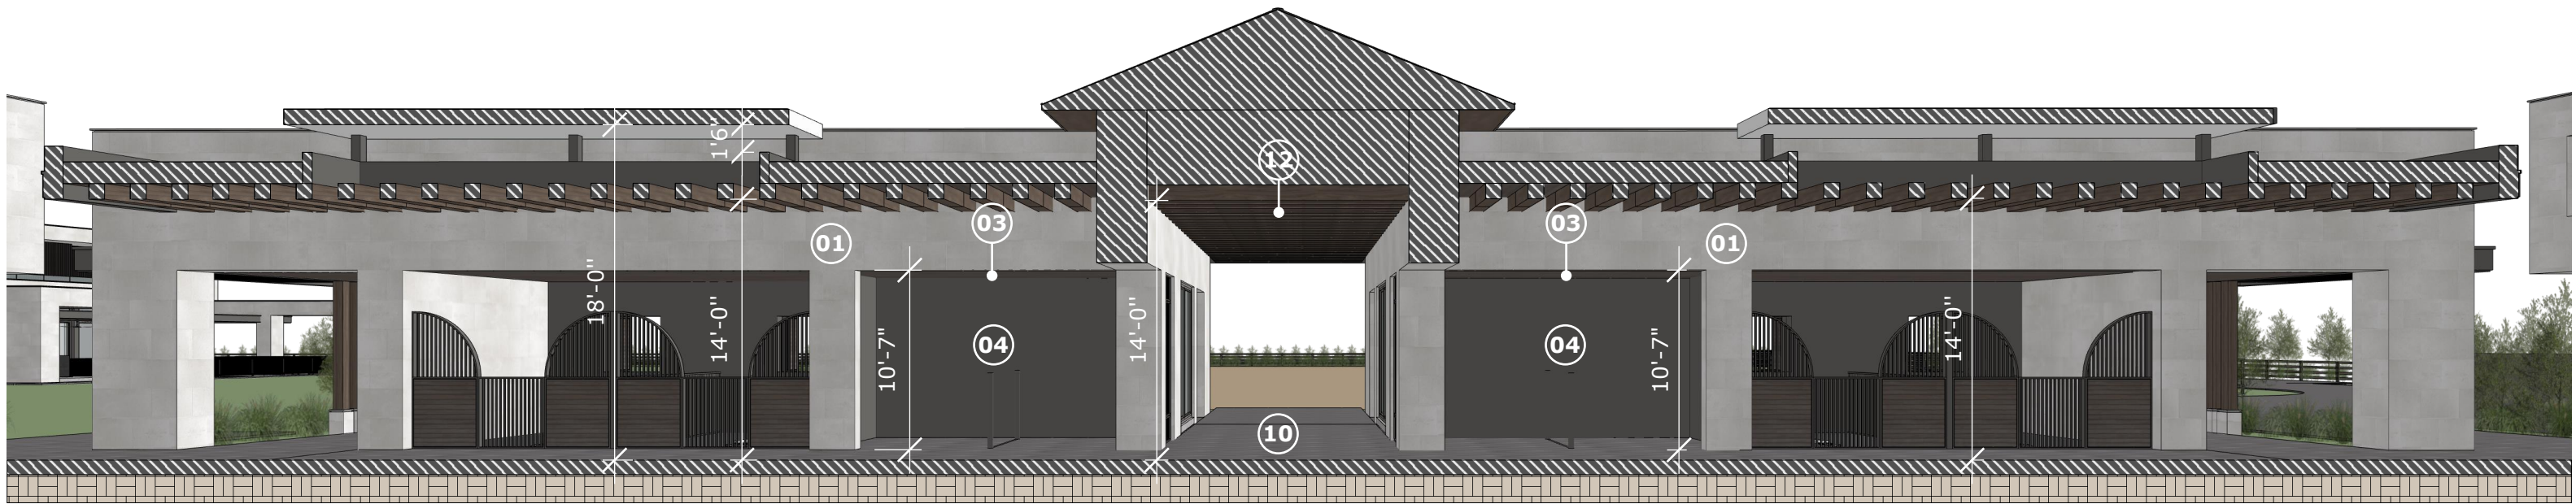

SECTION | 01
ARCHITECTURAL PROJECT
NO SCALE