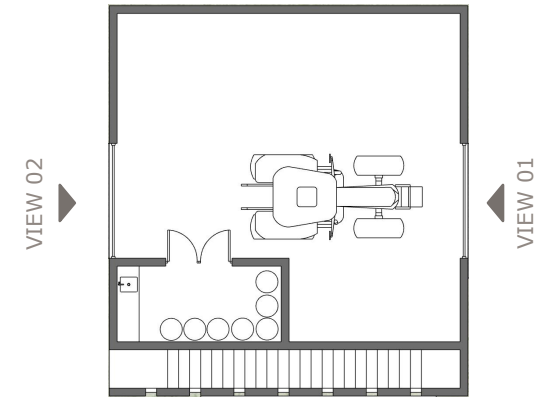

SECTION 01
ARCHITECTURAL PROJECT
NO SCALE

WOOD FENCE

STAINED WOOD FINISH

ⓕ	FIXED
Ⓟ	DOOR
→	SLIDING
⊠	TILT-TURN
∇	PROJECTING
■	FROSTED GLASS

REFERENCE LAYOUT | 02
ARCHITECTURAL PROJECT
NO SCALE

VIEW 01 | 01
ARCHITECTURAL PROJECT
NO SCALE