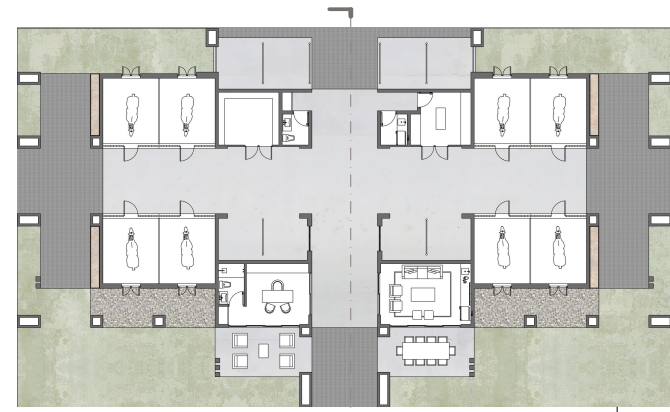

VIEW

REFERENCE LAYOUT | 02
ARCHITECTURAL PROJECT
NO SCALE

FRONT ELEVATION | 01
ARCHITECTURAL PROJECT
NO SCALE

WOOD FENCE

STAINED WOOD FINISH

ⓕ	FIXED
Ⓟ	DOOR
→	SLIDING
⊠	TILT-TURN
∇	PROJECTING
■	FROSTED GLASS