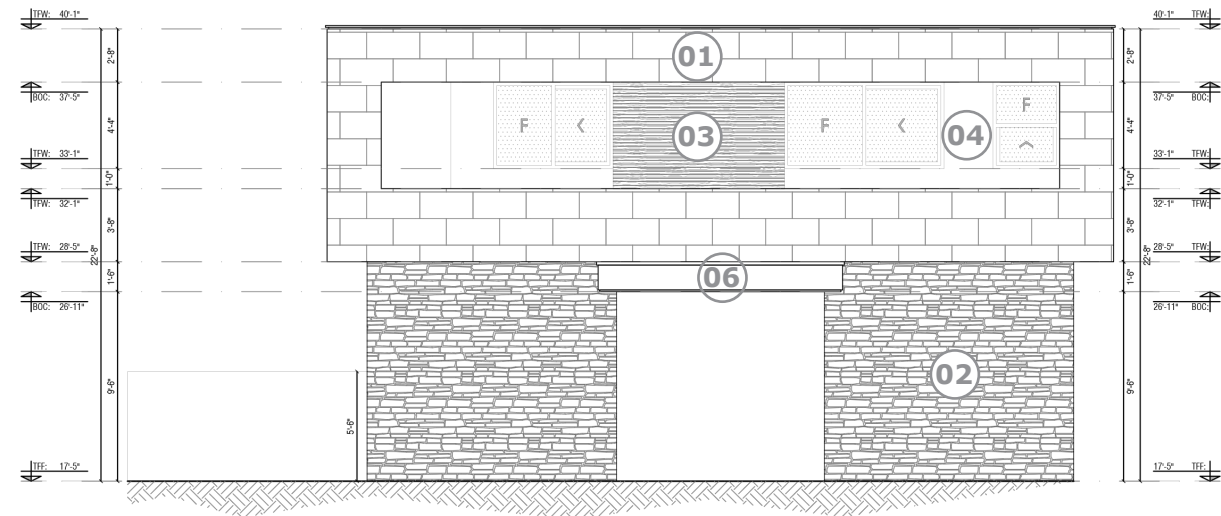

STORAGE 01 - RIGHT SIDE VIEW

NO SCALE