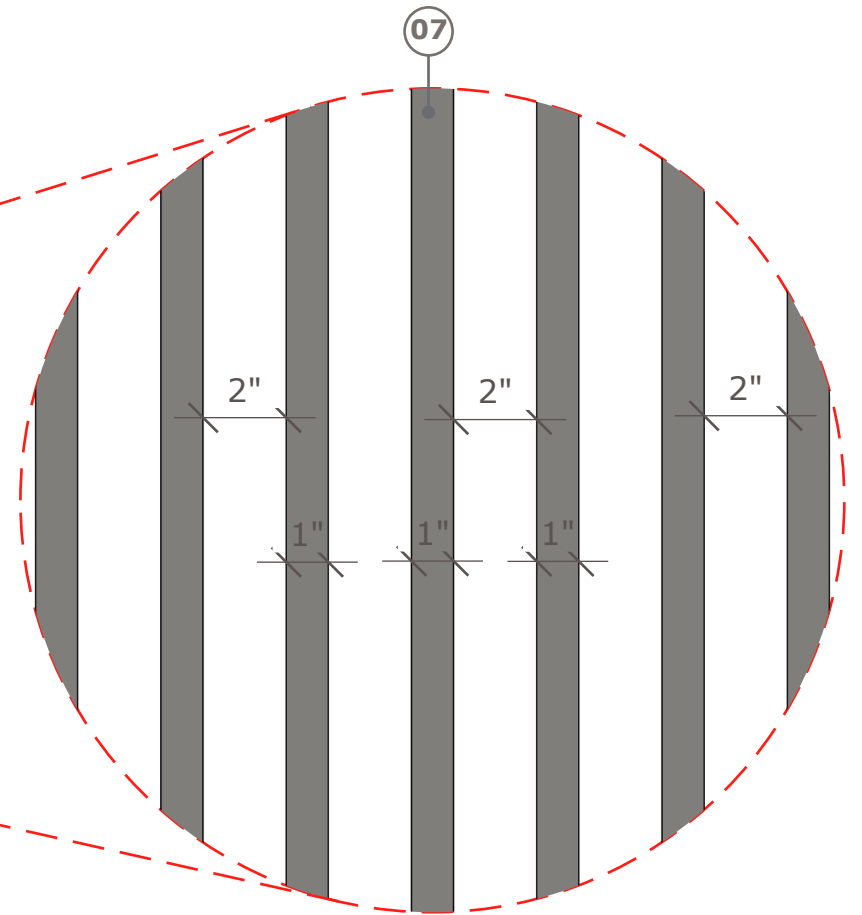

DETAIL 03
ARCHITECTURAL PROJECT
NO SCALE