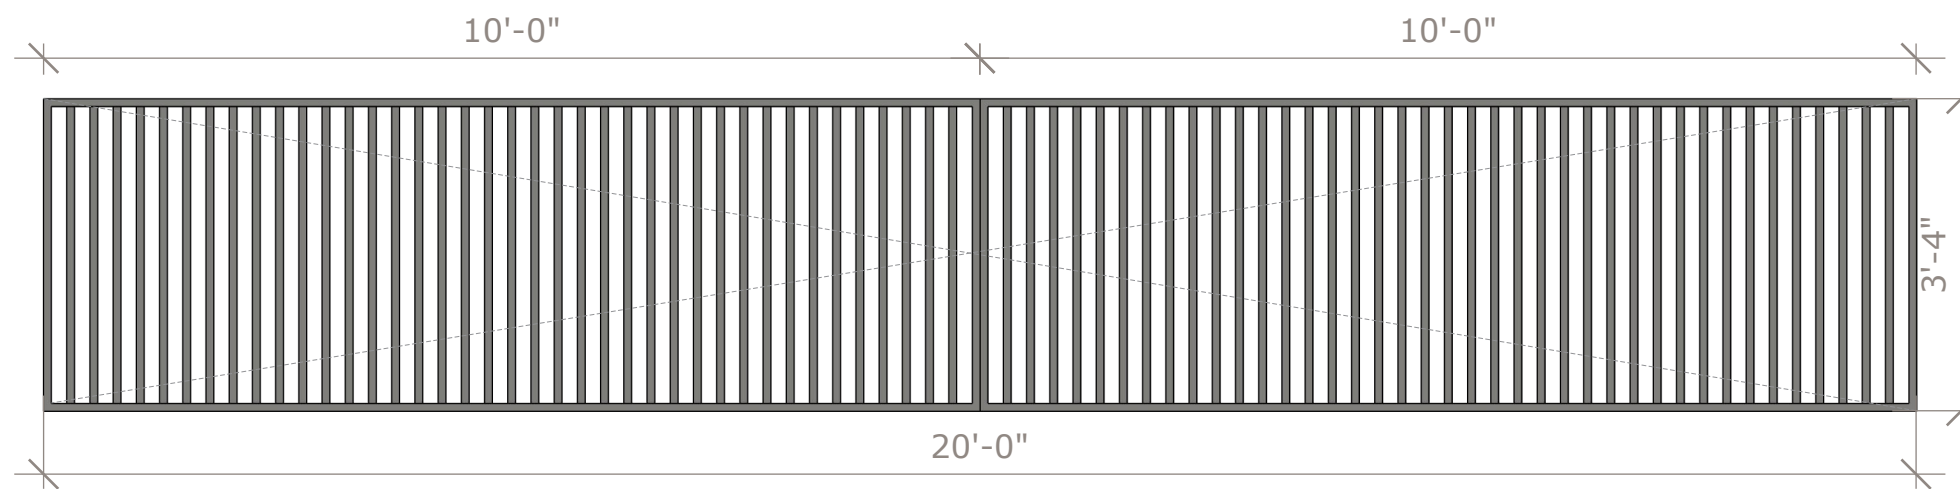

ELEVATION 02
ARCHITECTURAL PROJECT
NO SCALE