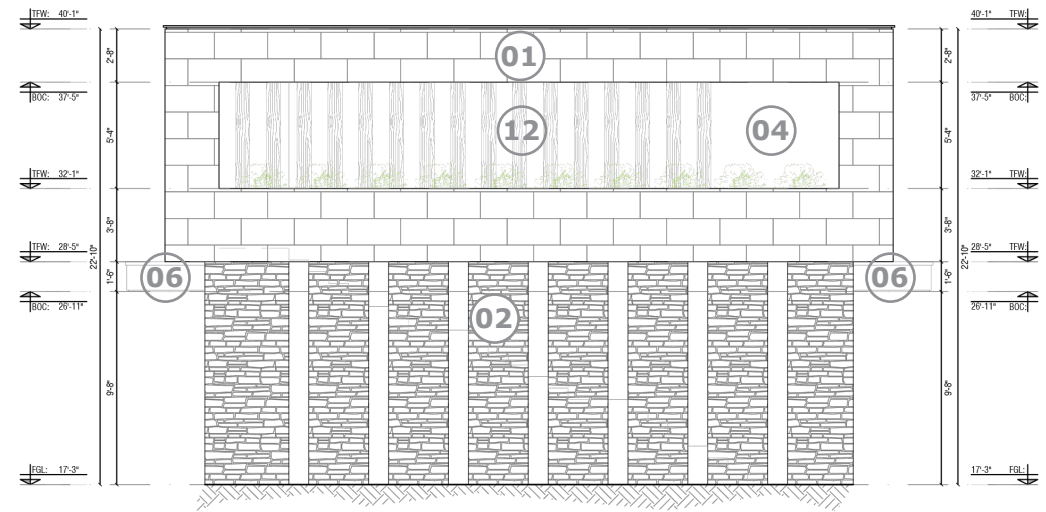

STORAGE 02 - FRONT VIEW

NO SCALE