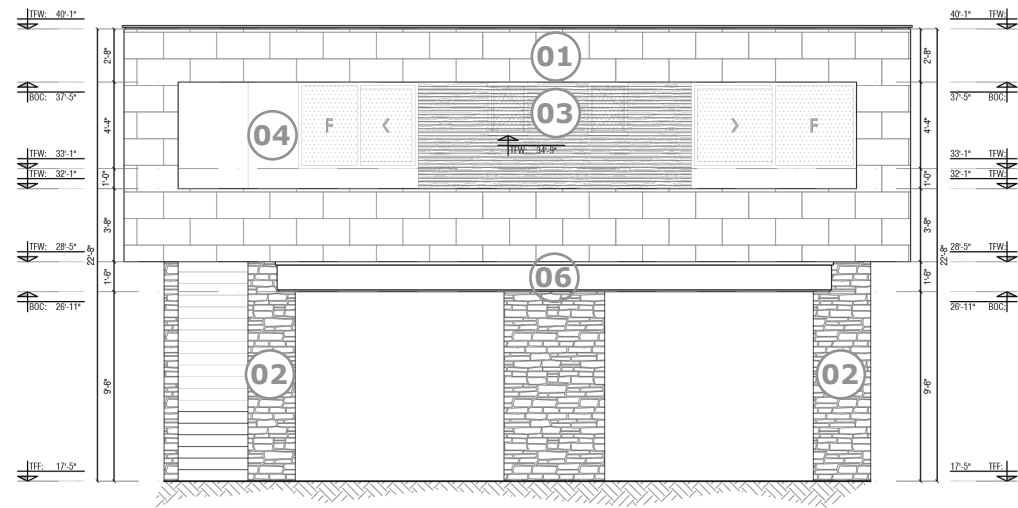

NO SCALE

STORAGE 02 - RIGHT SIDE VIEW

NO SCALE

STORAGE 02 - LEFT SIDE VIEW

NO SCALE

01
LIMESTONE
DOLCE VITA
FINISH: MATTE
STAGGERED LAYOUT,
CENTERED ON THE TILE
PIECES OF: 0.60 X 0.40 m

02
CREMA PORTUGAL
IRREGULAR PIECES
FINISH: NATURAL