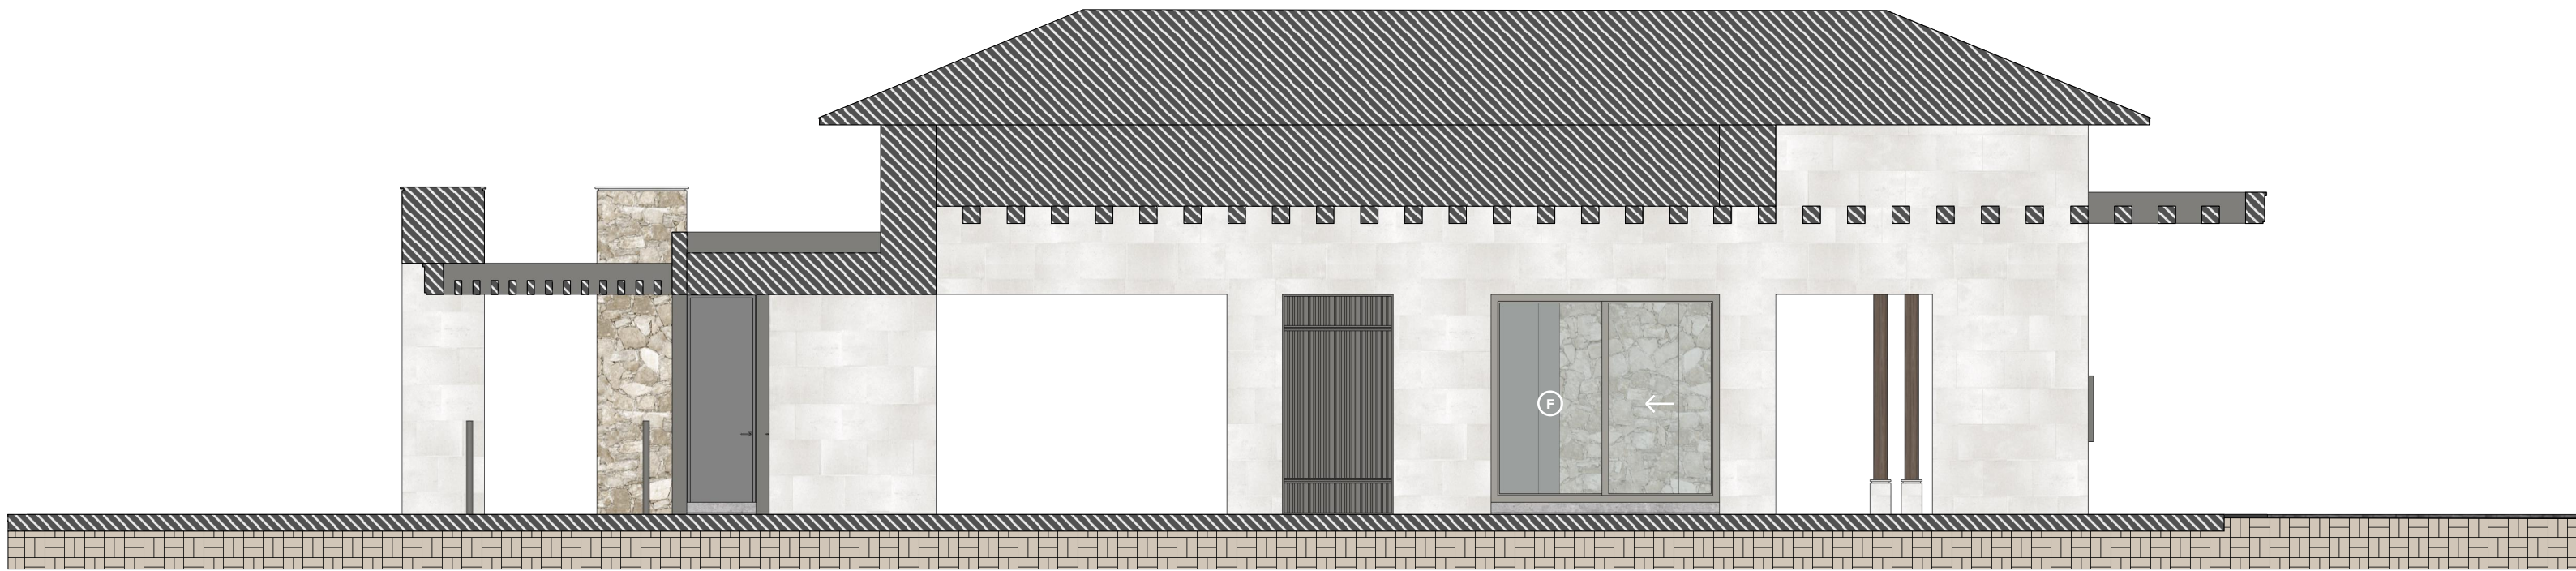

REFERENCE LAYOUT 02
ARCHITECTURAL PROJECT
NO SCALE

SECTION 01
ARCHITECTURAL PROJECT
NO SCALE

11
WOOD FENCE

12
STAINED WOOD FINISH

ⓕ	FIXED
Ⓟ	DOOR
→	SLIDING
⊠	TILT-TURN
▽	PROJECTING
■	FROSTED GLASS

REFERENCE LAYOUT 02
ARCHITECTURAL PROJECT
NO SCALE

SECTION 01
ARCHITECTURAL PROJECT
NO SCALE

WOOD FENCE

STAINED WOOD FINISH

ⓕ	FIXED
Ⓟ	DOOR
→	SLIDING
⊠	TILT-TURN
∇	PROJECTING
■	FROSTED GLASS

REFERENCE LAYOUT | 02
ARCHITECTURAL PROJECT
NO SCALE

VIEW 01 | 01
ARCHITECTURAL PROJECT
NO SCALE