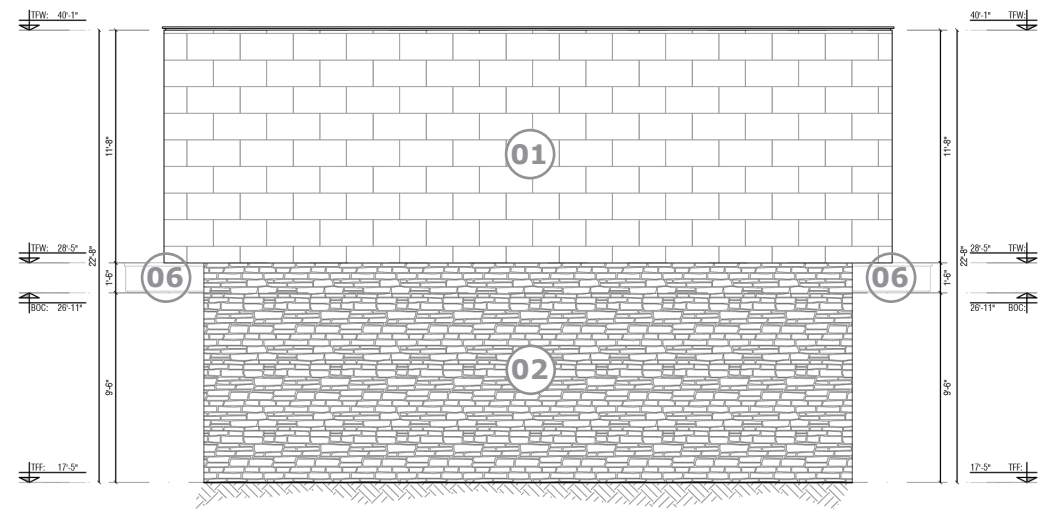

STORAGE 02 - BACK VIEW

NO SCALE