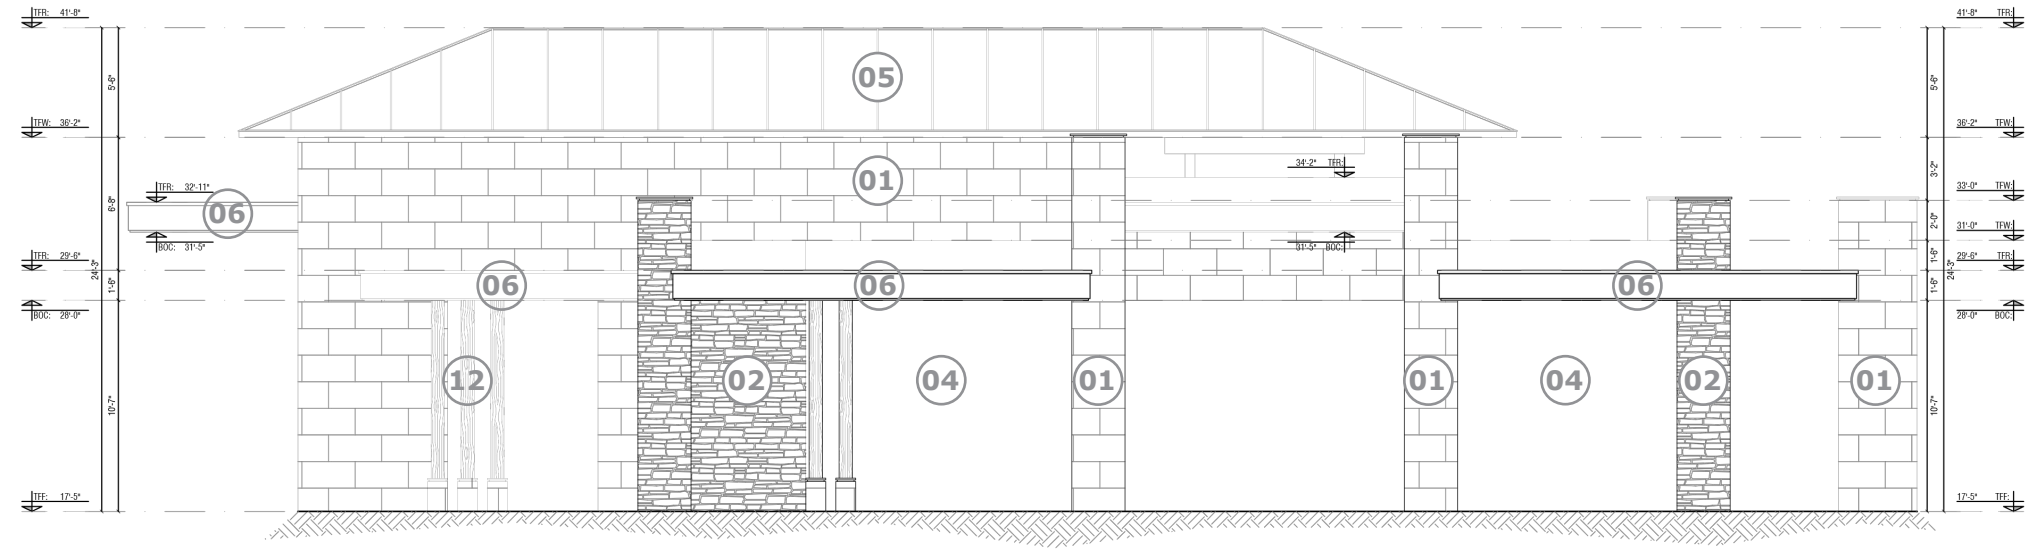

STALL BARN - RIGHT SIDE VIEW

NO SCALE

STALL BARN - LEFT SIDE VIEW

NO SCALE

01
LIMESTONE
DOLCE VITA
FINISH: MATTE
STAGGERED LAYOUT,
CENTERED ON THE TILE
PIECES OF: 0.60 X 0.40 m

02
CREMA PORTUGAL
IRREGULAR PIECES
FINISH: NATURAL