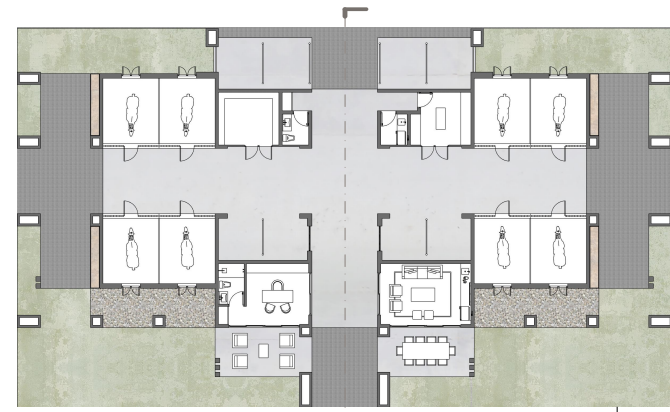

REFERENCE LAYOUT 02
ARCHITECTURAL PROJECT
NO SCALE

SECTION 01
ARCHITECTURAL PROJECT
NO SCALE

11
WOOD FENCE

12
STAINED WOOD FINISH

ⓕ	FIXED
Ⓟ	DOOR
→	SLIDING
⊠	TILT-TURN
▽	PROJECTING
■	FROSTED GLASS

REFERENCE LAYOUT 02
ARCHITECTURAL PROJECT
NO SCALE