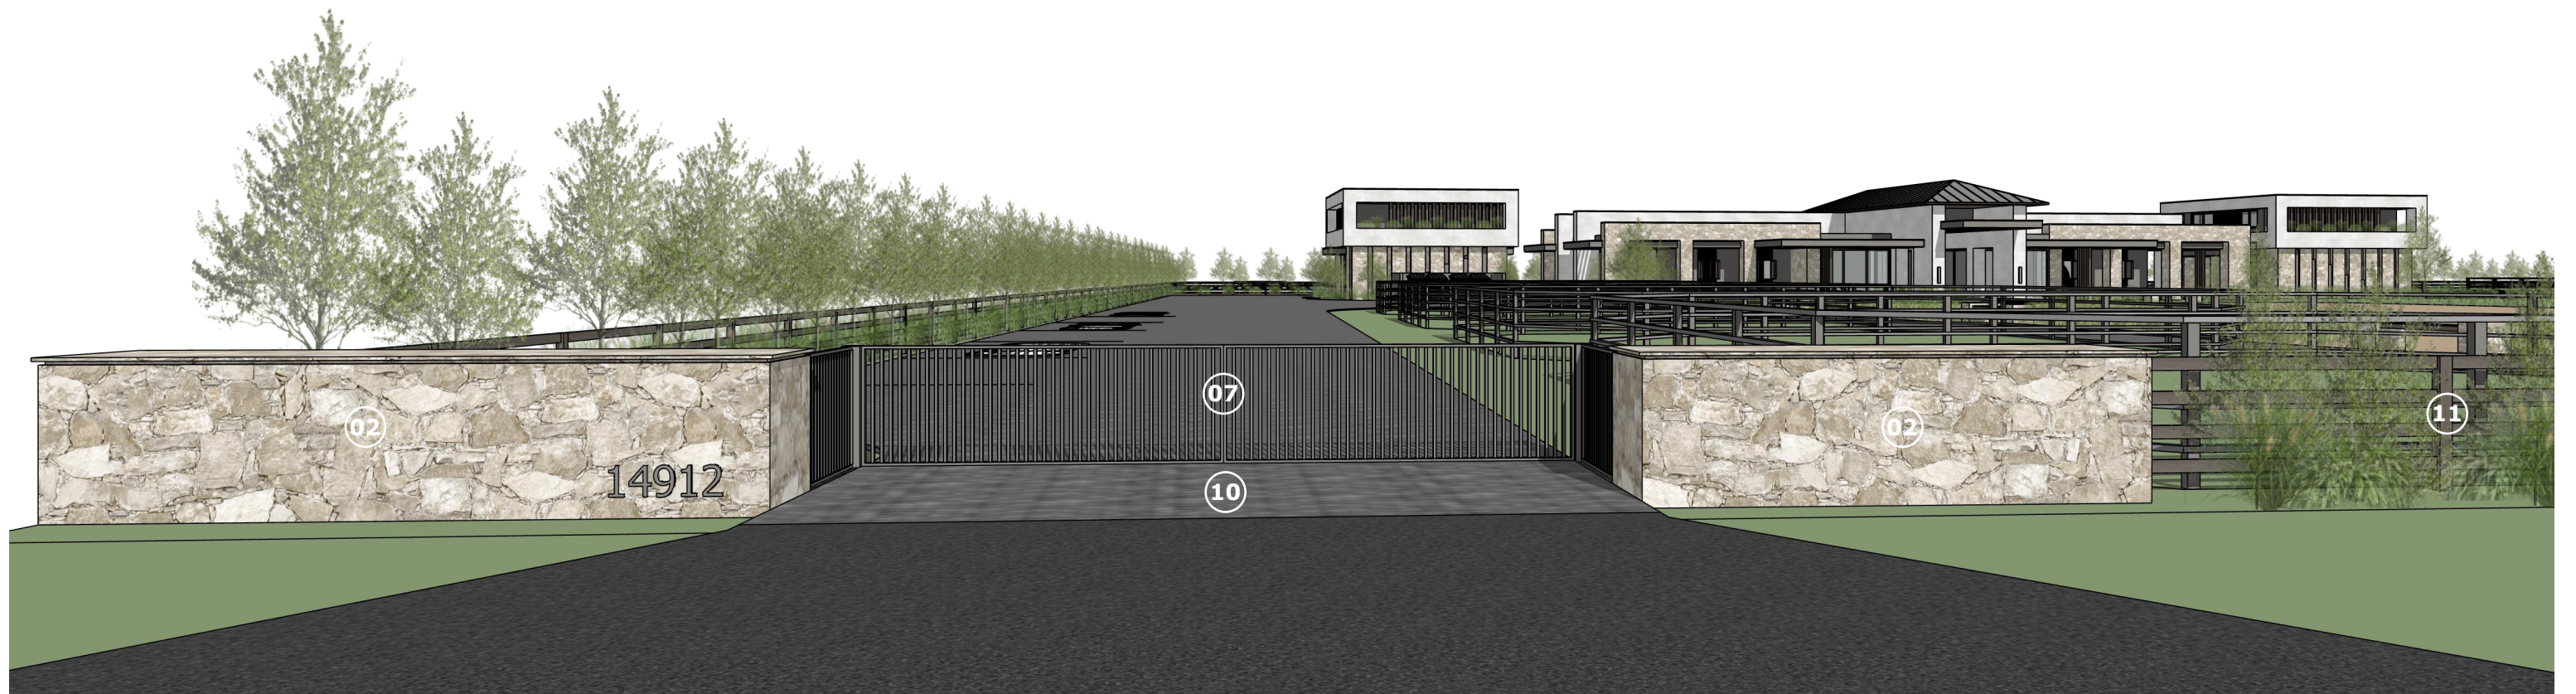

03
SYNTHETIC WOOD NEWTECHWOOD
COLOR: IPE

04
SHERWIN WILLIAMS PAINT
COLOR: BLACK FOX
CODE: SW7020

06
ALUMINIUM PANEL
COLOR: DARK BRONZE

12
STAINED WOOD FINISH

PERSPECTIVE 01
ARCHITECTURAL PROJECT
 NO SCALE

02
 CREMA PORTUGAL
 IRREGULAR PIECES
 FINISH: NATURAL

07
 PAINTED STEEL
 COLOR: BLACK FOX
 CODE: SW7020

10
 CONCRETE PAVER

11
 WOOD FENCE

PERSPECTIVE 01
ARCHITECTURAL PROJECT
NO SCALE

FENCE DETAIL 02
ARCHITECTURAL PROJECT
NO SCALE

PERSPECTIVE 01
ARCHITECTURAL PROJECT
NO SCALE

DETAIL 03
ARCHITECTURAL PROJECT
NO SCALE

ELEVATION 02
ARCHITECTURAL PROJECT
NO SCALE

PAINTED STEEL
COLOR: BLACK FOX
CODE: SW7020

PERSPECTIVE | 01
ARCHITECTURAL PROJECT
NO SCALE

ELEVATION | 02
ARCHITECTURAL PROJECT
NO SCALE

DETAIL | 03
ARCHITECTURAL PROJECT
NO SCALE

07
PAINTED STEEL
COLOR: BLACK FOX
CODE: SW7020

PERSPECTIVE | 01
ARCHITECTURAL PROJECT
NO SCALE

DETAIL | 03
ARCHITECTURAL PROJECT
NO SCALE