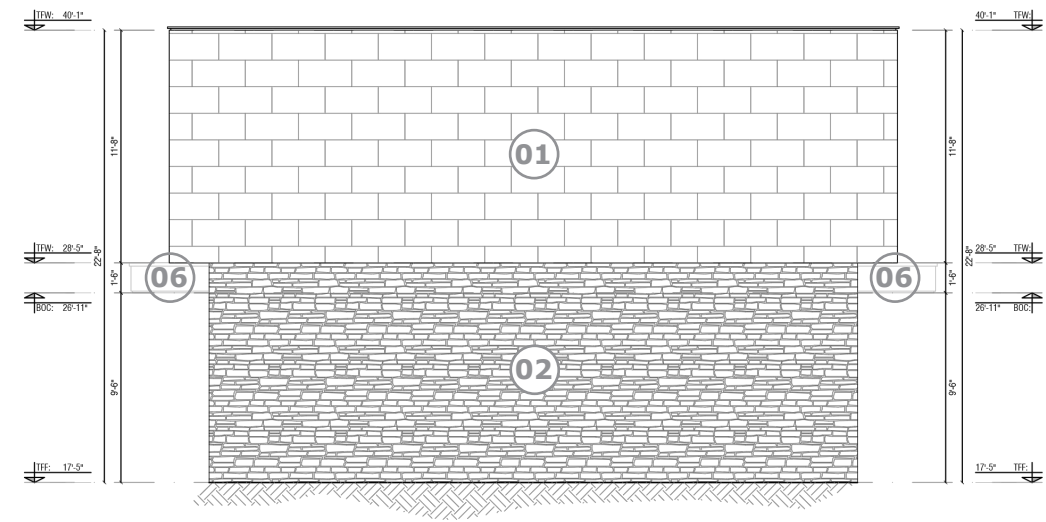

04
SHERWIN WILLIAMS PAINT
COLOR: BLACK FOX
CODE: SW7020

05
STANDING SEAM METAL ROOFING
COLOR: BROWN

06
ALUMINIUM PANEL
COLOR: DARK BRONZE

12
STAINED WOOD FINISH

STORAGE 01 - FRONT VIEW

NO SCALE

STORAGE 01 - BACK VIEW