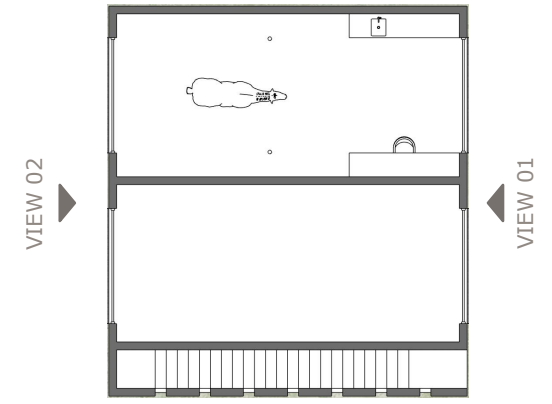

VIEW 01 | 02
ARCHITECTURAL PROJECT
NO SCALE

11
WOOD FENCE

12
STAINED WOOD FINISH

ⓕ	FIXED
Ⓟ	DOOR
→	SLIDING
⊠	TILT-TURN
∇	PROJECTING
■	FROSTED GLASS

REFERENCE LAYOUT | 02
ARCHITECTURAL PROJECT
NO SCALE

VIEW 01 | 01
ARCHITECTURAL PROJECT
NO SCALE