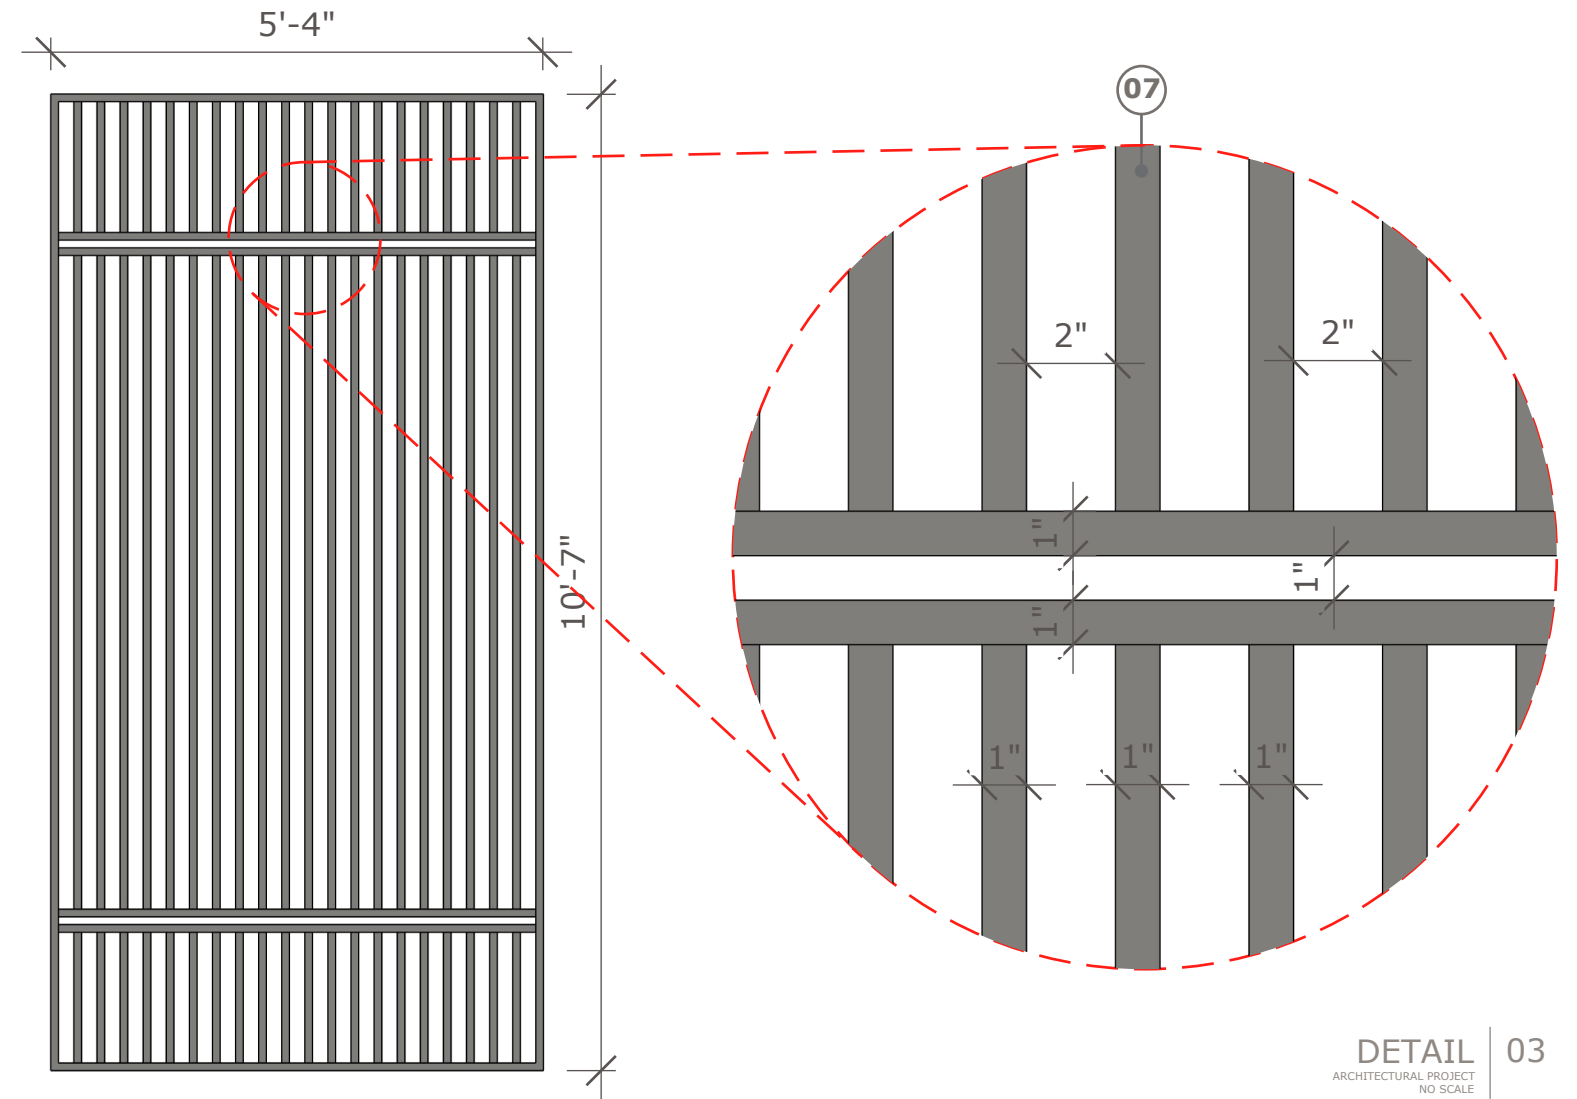

PERSPECTIVE 01
ARCHITECTURAL PROJECT
NO SCALE

DETAIL 03
ARCHITECTURAL PROJECT
NO SCALE

ELEVATION 02
ARCHITECTURAL PROJECT
NO SCALE

PAINTED STEEL
COLOR: BLACK FOX
CODE: SW7020

PERSPECTIVE | 01
ARCHITECTURAL PROJECT
NO SCALE