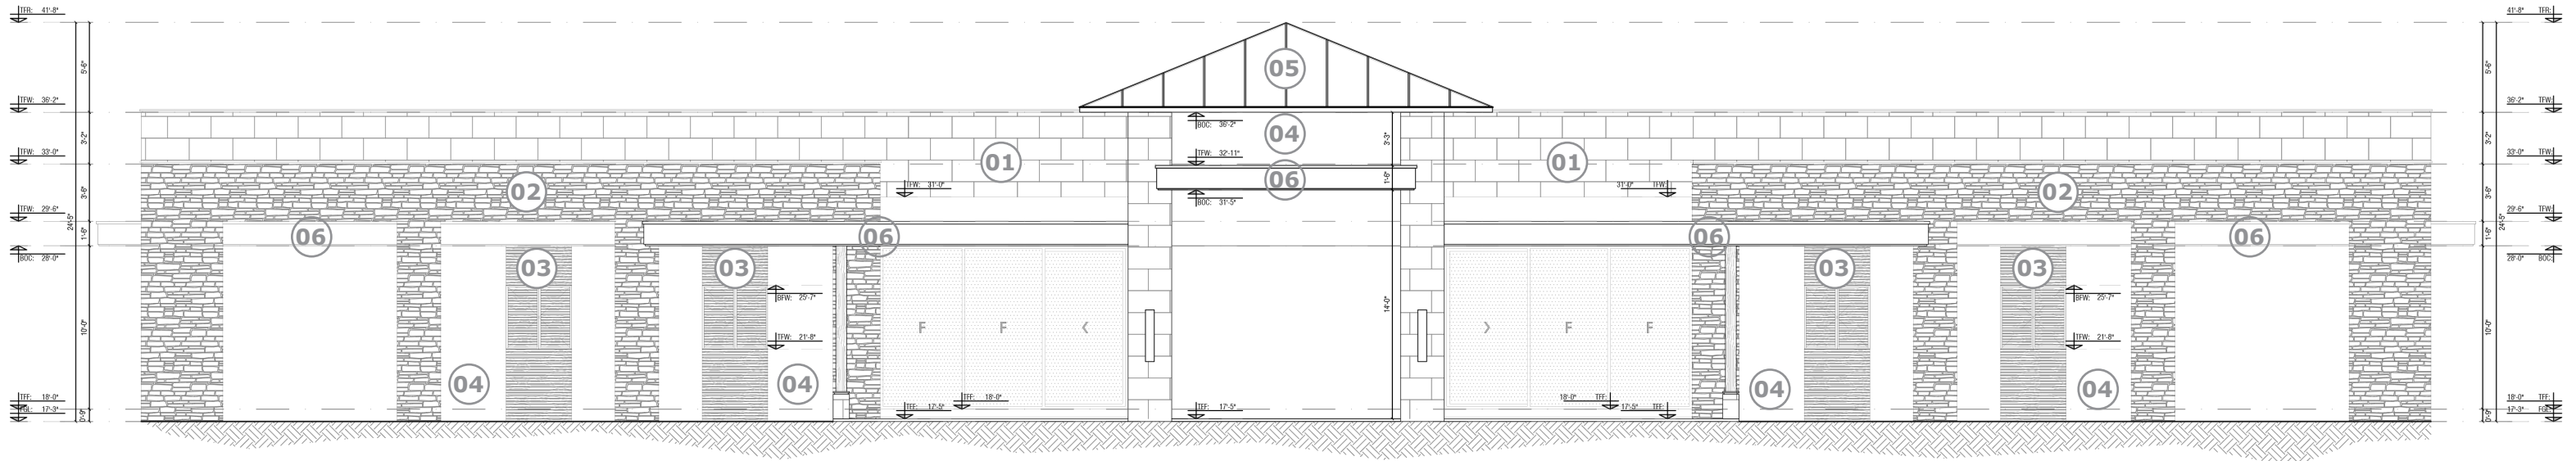

STALL BARN - FRONT VIEW
NO SCALE