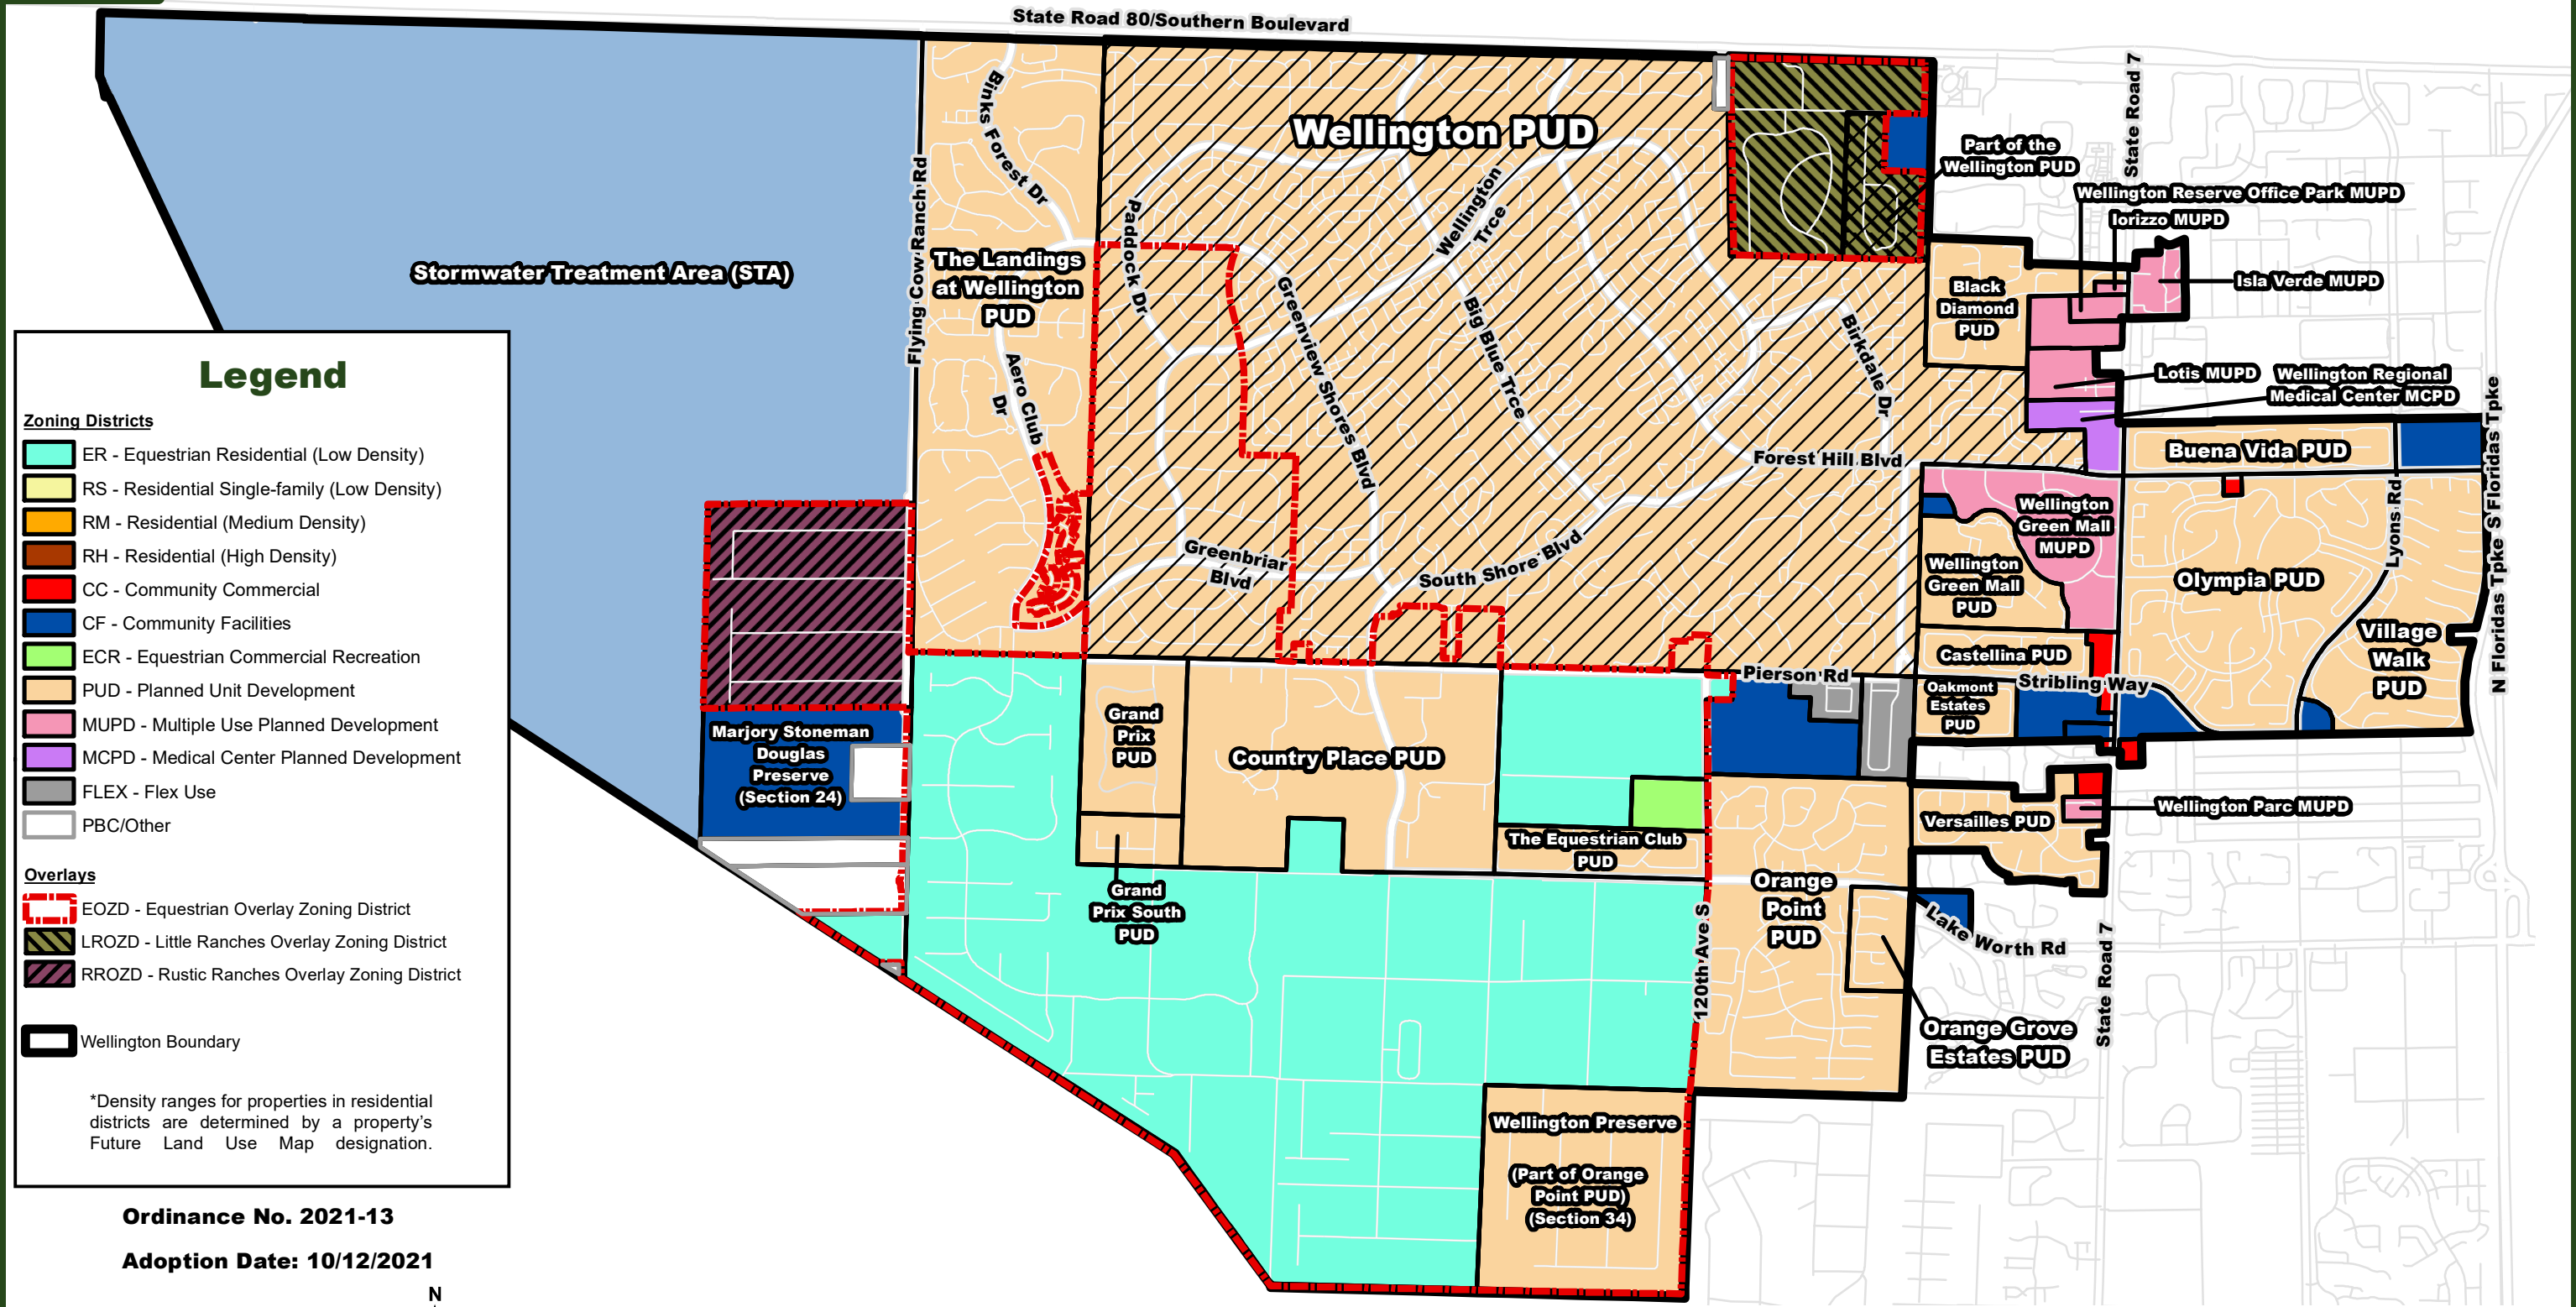

Village of Wellington Official Zoning Map

Legend

Zoning Districts

- ER - Equestrian Residential (Low Density)
- RS - Residential Single-family (Low Density)
- RM - Residential (Medium Density)
- RH - Residential (High Density)
- CC - Community Commercial
- CF - Community Facilities
- ECR - Equestrian Commercial Recreation
- PUD - Planned Unit Development
- MUPD - Multiple Use Planned Development
- MCPD - Medical Center Planned Development
- FLEX - Flex Use
- PBC/Other

Overlays

- EOZD - Equestrian Overlay Zoning District
- LROZD - Little Ranches Overlay Zoning District
- RROZD - Rustic Ranches Overlay Zoning District

Wellington Boundary

*Density ranges for properties in residential districts are determined by a property's Future Land Use Map designation.

Ordinance No. 2021-13

Adoption Date: 10/12/2021